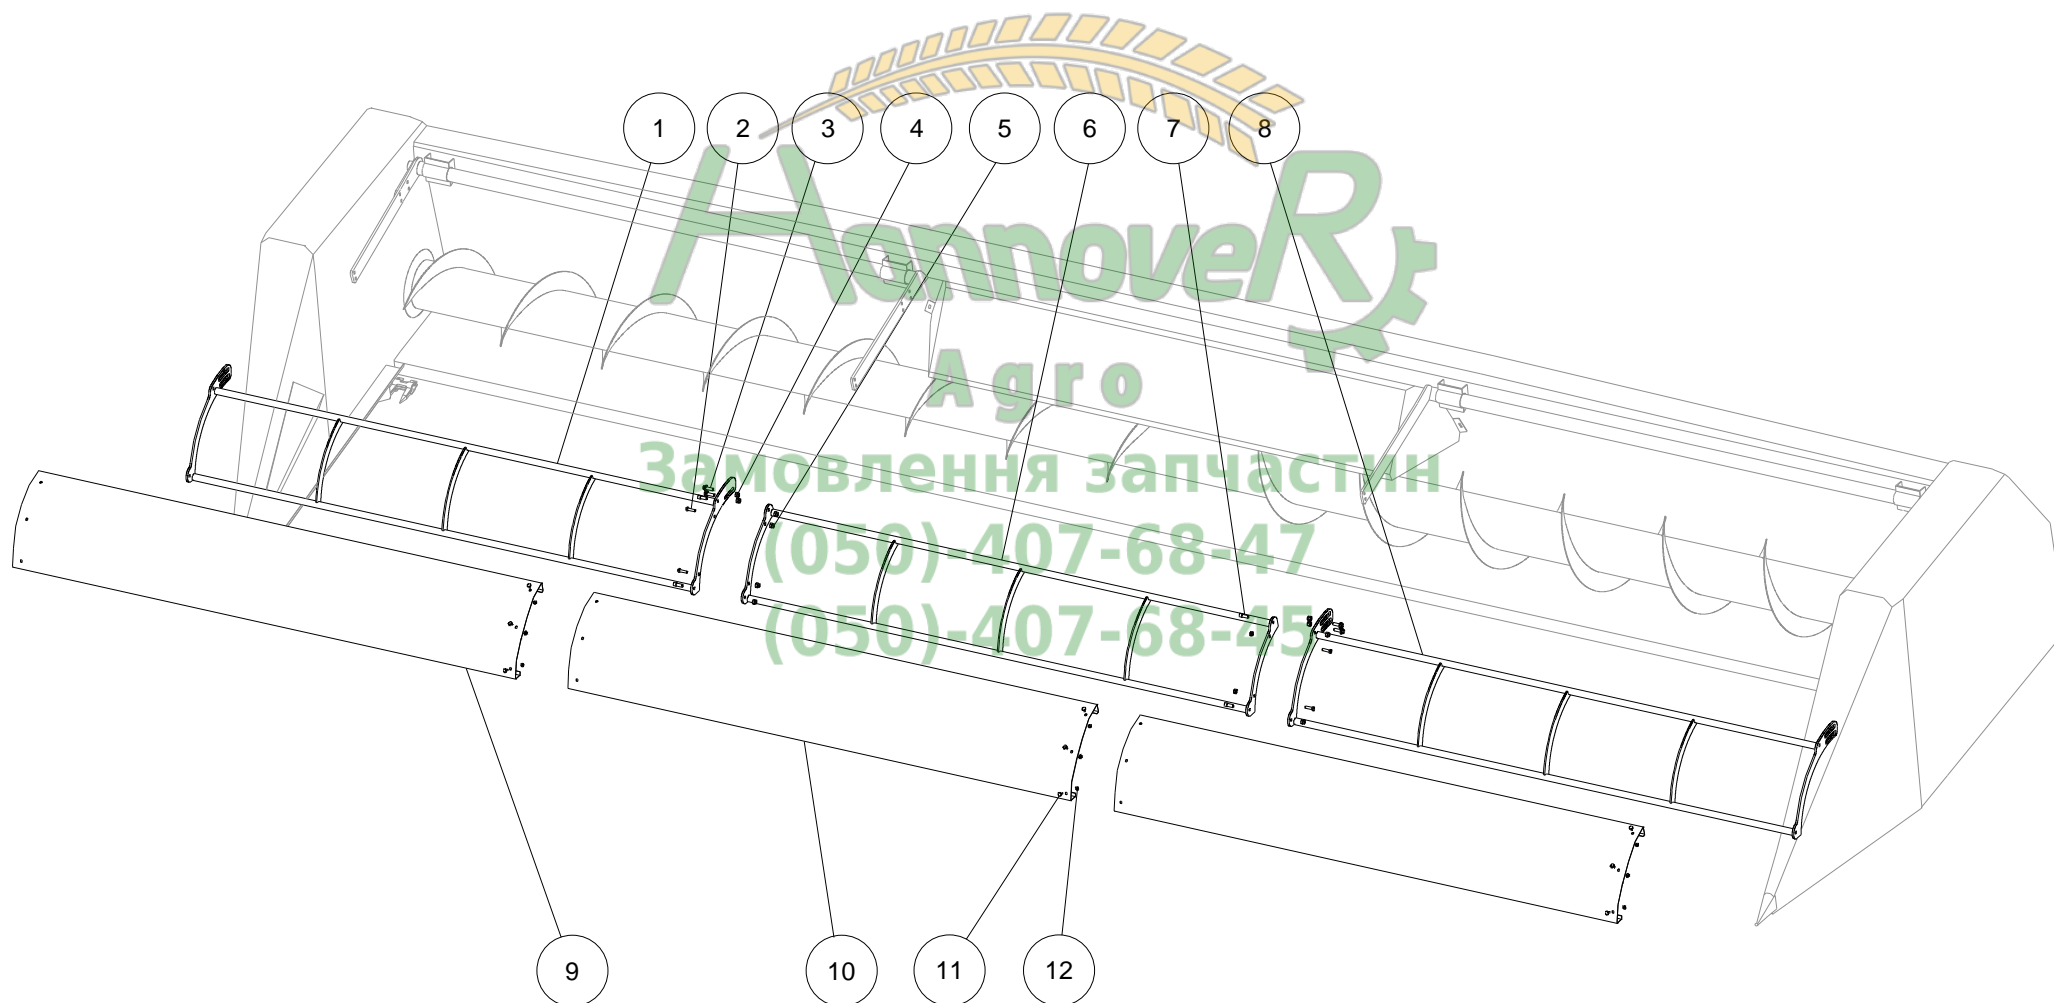

HELIANTHUS 7500

Pos	Code	Descrizione	Note	Description
1	S2-80026	TELAIO COPERTURA DESTRA		RIGHT COVER FRAME
2	PMF-000013	VITE TE	M10X35	HEXAGONAL SCREW
3	PMF-000252	VITE TENSILOCK	M12X35	SECURING SCREW TENSILOCK
4	PMF-000414	DADO AUTOBLOCCANTE	M12	SECURING NUT
5	PMF-000068	DADO AUTOBLOCCANTE	M10	SECURING NUT
6	S2-80025	TELAIO COPERTURA CENTRALE		CENTRAL COVER FRAME
7	PMF-000078	VITE TCEI	M12X30	SOCKET HEAD SCREW
8	S2-80027	TELAIO COPERTURA SINSITRA		LEFT COVER FRAME
9	S1-80079	COPERTURA LATERALE		LATERAL COVER
10	S1-80086	COPERURA CENTRALE		CENTRAL COVER
11	PMF-000017	VITE TBQS	M8X20	COACH SCREW
12	PMF-000016	DADO TENSILOCK	M8	SECURING NUT TENSILOCK