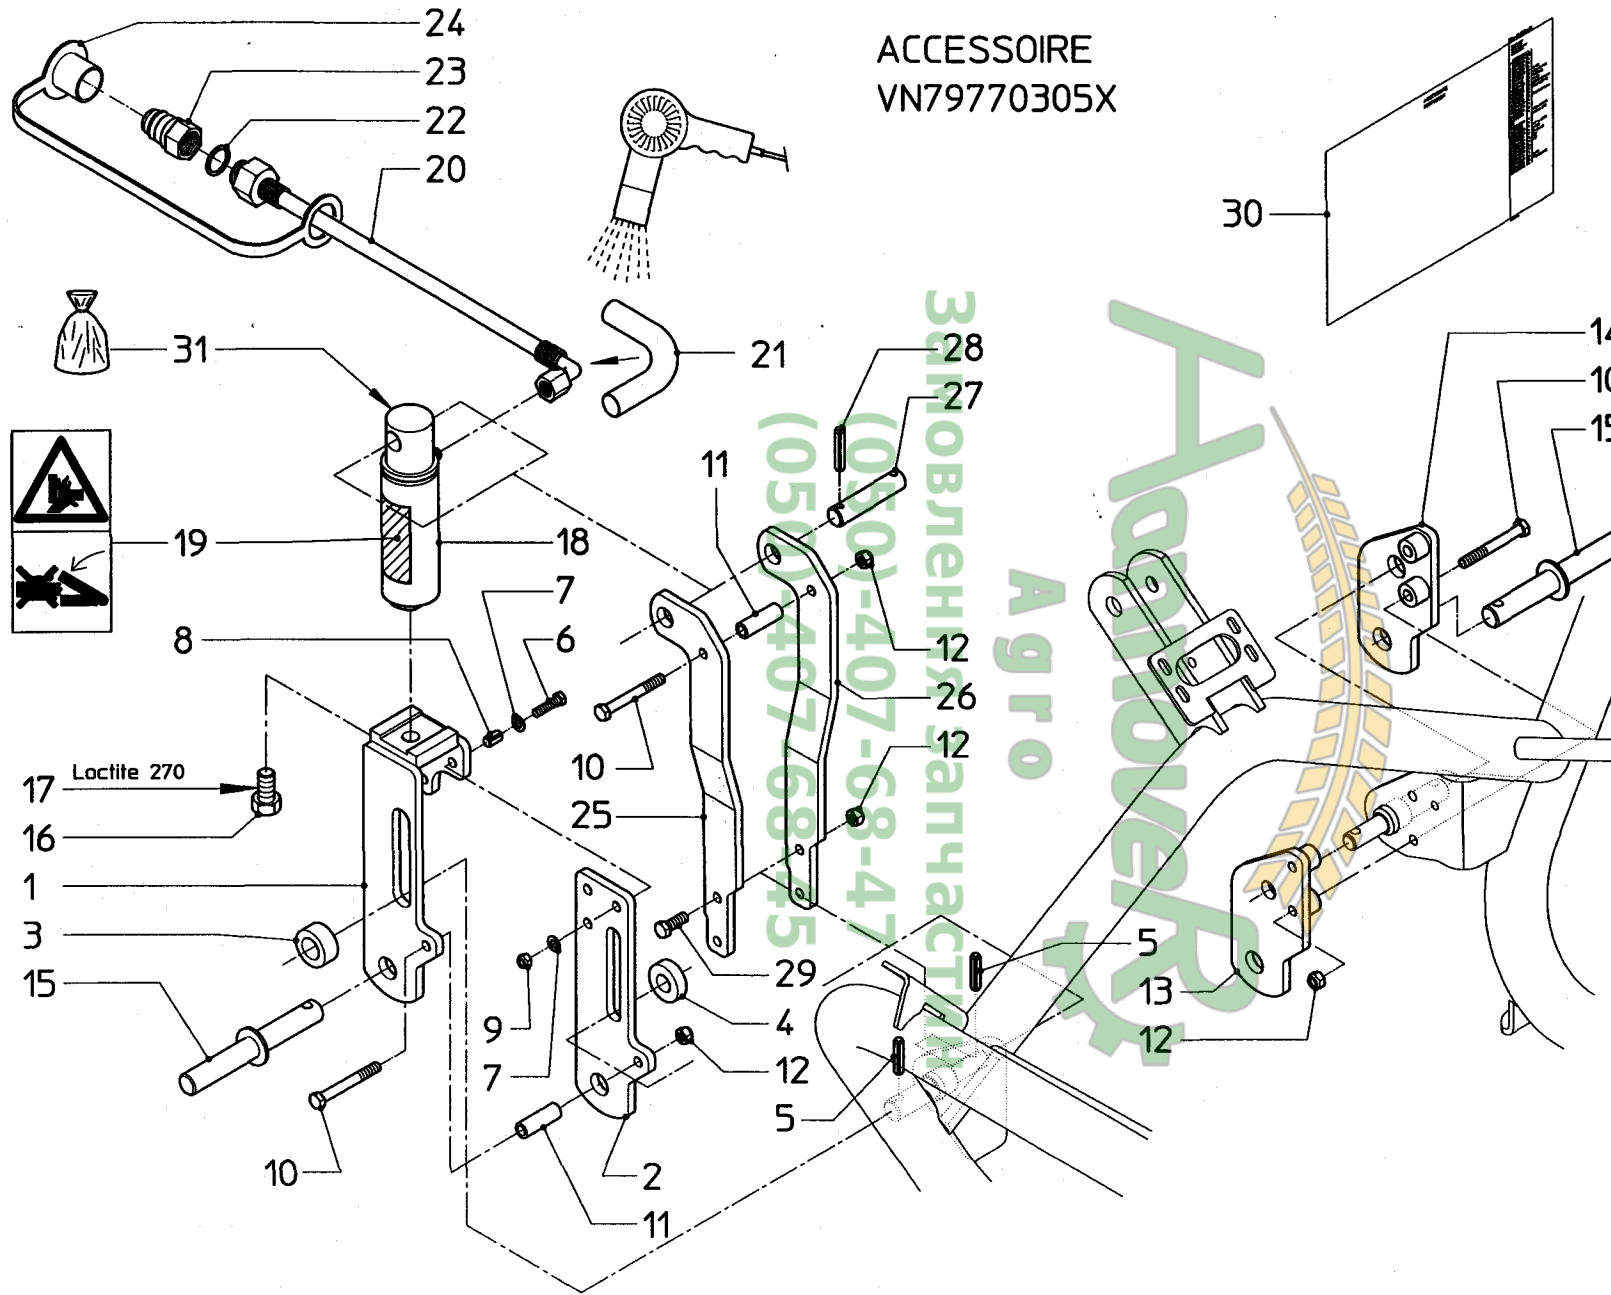

serial number 77125

D14

EXACTA EL

ACCESSOIRE
VN79770305X

bestelnummer
ordernumber
num. a commander
Bestellnummer

VN79770305X1		
1	VNB2434494	1
2	VNB2434094	1
3	VNB2433194	1
4	VNB2433294	1
5	VNB30853703	2 12x50
6	VNB30121140	3 M10x40/RVS
7	VNB30111100	6 10,5/RVS
8	VNB30854905	3 13x22
9	VNB30125100	3 M10/RVS/Nylac
10	VNB30120201	4 M12x100/RVS
11	VNB1160594	2
12	VNB30125120	6 M12/RVS/Nylac
13	VNB2433694	1
14	VNB2433794	1
15	VNB1599994	2
16	VNB30121910	1 M20x40/RVS Loctite 270
17	VNB0835594	1
19	VGTR2059	1
20	VNB0835278	1 1/4"-L=2000
21	VNB1504678	1 L=140
22	VNB31419201	1 21x26x1,5
23	VNB38854081	1 1/2"
24	VNB38854581	1 1/2"
25	VNB2433894	1
26	VNB2433994	1
27	VNB1608494	1
28	VNB30103840	2 8x40/RVS
29	VNB30121260	2 M12x60/RVS
30	VN70009412	1
31	VNB0835678	1 Sealkit