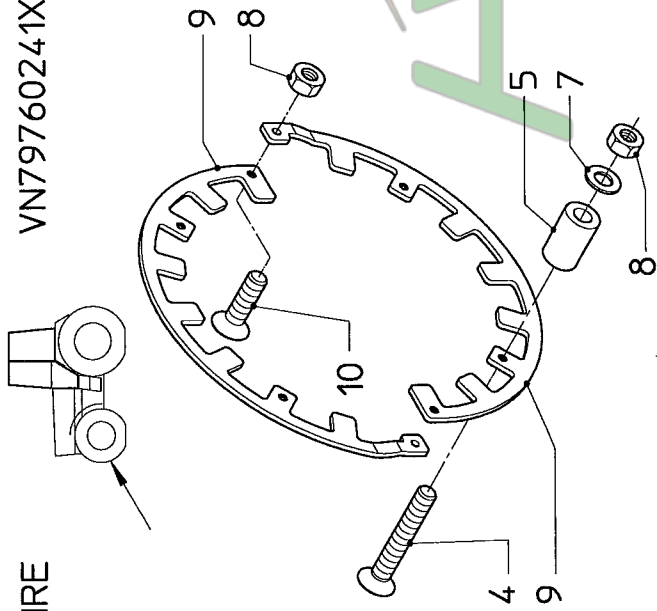

serial number 77176

J13

EXACTA CL

VN79760241X-φ420

ACCESSOIRE

ED

VN79760240X-φ350

ACCESSOIRE

ED