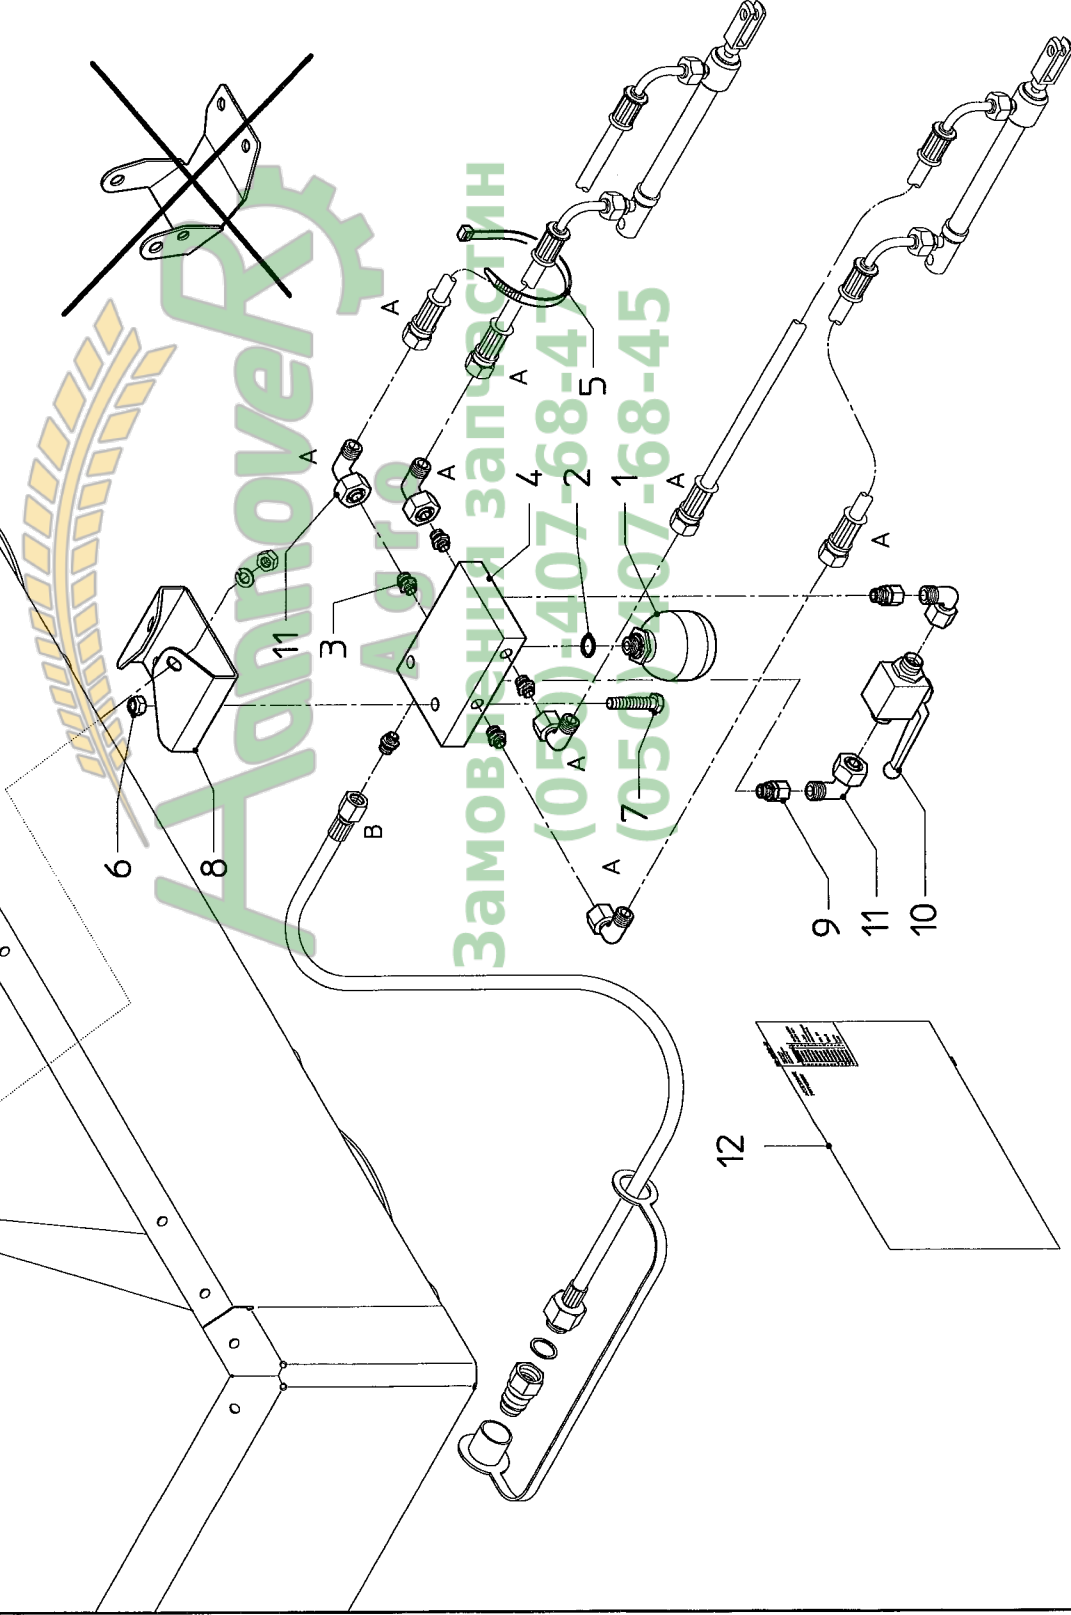

serial number 77176

J1

EXACTA-CL

15

ACCESSOIRE
VN79770389X