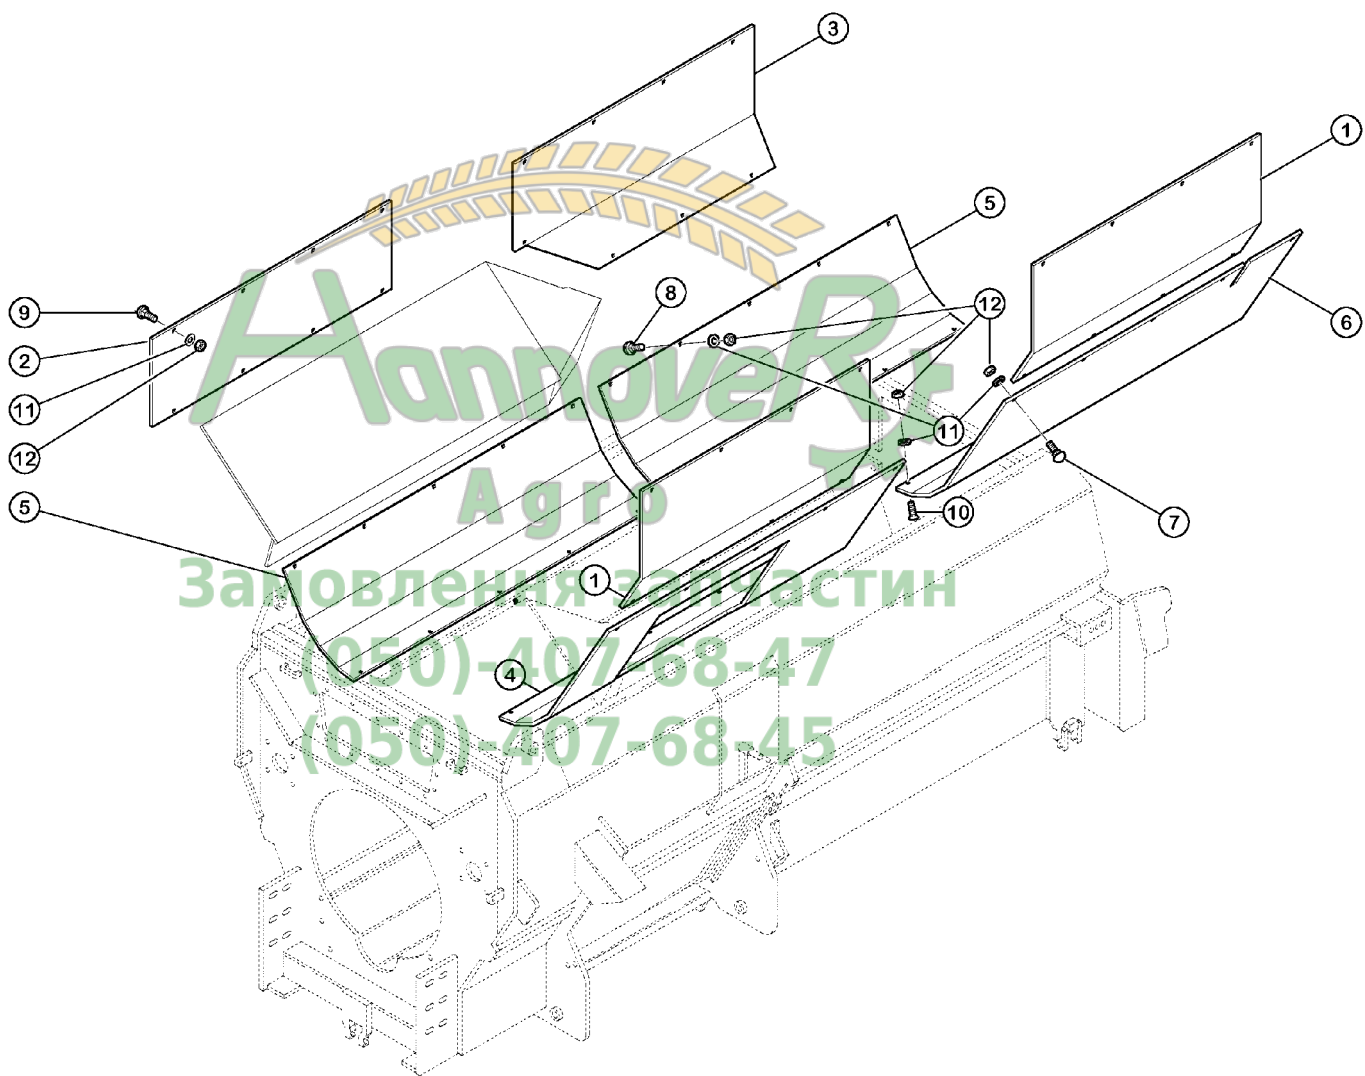

**Замовлення запчастин**

**(050)-407-68-47**

**(050)-407-68-45**

A7323040100.00

Machine type: EUROMIX 850 F

Catalog No.: A7323040.03 ( 981958 - 064211 )

Description: WEARING PLATES ( 981958 - 064211 )

Position	Part number	Quantity	Description	from ...	... to	Price	Comment
1	A5310643	2	UPPER WEARING PLATE	981958	064211	On request	*
2	A5310644	1	UPPER WEARING PLATE	981958	064211	On request	*
3	A5310645	1	UPPER WEARING PLATE	981958	064211	On request	* 1
3	A5310646	1	UPPER WEARING PLATE	981958	064211	On request	* 2
4	A5310647	1	LOWER WEARING PLATE	981958	064211	On request	* 1
4	A5310648	1	LOWER WEARING PLATE	981958	064211	On request	* 2
5	A5310649	2	LOWER WEARING PLATE	981958	064211	On request	*
6	A5310650	1	LOWER WEARING PLATE	981958	064211	On request	* 1
6	A5310651	1	LOWER WEARING PLATE	981958	064211	On request	* 2
7	50008800	10	BOLT, CARRIAGE, SHORT NECK	981958	064211	On request	-
8	50068900	10	BOLT, CARRIAGE, SHORT NECK	981958	064211	On request	-
9	50070800	32	BOLT, CARRIAGE, SHORT NECK	981958	064211	On request	-
10	80111231	22	HEX.SOCK.COUNT.HEAD SCREW	981958	064211	On request	-
11	80251227	74	PLAIN WASHER FE/ZNXC3	981958	064211	On request	-
12	80201240	74	SELF-LOCKING NUT E/ZNXC32	981958	064211	On request	-