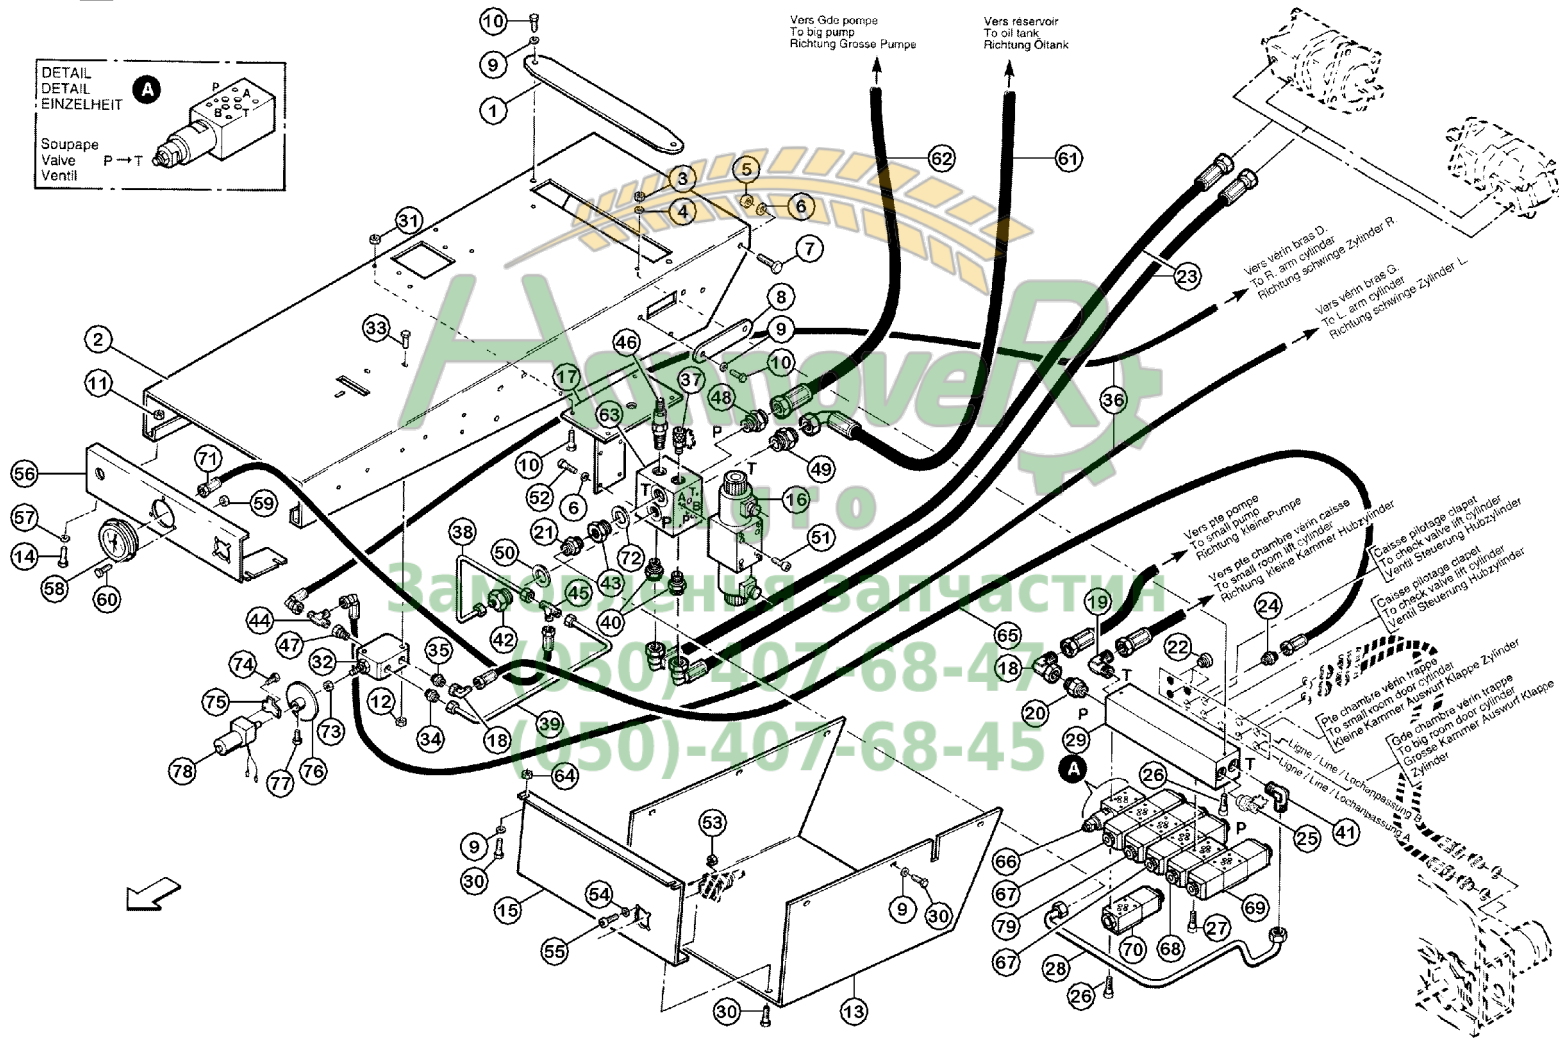

A7323040040.02

Machine type: EUROMIX 850 F

Catalog No.: A7323040.03 (981958 - 064211)

Description: ELECTRODYNAMIC CONTROL (981958 - 064211)

Position	Part number	Quantity	Description	from ...	... to	Price	Comment
1	A5320300	1	FLAP DOOR	981958	064211	On request	-
2	A5310131	1	REAR HOLDER	981958	064211	On request	-
3	80200500	2	NUT FE/ZNXC3	981958	064211	On request	-
4	80250512	2	PLAIN WASHER FE/ZNXC3	981958	064211	On request	-
5	80201240	4	SELF-LOCKING NUT E/ZNXC32	981958	064211	On request	-
6	80251227	8	PLAIN WASHER FE/ZNXC3	981958	064211	On request	-
7	80061271	4	HEXAGON HEAD SCREW FE/ZNXC3	981958	064211	On request	-
8	A5320302	1	FLAP DOOR	981958	064211	On request	-
9	80250823	12	PLAIN WASHER FE/ZNXC3	981958	064211	On request	-
10	80060846	8	HEXAGON HEAD SCREW FE/ZNXC3	981958	064211	On request	-
11	80201070	4	NUT FE/ZNXC3	981958	064211	On request	-
12	80200630	2	SELF-LOCKING NUT FE/ZNXC3	981958	064211	On request	-
13	A5310199	1	HOUSING	981958	064211	On request	-
14	80061026	4	HEXAGON HEAD SCREW FE/ZNXC3	981958	064211	On request	-
15	A5310198	1	HOUSING	981958	064211	On request	-
16	A4050018	1	DISTRIBUTOR	981958	064211	On request	-
17	A5350409	1	HOLDER	981958	064211	On request	-
18	A4082701	2	AJUSTABLE MALE STUD ELBOW	981958	064211	On request	-
19	A4080810	1	MALE STUD ELBOW ZBC	981958	064211	On request	-
20	A4080412	1	MALE STUD CONNECTOR	981958	064211	On request	-
21	A4080430	1	MALE STUD CONNECTOR	981958	064211	On request	-
22	A4061802	3	PLUG + SEAL	981958	064211	On request	A? 3/8
23	A4925555	2	HOSE	981958	064211	On request	<->5550
24	A4080411	9	MALE STUD CONNECTOR	981958	064211	On request	-
25	A4065003	1	PORT, PRESSURE	981958	064211	On request	A? 1/2
26	80080570	6	HEX.SOCK.HEAD CAP SCR.FE/ZNXC3	981958	064211	On request	-
27	80080530	20	HEX.SOCK.HEAD CAP SCR.FE/ZNXC3	981958	064211	On request	-