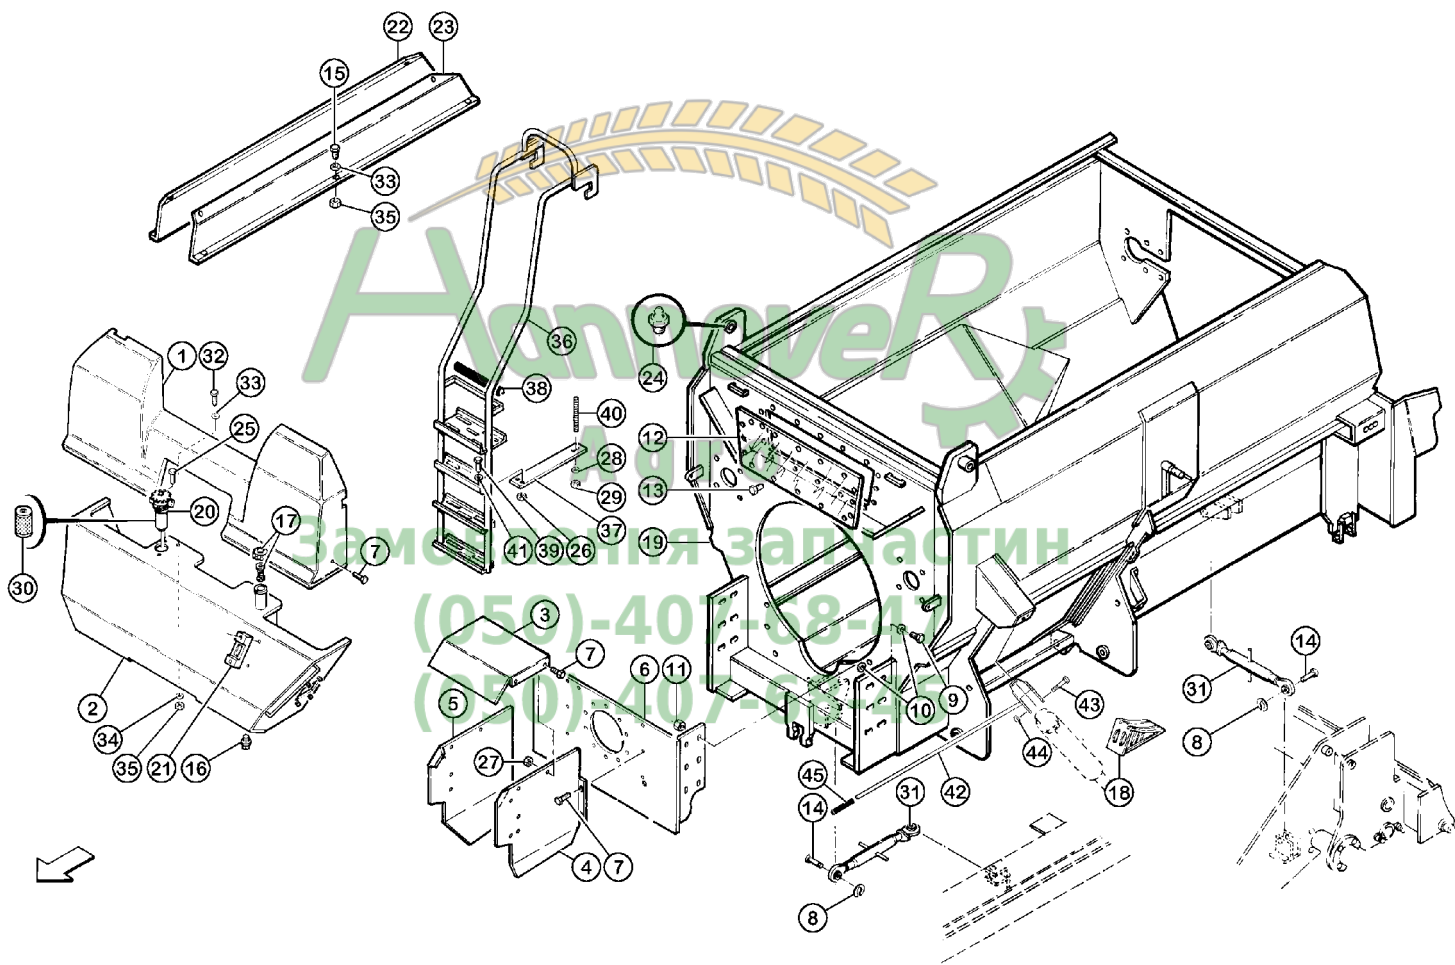

A732304006.01

Machine type: EUROMIX 850 F

Catalog No.: A7323040.03 (981958 - 064211)

Description: BODY (981958 - 064211)

Position	Part number	Quantity	Description	from ...	... to	Price	Comment
1	A5380006	1	CASING	981958	064211	On request	-
2	A5350060	1	OIL TANK	981958	064211	On request	-
3	A5320057	1	CASING	981958	064211	On request	-
4	A5320111	1	HOUSING	981958	064211	On request	-
5	A5320110	1	HOUSING	981958	064211	On request	-
6	A5350061	1	FRONT HOLDER	981958	064211	On request	-
7	80061073	12	HEXAGON HEAD SCREW FE/ZNXC3	981958	064211	On request	-
8	80600025	4	RETAINING RING	981958	064211	On request	Rpl A8310517
9	80061861	12	HEXAGON HEAD SCREW FE/ZNXC3	981958	064211	On request	-
10	80251836	12	PLAIN WASHER FE/ZNXC3	981958	064211	On request	-
11	80201800	12	NUT FE/ZNXC3	981958	064211	On request	-
12	A5380005	1	PLEXIGLAS	981958	064211	On request	-
13	80061072	16	HEXAGON HEAD SCREW FE/ZNXC3	981958	064211	On request	-
14	A5310073	4	AXLE	981958	064211	On request	A? 22 <->90
15	80061225	8	HEXAGON HEAD SCREW FE/ZNXC3	981958	064211	On request	-
16	A4061814	1	PLUG	981958	064211	On request	-
17	A4079000	1	PLUGFILTER	981958	064211	On request	-
18	A7021000	2	DRAG SHOE	981958	003499	On request	-
18	A7021001	2	WHEEL CHOCK	003500	064211	On request	-
19	A5350474	1	HOPPER	981958	064211	On request	-
20	A4079001	1	COMPLETE FILTER	981958	064211	On request	-
21	A4079002	1	LEVEL GAUGE	981958	064211	On request	-
22	A5310247	1	LEFT RAISING PANEL	981958	064211	On request	-
23	A5320532	1	RIGHT RAISING PANEL	981958	064211	On request	-
24	82200800	4	GREASE NIPPLE FE/ZNXC3	981958	064211	On request	-
25	80061035	2	HEXAGON HEAD SCREW FE/ZNXC3	981958	064211	On request	-
26	80201040	2	SELF-LOCKING NUT FE/ZNXC3	981958	064211	On request	OPT