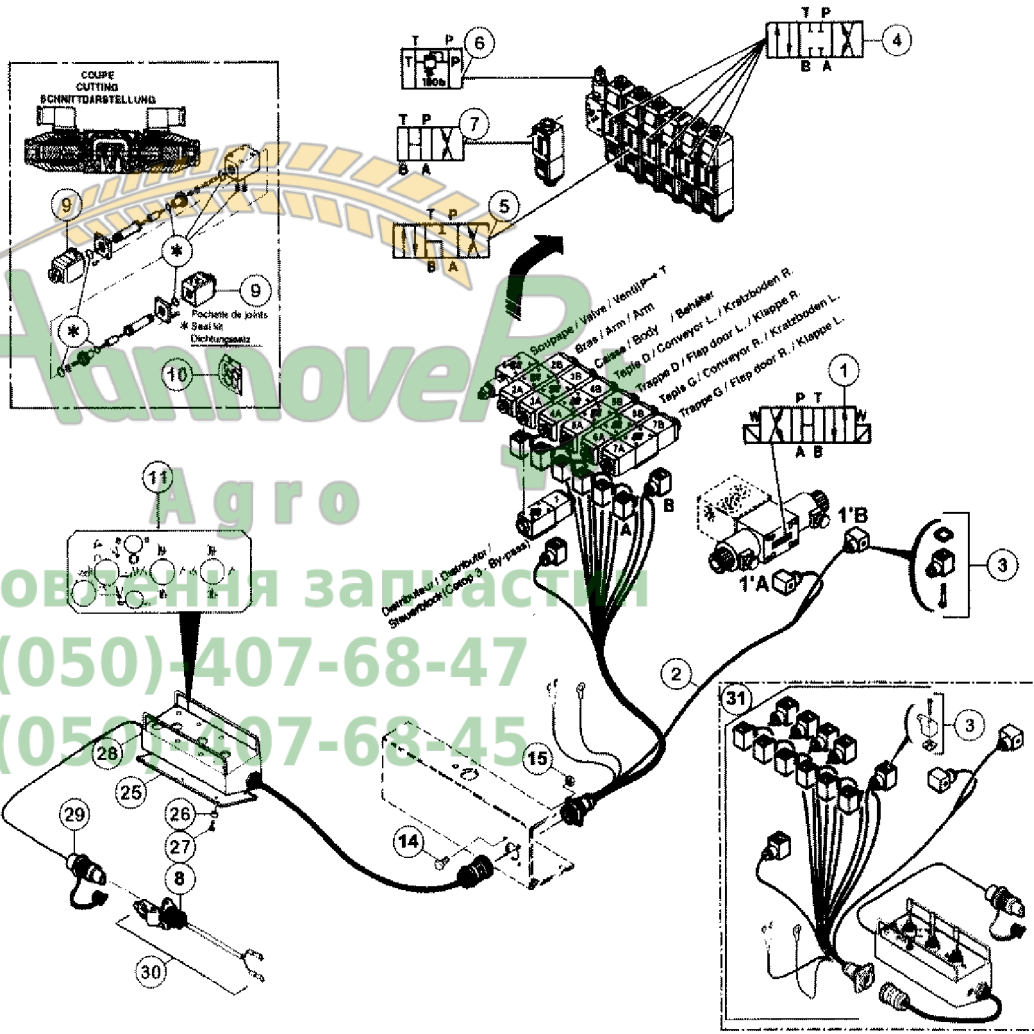

Machine type: EUROMIX 850 F

Catalog No.: A7323040.03 (981958 - 064211)

Description: ELECTRIC CONTROL DOUBLE DISTRI (981958 - 064211)

Position	Part number	Quantity	Description	from ...	... to	Price	Comment
1	A4050018	1	DISTRIBUTOR	981958	064211	On request	-
2	A7040049	1	CPL CABLE BUNDLE TO MACHINE	981958	064211	On request	-
3	A7040459	15	CONNECTOR	981958	064211	On request	-
4	A4050010	5	DISTRIBUTOR CETOP	981958	064211	On request	-
5	A4050027	1	VALVE, DIVERTER	981958	064211	On request	-
6	A4070014	1	VALVE	981958	064211	On request	-
7	A4050011	1	DISTRIBUTOR CETOP	981958	064211	On request	-
8	N01621A0	1	CONNECTOR	981958	064211	On request	-
9	A4054099	12	COIL	981958	064211	On request	-
10	A4200007	0	SEAL KIT	981958	064211	On request	Q?
11	A7300028	1	STICKER	981958	064211	On request	-
12	A7040706	1	COMPLETE SWITCH	981958	064211	On request	-
13	83240902	1	BULB 12V-2W	981958	064211	On request	-
14	80080420	4	HEX.SOCK.HEAD CAP SCR.FE/ZNXC3	981958	064211	On request	-
15	80200400	4	NUT FE/ZNXC3	981958	064211	On request	-
16	83236057	1	SWITCH	981958	064211	On request	-
17	A7040708	1	SWITCH	981958	064211	On request	-
18	83236102	3	SWITCH	981958	064211	On request	-
19	A7040715	0	BELLOW	981958	064211	On request	Q?
20	A7040125	1	BOX	981958	064211	On request	-
21	A7040918	1	DIOD BOARD	981958	064211	On request	-
22	A7040917	1	MAINDIOD	981958	064211	On request	-
23	A7040905	1	COMPLETE CAP	981958	064211	On request	-
24	A7040904	1	FUSE 16 A	981958	064211	On request	-
25	A5210345	1	COVER	981958	064211	On request	-
26	A7040109	0	RUBBER BUFFER	981958	064211	On request	Q?
27	80190413	0	SELF-CUTTING SCREW	981958	064211	On request	Q?