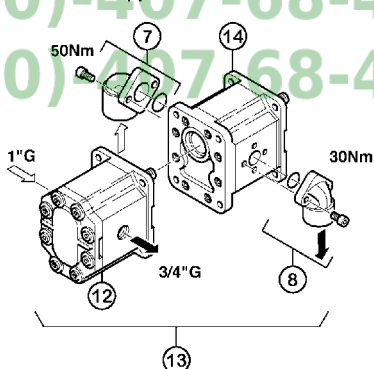

EUROMIX 850F

- Double distribution
- Discharge on both side
- Doppelt Auswurf