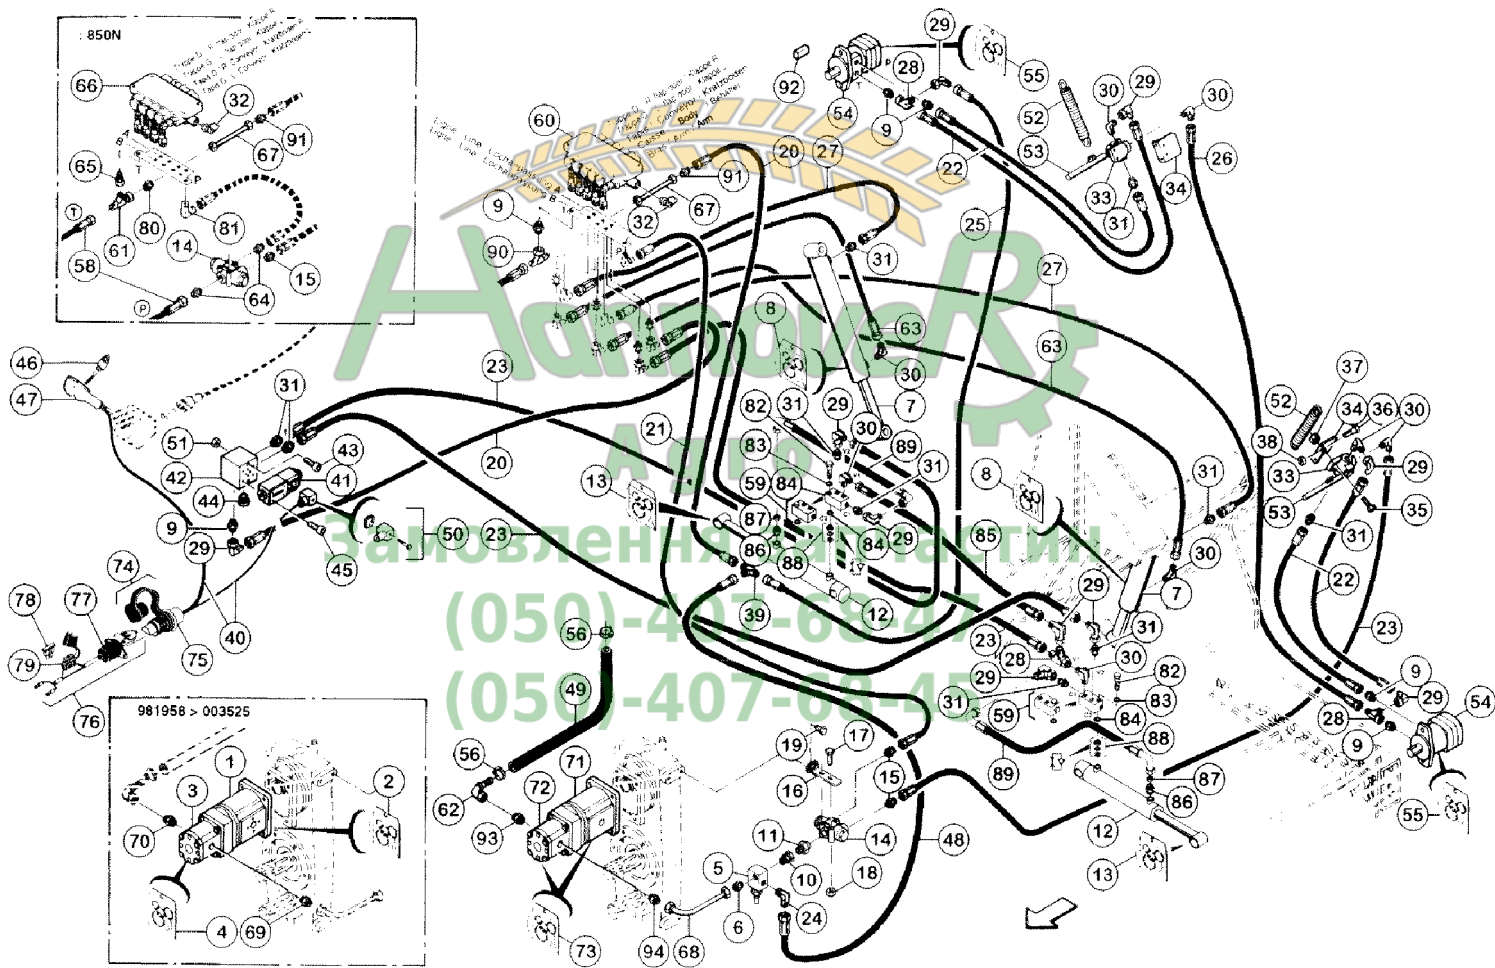

A732304005602

Machine type: EUROMIX 850 F

Catalog No.: A7323040.03 (981958 - 064211)

Description: HYDRAULIC DOUBLE DISTRIBUTION (981958 - 064211)

Position	Part number	Quantity	Description	from ...	... to	Price	Comment
1	A4041006	1	PUMP 63CC LEFT ROTATION	981958	003525	On request	* : HIDROIRMA
2	A4200049	0	SEAL KIT	981958	003525	On request	Q? : A4041006
3	A4041008	1	PUMP 27CC LEFT ROTATION	981958	003525	On request	* : HIDROIRMA
4	A4200031	0	SEAL KIT	981958	003525	On request	Q? : A4041008
5	A4070012	1	VALVE	981958	064211	On request	-
6	A4080439	1	MALE STUD CONNECTOR	981958	064211	On request	-
7	A4015011	2	CYLINDER, HYDRAULIC	981958	064211	On request	-
8	A4201510	0	SEAL KIT	981958	064211	On request	Q? : A4015011
9	A4080412	6	MALE STUD CONNECTOR	981958	064211	On request	-
10	A4080515	1	ADAPTER ZBC	981958	064211	On request	-
11	A4080466	1	MALE STUD CONNECTOR	981958	064211	On request	-
12	A4015018	2	CYLINDER, HYDRAULIC	981958	064211	On request	-
13	A4200198	0	SEAL KIT	981958	064211	On request	Q? : A4015018
14	A4073008	1	FLOW DIVIDER	981958	064211	On request	- BEMA
15	A4080415	2	MALE STUD CONNECTOR	981958	064211	On request	: 850 N
16	A5310214	1	PLATE	981958	064211	On request	: 850 F
17	80060660	2	HEXAGON HEAD SCREW FE/ZNXC3	981958	064211	On request	-
18	80200630	2	SELF-LOCKING NUT FE/ZNXC3	981958	064211	On request	-
19	80061420	1	HEXAGON HEAD SCREW FE/ZNXC3	981958	064211	On request	-
20	A4922101	2	HYDRAULIC HOSE	981958	064211	On request	<->1000
21	A4922177	1	HYDRAULIC HOSE	981958	064211	On request	<->1750
22	A4922151	4	HYDRAULIC HOSE	981958	064211	On request	<->1500
23	A4922351	4	HYDRAULIC HOSE	981958	064211	On request	<->3500
24	A4080810	1	MALE STUD ELBOW ZBC	981958	064211	On request	-
25	A4922302	1	HYDRAULIC HOSE	981958	064211	On request	<->3000
26	A4922252	1	HYDRAULIC HOSE	981958	064211	On request	<->2500
27	A4922222	2	HOSE	981958	064211	On request	<->2200