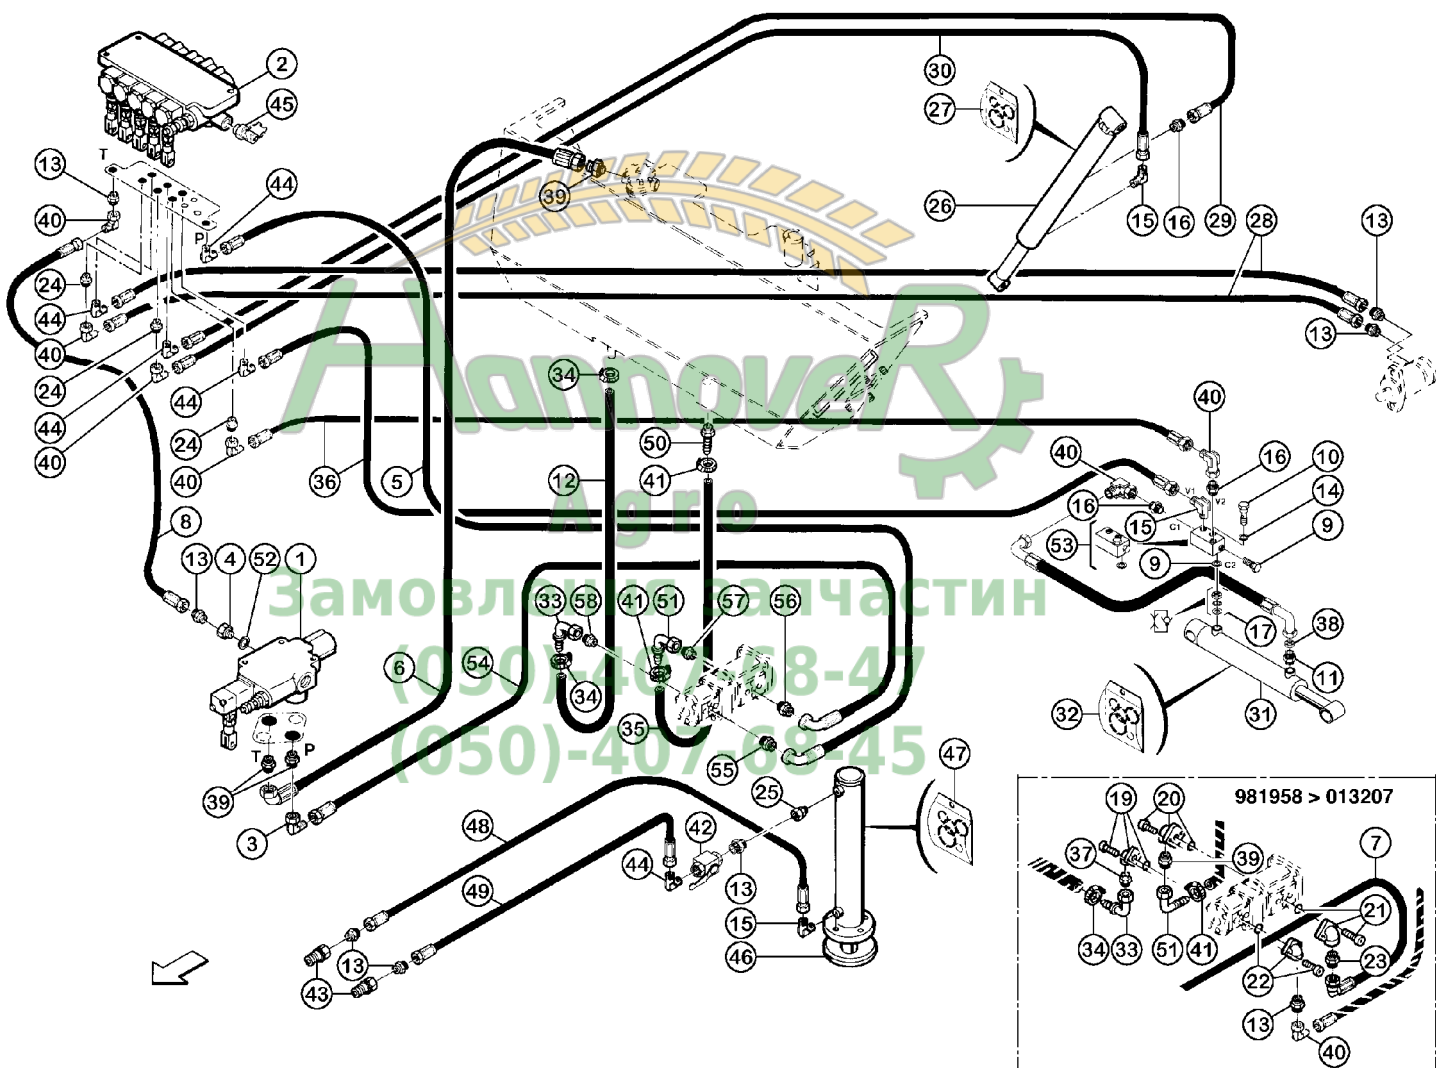

A7323040048.01

Machine type: EUROMIX 850 F

Catalog No.: A7323040.03 (981958 - 064211)

Description: HYDRAULIC STD * (981958 - 064211)

Position	Part number	Quantity	Description	from ...	... to	Price	Comment
1	A4055019	1	VALVE, DIVERTER	981958	064211	On request	: DINOIL
2	A4055072	1	DISTRIBUTOR 1SA + 4DA	981958	064211	On request	: HIDROIRMA * 1
2	A4055074	1	VALVE, DIVERTER	981958	064211	On request	: DINOIL * 2
3	A4082707	1	AJUSTABLE MALE STUD ELBOW	981958	064211	On request	-
4	A4060600	1	REDUCING FITTING ZBC	981958	064211	On request	-
5	A4922223	1	HYDRAULIC HOSE	981958	064211	On request	<->2200
6	A4916101	1	HYDRAULIC HOSE	981958	064211	On request	<->1000 : Rpl A4926101
7	A4926236	1	HOSE	981958	013207	On request	<->2350
8	A4922101	1	HYDRAULIC HOSE	981958	064211	On request	<->1000
9	A4060150	1	BUSH	981958	064211	On request	: A4071205 HYDAC
10	A4064216	1	HOLLOW GRUB SCREW 3/8 BSF LG64	981958	064211	On request	: A4071204 NAUDER
10	A4064217	1	BOLT LG.51.5	981958	064211	On request	: A4071205 HYDAC * 3
11	A4060625	1	MALE SUTD COUPLING ZBC	981958	064211	On request	-
12	A4935100	1	HYDRAULIC HOSE	981958	064211	On request	<->1000
13	A4080412	8	MALE STUD CONNECTOR	981958	064211	On request	-
14	A4230017	2	BUSH BS	981958	064211	On request	: A4071204 NAUDER
14	A4230017	1	BUSH BS	981958	064211	On request	: A4071205 HYDAC
15	A4080813	3	MALE STUD ELBOW ZBC	981958	064211	On request	-
16	A4080411	3	MALE STUD CONNECTOR	981958	064211	On request	-
17	A4072005	1	DELIVERY LIMITER	981958	064211	On request	A? 1 * 4
18	A4922035	1	HYDRAULIC HOSE	981958	064211	On request	<->350
19	A4069801	1	COMPLETE FLANGE 3/4" RF 225	981958	064211	On request	-
20	A4069803	1	FLANGE 1"	981958	064211	On request	-
21	A4069804	1	FLANGE RF 261 3/4"	981958	064211	On request	-
22	A4069802	1	CLAMP	981958	064211	On request	-
23	A4080493	1	MALE SUTD COUPLING ZBC	981958	013207	On request	-
24	A4080418	3	FITTING, HYDRAULIC, UNION	981958	064211	On request	-