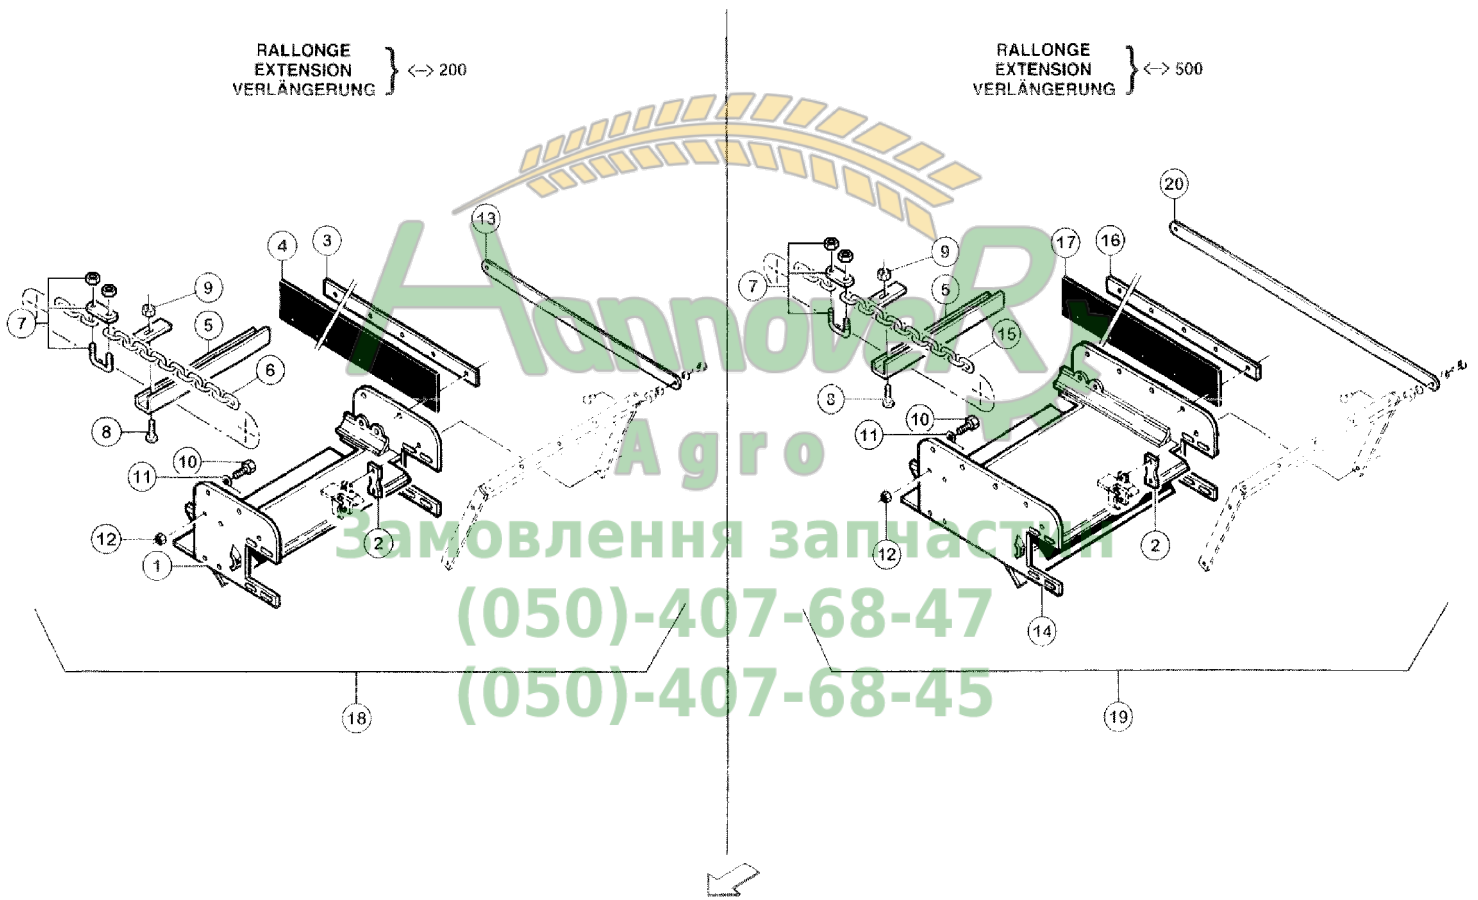

A7323040020.01

Machine type: EUROMIX 850 F

Catalog No.: A7323040.03 (981958 - 064211)

Description: CONVEYOR EXTENSION * (981958 - 064211)

Position	Part number	Quantity	Description	from ...	... to	Price	Comment
1	A5350329	1	CONVEYOR EXTENTION	981958	064211	On request	<->200
2	A5320295	2	SPACER	981958	064211	On request	<->200 + 500
3	A5320106	2	FLAT ATTACHMENT	981958	064211	On request	<->200 <->830x40x2
4	A7250101	2	FLAP	981958	064211	On request	<->200 <->830x150x5
5	A5320511	1	BAR	981958	064211	On request	<->200 <->760
5	A5320511	3	BAR	981958	064211	On request	<->500 <->760
6	A5350193	1	CHAIN 13 LINKS	981958	064211	On request	<->200 A? 8
7	A7094000	2	COMPLETE CHAIN LINK ASSEMBLY	981958	064211	On request	A? 8
8	50002200	2	BOLT, CARRIAGE, SHORT NECK	981958	064211	On request	<->200 A? 10x25
8	50002200	6	BOLT, CARRIAGE, SHORT NECK	981958	064211	On request	<->500 A? 10x25
9	80201070	2	NUT FE/ZNXC3	981958	064211	On request	<->200
9	80201070	6	NUT FE/ZNXC3	981958	064211	On request	<->500
10	80061073	4	HEXAGON HEAD SCREW FE/ZNXC3	981958	064211	On request	<->200 + 500
11	80251021	4	PLAIN WASHER FE/ZNXC3	981958	064211	On request	<->200 + 500
12	80201040	4	SELF-LOCKING NUT FE/ZNXC3	981958	064211	On request	<->200 + 500
13	A5330351	1	ROD	981958	064211	On request	<->200 <->930
14	A5350328	1	CONVEYOR EXTENSION	981958	064211	On request	<->500
15	A5350194	1	CHAIN 35 LINKS	981958	064211	On request	<->500 A? 8
16	A5320108	2	FLAP ATTACHMENT	981958	064211	On request	<->500
17	A7250103	2	FLAP	981958	064211	On request	<->500 <->1130x150x5
18	A0307002	1	COMPLETE EXTENSION 0.20M	981958	064211	On request	<->200
19	A0307003	1	COMPLETE EXTENSION 0.50M	981958	064211	On request	<->500
20	A5330352	1	ROD	981958	064211	On request	<->500 <->1230