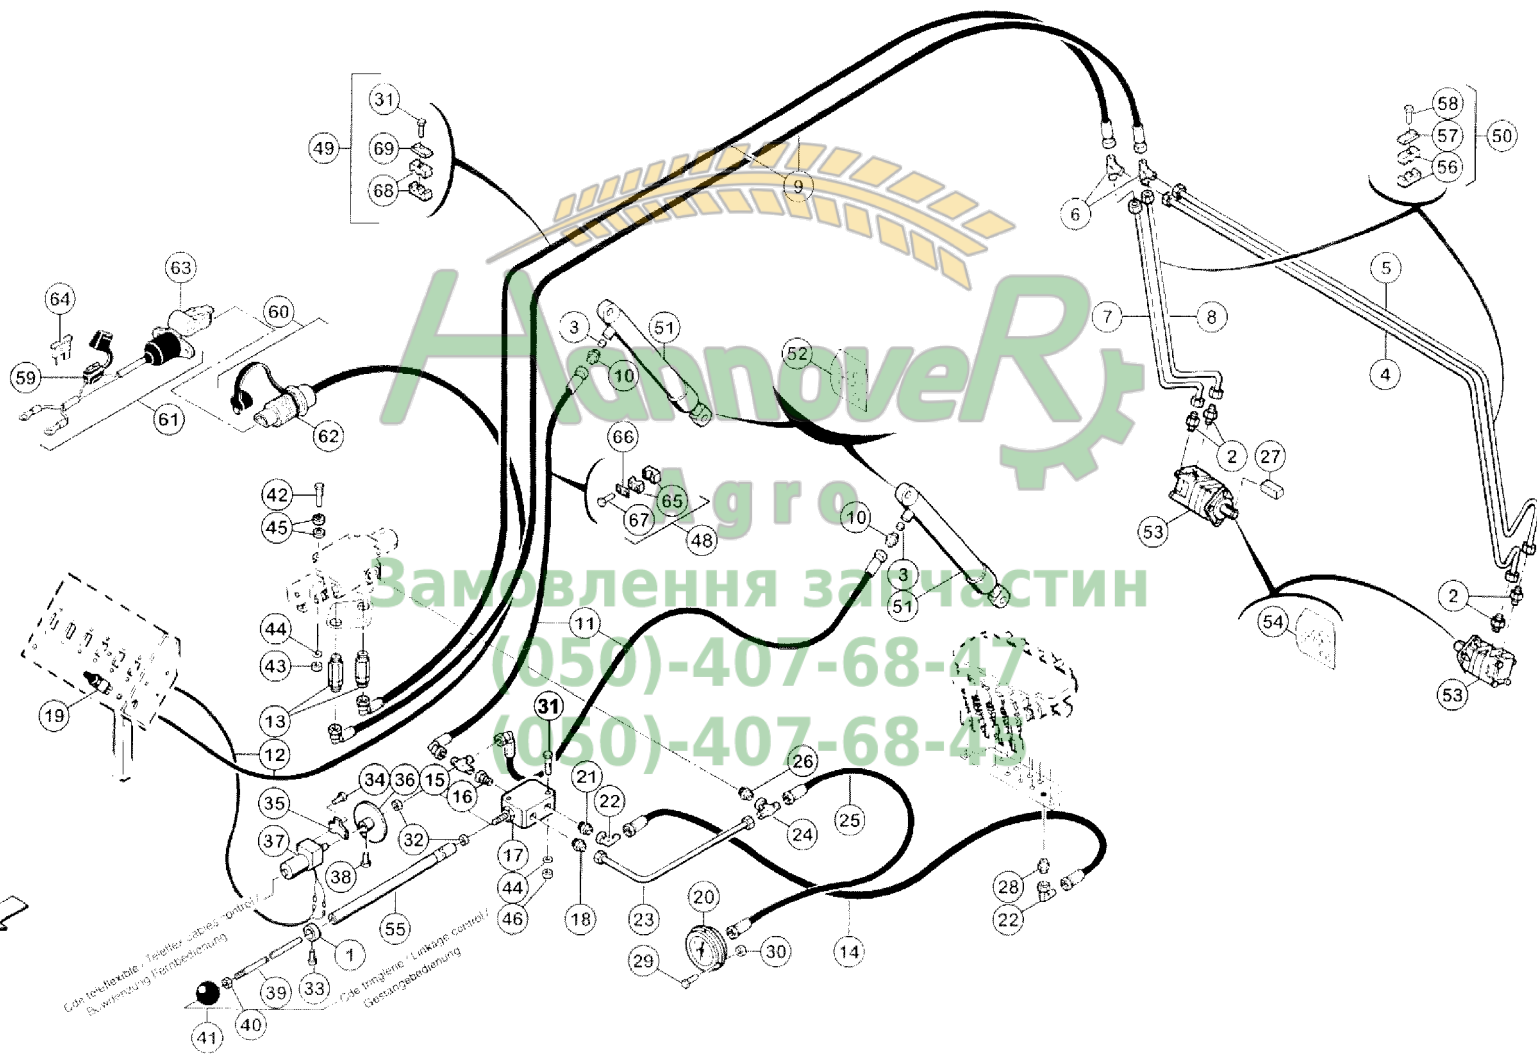

A732304005203

Machine type: EUROMIX 850 F

Catalog No.: A7323040.03 (981958 - 064211)

Description: HYDRAULIC ARM - MILLING HEAD (981958 - 064211)

Position	Part number	Quantity	Description	from ...	... to	Price	Comment
1	A5202163	1	CLAMP RING	981958	064211	On request	*
2	A4080439	4	MALE STUD CONNECTOR	981958	064211	On request	-
3	A4071103	2	VALVE, FLAP	981958	064211	On request	-
4	A4150260	1	HYDRAULIC PIPING	981958	064211	On request	A? 18x2
5	A4150261	1	HYDRAULIC PIPING	981958	064211	On request	A? 18x2
6	A4081008	2	EQUAL TEE ZBC	981958	064211	On request	-
7	A4150263	1	HYDRAULIC PIPING	981958	064211	On request	A? 18x2
8	A4150262	1	HYDRAULIC PIPING	981958	064211	On request	A? 18x2
9	A4925645	2	HOSE	981958	064211	On request	<->6450
10	A4080429	2	MALE STUD CONNECTOR	981958	064211	On request	-
11	A4923310	2	HYDRAULIC HOSE	981958	064211	On request	<->3100
12	A7040008	1	COMPLET CABLE BUNDLE	981958	064211	On request	* 1
13	A4060700	2	UNION	981958	064211	On request	-
14	A4922101	1	HYDRAULIC HOSE	981958	064211	On request	<->1000 mm
15	A4081010	1	EQUAL TEE ZBC	981958	064211	On request	-
16	A4080512	1	ADAPTER ZBC	981958	064211	On request	-
17	A4073007	1	VALVE	981958	064211	On request	-
18	A4080465	1	MALE STUD CONNECTOR	981958	064211	On request	-
19	83236057	1	SWITCH	981958	064211	On request	* 1
20	A4065006	1	MANOMETER	981958	064211	On request	-
21	A4080416	1	MALE STUD CONNECTOR	981958	064211	On request	-
22	A4082701	2	AJUSTABLE MALE STUD ELBOW	981958	064211	On request	-
23	A4150307	1	HYDRAULIC PIPING	981958	064211	On request	A? 8 <->274x105
24	A4083203	1	ADJUSTABLE EQUAL TEE FE/ZNXC3	981958	064211	On request	-
25	A4920100	1	HOSE	981958	064211	On request	<->1000
26	A4060699	1	MALE SUTD COUPLING ZBC	981958	064211	On request	-
27	80651045	2	PARALLEL KEY A	981958	064211	On request	-