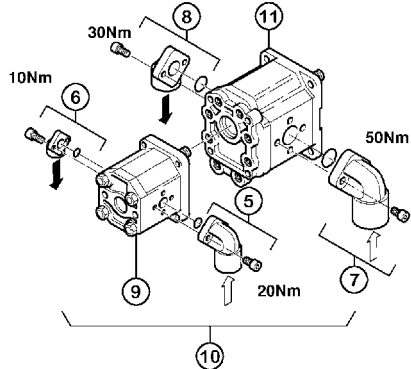

EUROMIX 850F

- Distribution à droite
- Right discharge
- Auswurf rechts