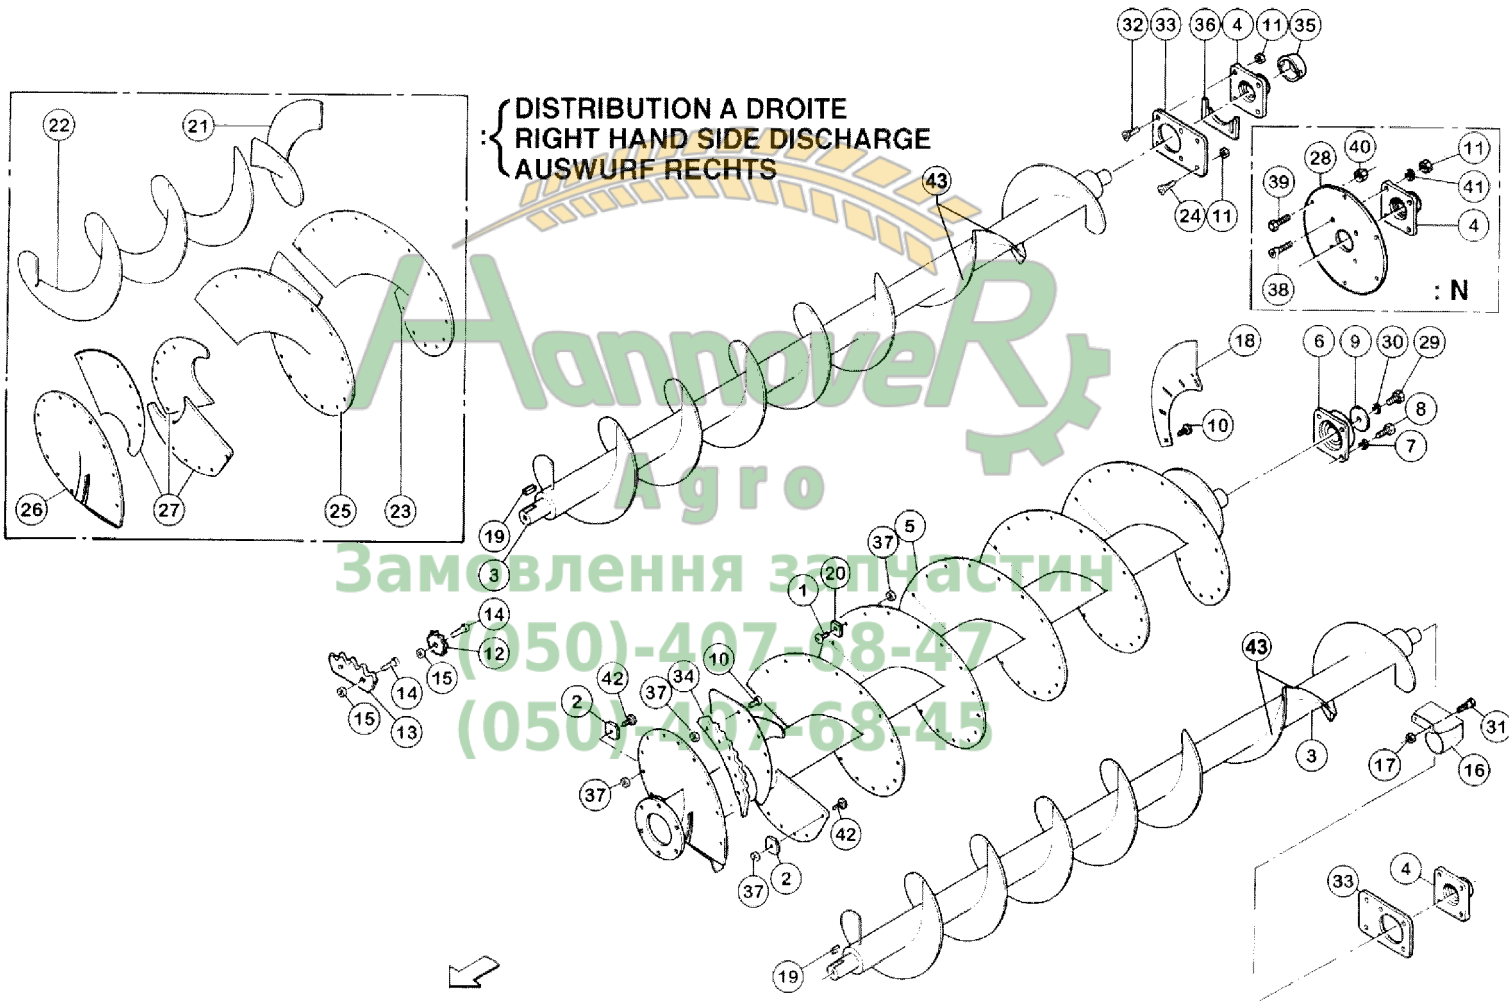

A732304001401

Machine type: EUROMIX 850 F

Catalog No.: A7323040.03 (981958 - 064211)

Description: MIXING SCREW * (981958 - 064211)

Position	Part number	Quantity	Description	from ...	... to	Price	Comment
1	80101225	53	MUSHROOM HEAD SCREW FE/ZNXC3	981958	064211	On request	-
2	A7153011	33	KNIFE, SICKLE SECTION	981958	064211	On request	<->100x100x6 Rpl A7153004
3	A5350461	2	UPPER AUGER RIGHT DISCHARGE	981958	064211	On request	-
4	81506000	2	FLANGE UNIT	033808	064211	On request	A? 60 : INA Rpl A7216000(RHP)
5	A5350571	1	LOWER AUGER RIGHT DISCHARGE	981958	064211	On request	-
6	A7218000	1	BEARING, PILLOW BLOCK	981958	064211	On request	: INA A? 80
7	80272284	4	SPRING LOCK WASHER	981958	064211	On request	-
8	80062245	4	HEXAGON HEAD SCREW FE/ZNXC3	981958	064211	On request	-
9	A5340015	1	WASHER	981958	064211	On request	-
10	80101235	20	MUSHROOM HEAD SCREW FE/ZNXC3	981958	064211	On request	-
11	80201630	16	SELF-LOCKING NUT FE/ZNXC3	981958	064211	On request	-
12	A7153000	0	KNIFE, SICKLE SECTION	981958	064211	On request	Q? Rpl A5320456
13	A5310401	0	KNIFE 5 TEETHS	981958	064211	On request	Q?
14	50008800	0	BOLT, CARRIAGE, SHORT NECK	981958	064211	On request	Q? A? 12x35
15	80201270	0	NUT FE/ZNXC3	981958	064211	On request	Q?
16	A5350453	1	GUARD	981958	064211	On request	-
17	80201070	2	NUT FE/ZNXC3	981958	064211	On request	-
18	A5310676	1	REAR SCRAPER	981958	064211	On request	-
19	80652052	2	PARALLEL KEY B	981958	064211	On request	-
20	A7153000	56	KNIFE, SICKLE SECTION	981958	064211	On request	<->80x80x4
21	A5310601	1	REAR UPP.SPIRE RIGHT DISCHARGE	981958	064211	On request	-
22	A5310603	2	FRONT UPP.SPIRE RIGHT DISCHAR.	981958	064211	On request	-
23	A5310604	1	REAR LOW.SPIRE RIGHT DISCHARG.	981958	064211	On request	-
24	80131636	4	UNDERSERR.S-LOC.SCREW FLZNNC	981958	064211	On request	-
25	A5310605	4	REAR LOW.SPIRE RIGHT DISCHARG.	981958	064211	On request	-
26	A5310606	1	REAR LOW.SPIRE RIGHT DISCHARG.	981958	064211	On request	-
27	A5310727	3	HOLDER KNIFE	981958	064211	On request	-