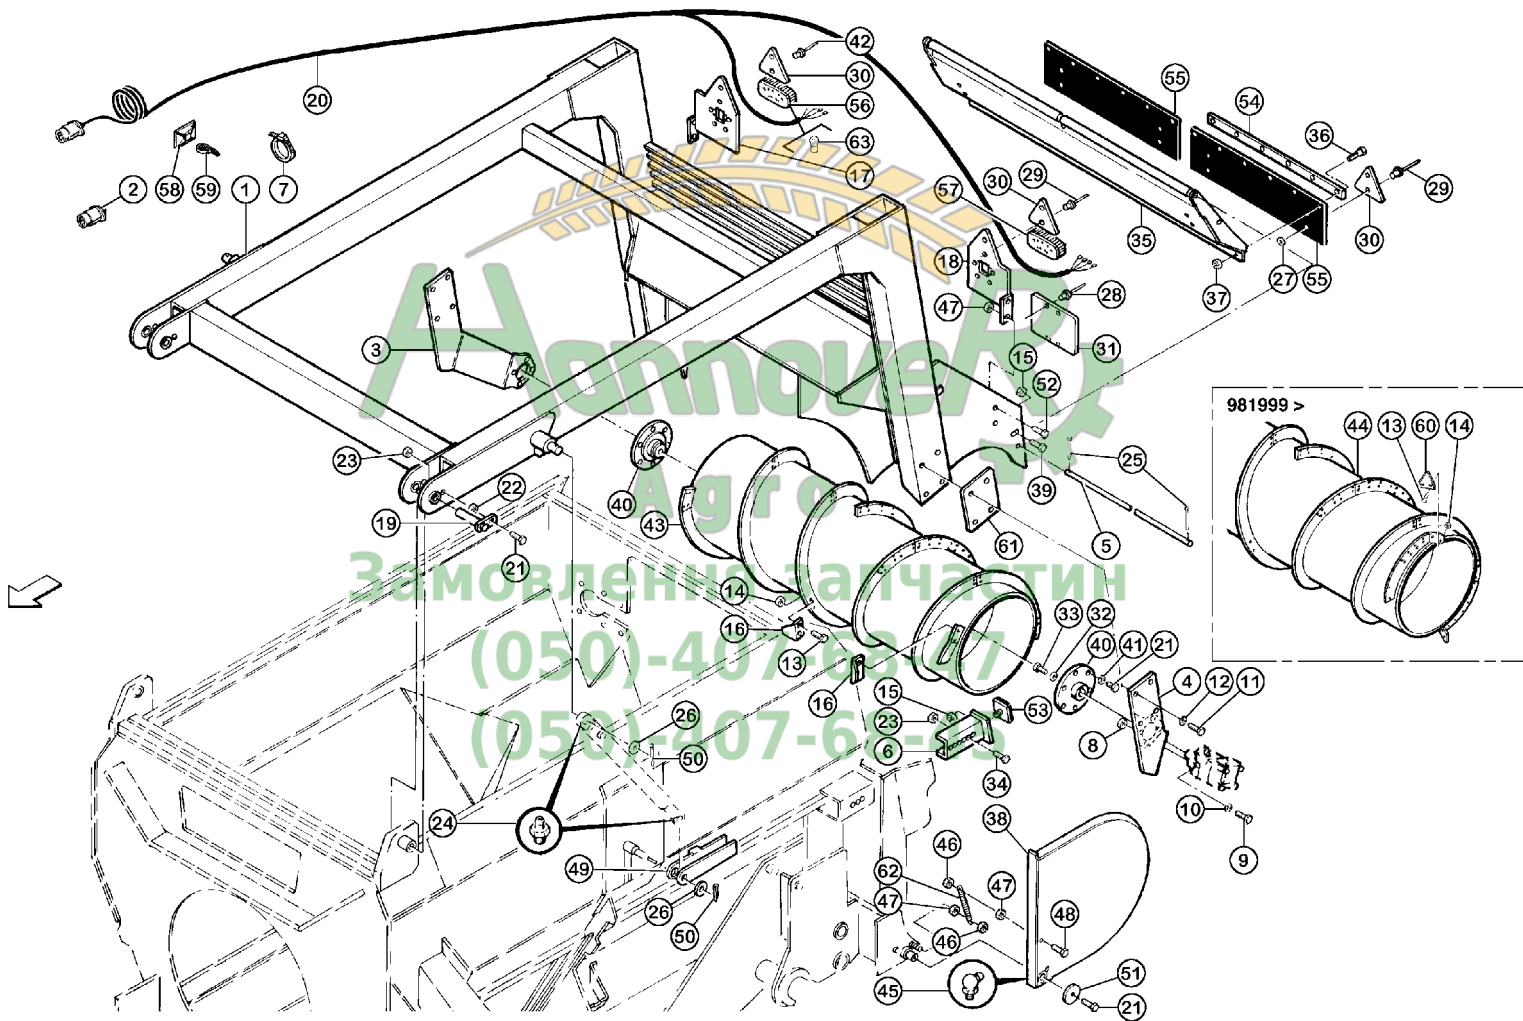

A7323040010.01

Machine type: EUROMIX 850 F

Catalog No.: A7323040.03 (981958 - 064211)

Description: ARM - MILLING HEAD (981958 - 064211)

Position	Part number	Quantity	Description	from ...	... to	Price	Comment
1	A5350404	1	ARM	981958	064211	On request	-
2	A7040402	1	7 TERMINAL PLUG	981958	064211	On request	-
3	A5351040	1	HOLDER RIGHT MOTOR	981958	064211	On request	Rpl A5310221
4	A5351050	1	HOLDER LEFT MOTOR	981958	064211	On request	Rpl A5310245
5	A5310374	1	SLEEVE	981958	064211	On request	A? 12 <->1574
6	A5350417	1	RIGHT HOLDER	981958	064211	On request	-
6	A5350408	1	LEFT HOLDER	981958	064211	On request	-
7	83090093	0	HOSE BINDER	981958	064211	On request	Q? <->357
8	80201270	8	NUT FE/ZNXC3	981958	064211	On request	-
9	80061249	8	HEXAGON HEAD SCREW FE/ZNXC3	981958	064211	On request	-
10	80271284	8	SPRING LOCK WASHER	981958	064211	On request	-
11	80061635	8	HEXAGON HEAD SCREW FE/ZNXC3	981958	064211	On request	-
12	80271680	8	SPRING LOCK WASHER	981958	064211	On request	-
13	80060617	172	HEXAGON HEAD SCREW FLZNNC	981958	981998	On request	-
13	80060617	184	HEXAGON HEAD SCREW FLZNNC	981999	064211	On request	-
14	80200630	172	SELF-LOCKING NUT FE/ZNXC3	981958	981998	On request	-
14	80200630	184	SELF-LOCKING NUT FE/ZNXC3	981999	064211	On request	-
15	80201240	4	SELF-LOCKING NUT E/ZNXC32	981958	064211	On request	-
16	A7153001	86	CURVED SECTIONS	981958	981998	On request	-
16	A7153001	88	CURVED SECTIONS	981999	064211	On request	-
17	A5310225	1	RIGHT HOLDER	981958	064211	On request	-
18	A5310226	1	LEFT HOLDER	981958	064211	On request	-
19	A5208060	2	AXLE + PLATE	981958	064211	On request	A? 30 <->161
20	A7040014	1	LIGHTING CABLE	981958	064211	On request	-
21	80061073	16	HEXAGON HEAD SCREW FE/ZNXC3	981958	064211	On request	-
22	80201070	2	NUT FE/ZNXC3	981958	064211	On request	-
23	80201430	2	SELF-LOCKING NUT FE/ZNXC3	981958	064211	On request	-