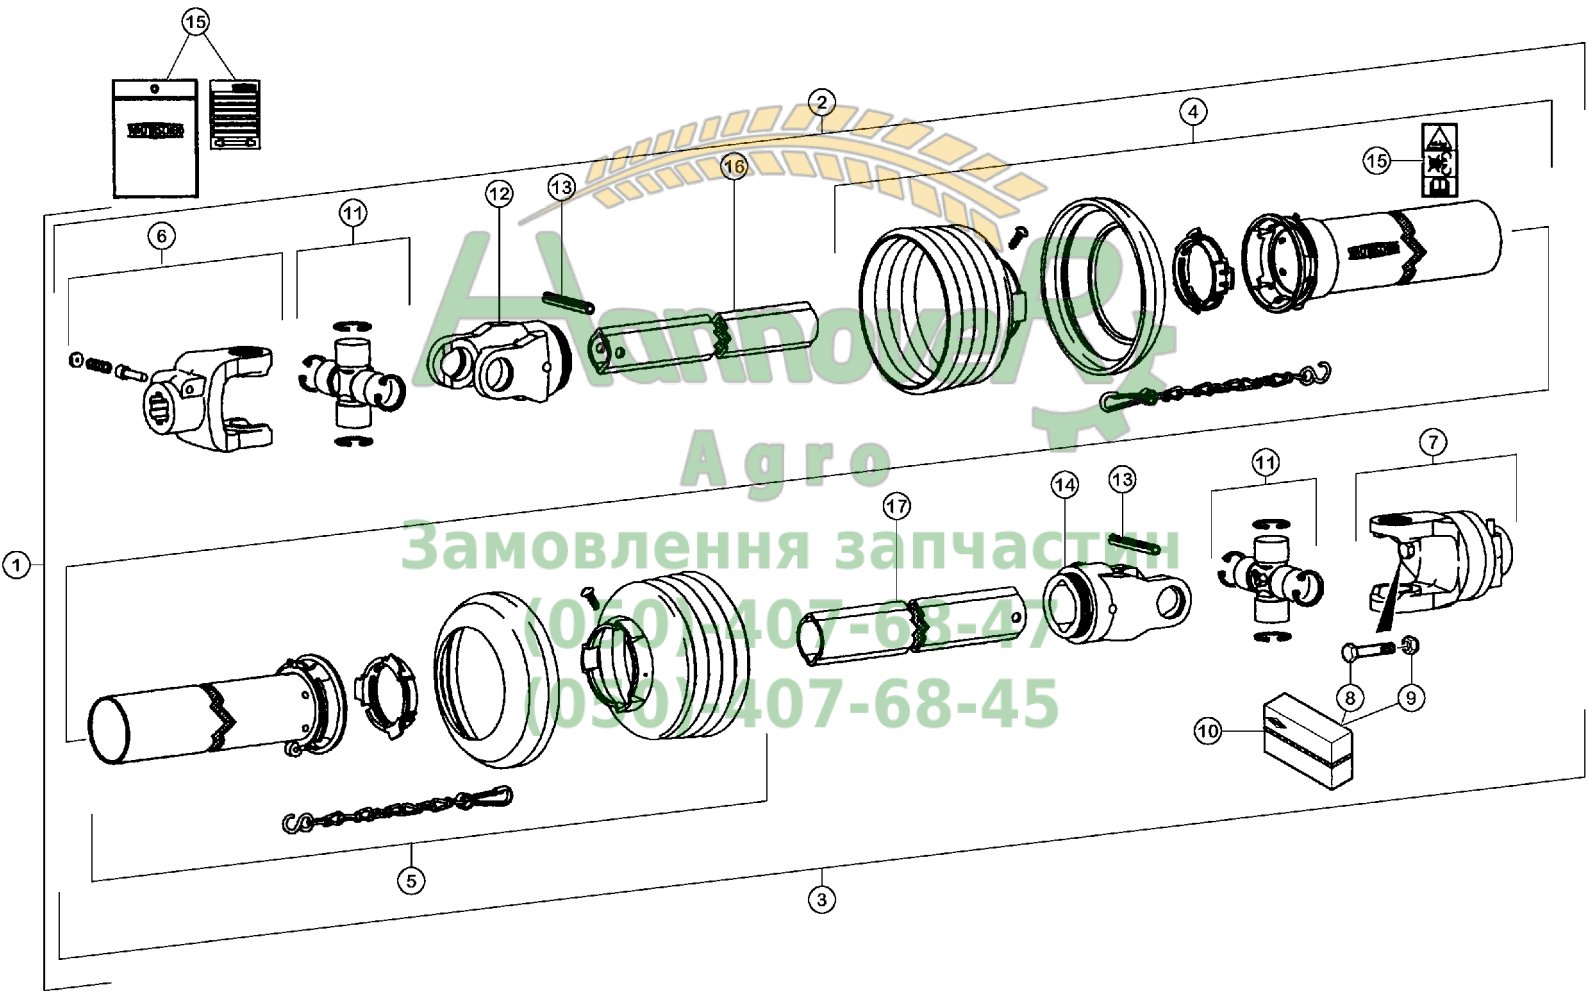

A7323040082.01

Machine type: EUROMIX 850 F

Catalog No.: A7323040.03 (981958 - 064211)

Description: TRANSMISSION A7800414 (981958 - 064211)

Position	Part number	Quantity	Description	from ...	... to	Price	Comment
1	A7800414	1	P.T.O. SHAFT W2400 AA1010	981958	064211	On request	*
2	A7806401	1	CPL INNER 1/2 P.T.O. SHAFT	981958	064211	On request	-
3	A7800714	1	CPL OUTER 1/2 P.T.O. SHAFT	981958	064211	On request	-
4	A7917006	1	CPL OUTER 1/2 PROTECTOR	981958	064211	On request	-
5	A7916006	1	INNER 1/2 PROTECTOR	981958	064211	On request	-
6	A7903013	1	QUICK-DISCONNECT YOKE	981958	064211	On request	-
7	A7910070	1	SHEAR BOLT CLUTCH	981958	064211	On request	: 1860 N.m
8	80060853	1	HEXAGON HEAD SCREW FE/ZNXC3	981958	064211	On request	: C.S. 20 N.m
9	80200840	1	SELF-LOCKING NUT E/ZNXC32	981958	064211	On request	-
10	A7910071	1	COMPLETE SHEAR BOLT	981958	064211	On request	: 8 + 9
11	A7905009	2	COMPLETE CROSS	981958	064211	On request	-
12	A7903014	1	YOKE	981958	064211	On request	-
13	80451060	2	ROLL PIN	981958	064211	On request	A? 10x80
14	A7903015	1	YOKE	981958	064211	On request	-
15	A7310014	1	OPERATOR MANUAL + STICKER	981958	064211	On request	* 1
16	A7908014	1	INNER TUBE <->880	981958	064211	On request	-
17	A7908015	1	OUTER TUBE <->865	981958	064211	On request	-