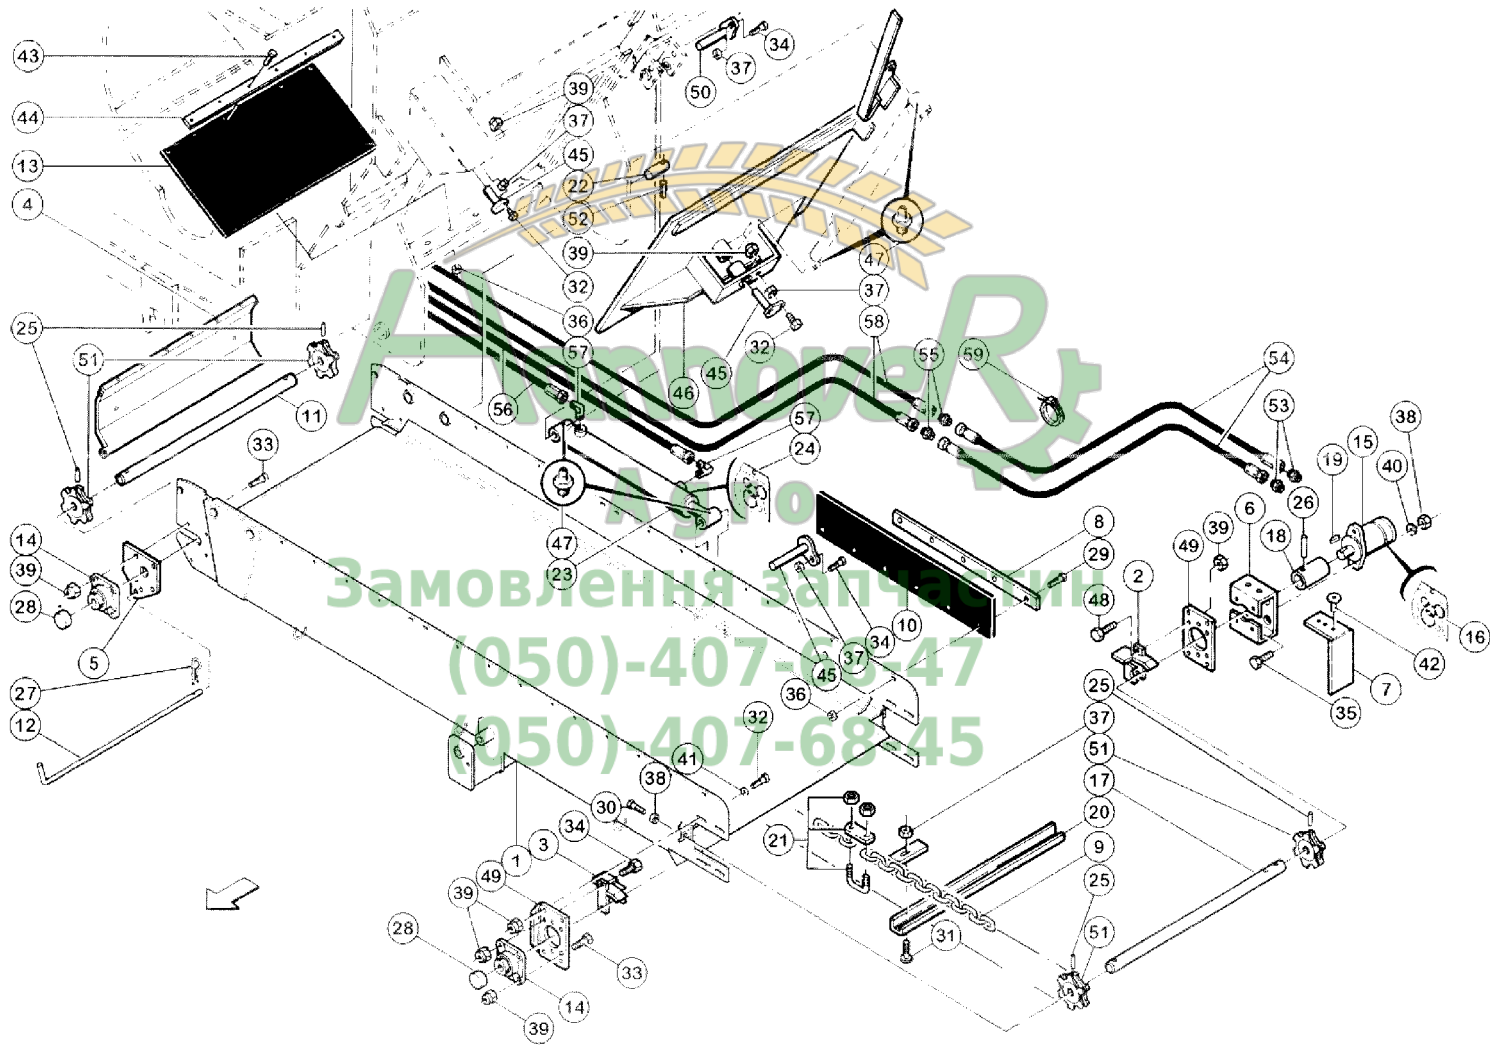

A7323040022.01

Амстер
Замовлення запчастин
(050)-407-6847
(050)-407-6845

Machine type: EUROMIX 850 F

Catalog No.: A7323040.03 (981958 - 064211)

Description: CONVEYOR 2.35 LONG (981958 - 064211)

Position	Part number	Quantity	Description	from ...	... to	Price	Comment
1	A5350420	1	FRAME	981958	064211	On request	-
2	A5350189	1	RIGHT FRONT SCRAPER	981958	064211	On request	-
3	A5350190	1	LEFT FRONT SCRAPER	981958	064211	On request	-
4	A5312620	1	FLAP DOOR	013210	064211	On request	Rpl A5320512
5	A5320114	2	BACK PLATE	981958	064211	On request	-
6	A5320287	1	HOLDER	981958	064211	On request	-
7	A5320288	2	HOUSING	981958	064211	On request	-
8	A5320107	6	FLAT ATTACHMENT	981958	064211	On request	-
9	A5350432	1	CHAIN 181 LINKS	981958	064211	On request	A? 8 LA PAIRE/THE PAIR/DAS PAAR
10	A7250102	6	FLAP	981958	064211	On request	<->680x150x5
11	A5310116	1	SHAFT	981958	064211	On request	A? 30 <->1016
12	A5310095	1	AXLE	981958	064211	On request	A? 10 <->940
13	A7250175	1	FLAP	981958	064211	On request	<->890x200x4
14	81503015	3	FLANGE UNIT	981958	064211	On request	: RHP A? 30
15	A4020037	1	HYDRAULIC MOTOR 103CC	981958	064211	On request	: BEMA : F
15	A4020035	1	HYDRAULIC MOTOR 205CC	981958	064211	On request	: BEMA : N
16	A4200046	0	SEAL KIT	981958	064211	On request	Q? : A4020037 + A4020035
17	A5310096	1	SHAFT	981958	064211	On request	A? 30 <->982
18	A5310054	1	SLEEVE	981958	064211	On request	-
19	80650830	1	PARALLEL KEY A	981958	064211	On request	-
20	A5320511	18	BAR	981958	064211	On request	<->760
21	A7094000	2	COMPLETE CHAIN LINK ASSEMBLY	981958	064211	On request	A? 8
22	A5310027	2	AXLE	981958	064211	On request	A? 30 <->75
23	A4015009	1	HYDRAULIC CYLINDER	981958	064211	On request	-
24	A4203279	0	SEAL KIT	981958	064211	On request	Q? : A4015009
25	80451045	4	ROLL PIN	981958	064211	On request	A? 10x45
26	80441045	1	ROLL PIN	981958	064211	On request	A? 10x45