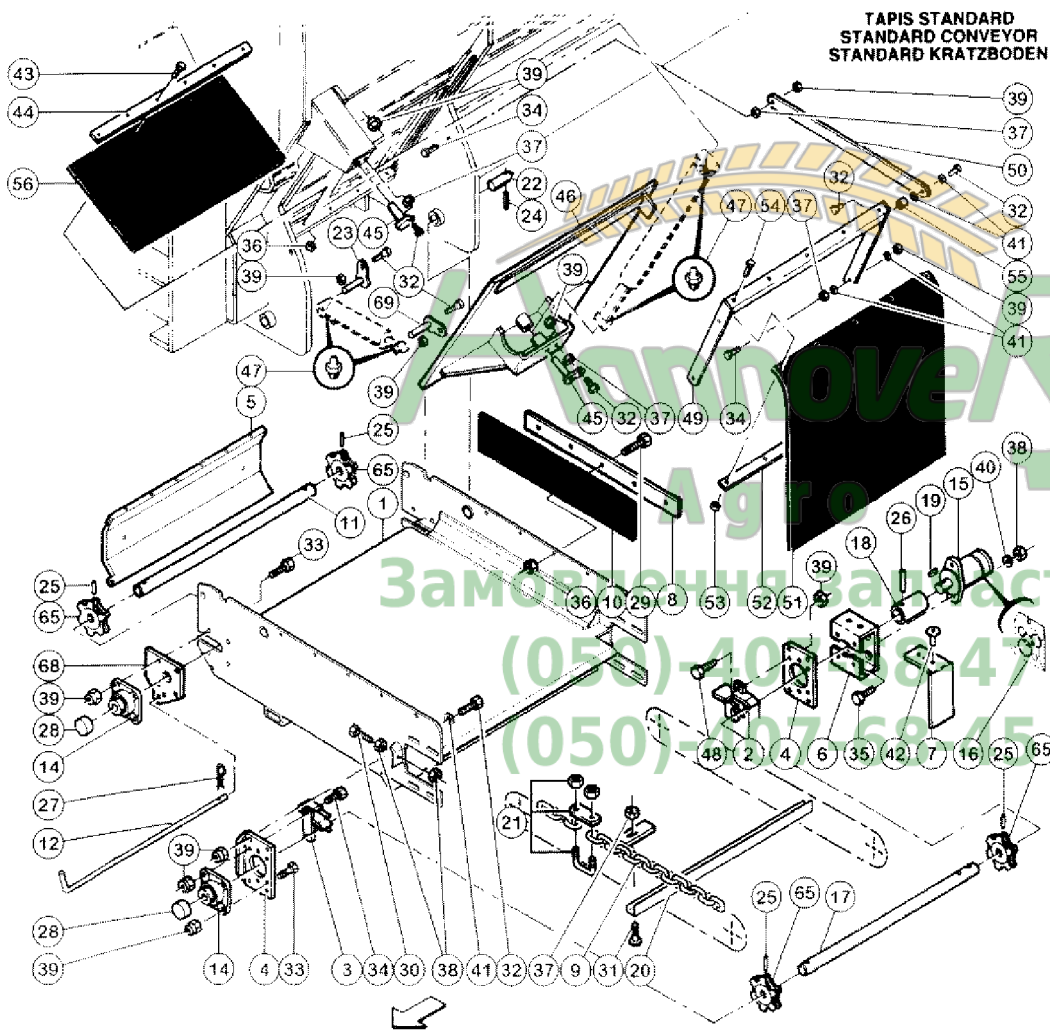

A7323040018.01

Machine type: EUROMIX 850 F

Catalog No.: A7323040.03 (981958 - 064211)

Description: CONVEYOR STD + SHORT (981958 - 064211)

Position	Part number	Quantity	Description	from ...	... to	Price	Comment
1	A5350462	1	LEFT STD CONVEYOR FRAME	981958	064211	On request	: STD
2	A5350189	1	RIGHT FRONT SCRAPER	981958	064211	On request	-
3	A5350190	1	LEFT FRONT SCRAPER	981958	064211	On request	-
4	A5320040	2	TURNBUCKLE CONVEYOR	981958	064211	On request	-
5	A5320512	1	FLAP DOOR	981958	013209	On request	-
5	A5312620	1	FLAP DOOR	013210	064211	On request	-
6	A5320287	1	HOLDER	981958	064211	On request	-
7	A5320288	2	HOUSING	981958	064211	On request	-
8	A5320107	2	FLAT ATTACHMENT	981958	064211	On request	<->680x40x2
9	A5350191	1	CHAIN 77 LINKS	981958	064211	On request	: LA PAIRE/THE PAIR/DAS PAAR
10	A7250102	2	FLAP	981958	064211	On request	<->680x150x5
11	A5310116	1	SHAFT	981958	064211	On request	A? 30 <->1016
12	A5310095	1	AXLE	981958	064211	On request	A? 12 <->940
13	A5330350	1	ROD	981958	064211	On request	<->530x40x10
14	81503015	3	FLANGE UNIT	981958	064211	On request	: RHP A? 30
15	A4020032	1	HYDRAULIC MOTOR 100CC	981958	064211	On request	: EATON
15	A4020035	1	HYDRAULIC MOTOR 205CC	981958	064211	On request	: BEMA : N
15	A4020053	1	HYDRAULIC MOTOR 112CC	981958	064211	On request	: BEMA : F
16	A4200004	0	SEAL KIT	981958	064211	On request	Q? : A4020032
16	A4200046	0	SEAL KIT	981958	064211	On request	Q? : A4020053 et 35
17	A5310096	1	SHAFT	981958	064211	On request	A? 30 <->982
18	A5310054	1	SLEEVE	981958	064211	On request	-
19	80650830	1	PARALLEL KEY A	981958	064211	On request	: A4020035+A4020053 : BEMA
19	80650832	1	PARALLEL KEY A	981958	064211	On request	: A4020032 : EATON
20	A5320511	8	BAR	981958	064211	On request	: STD <->760
20	A5320511	6	BAR	981958	064211	On request	: COURT+SHORT+KU.<->760
21	A7094000	2	COMPLETE CHAIN LINK ASSEMBLY	981958	064211	On request	A? 8 *