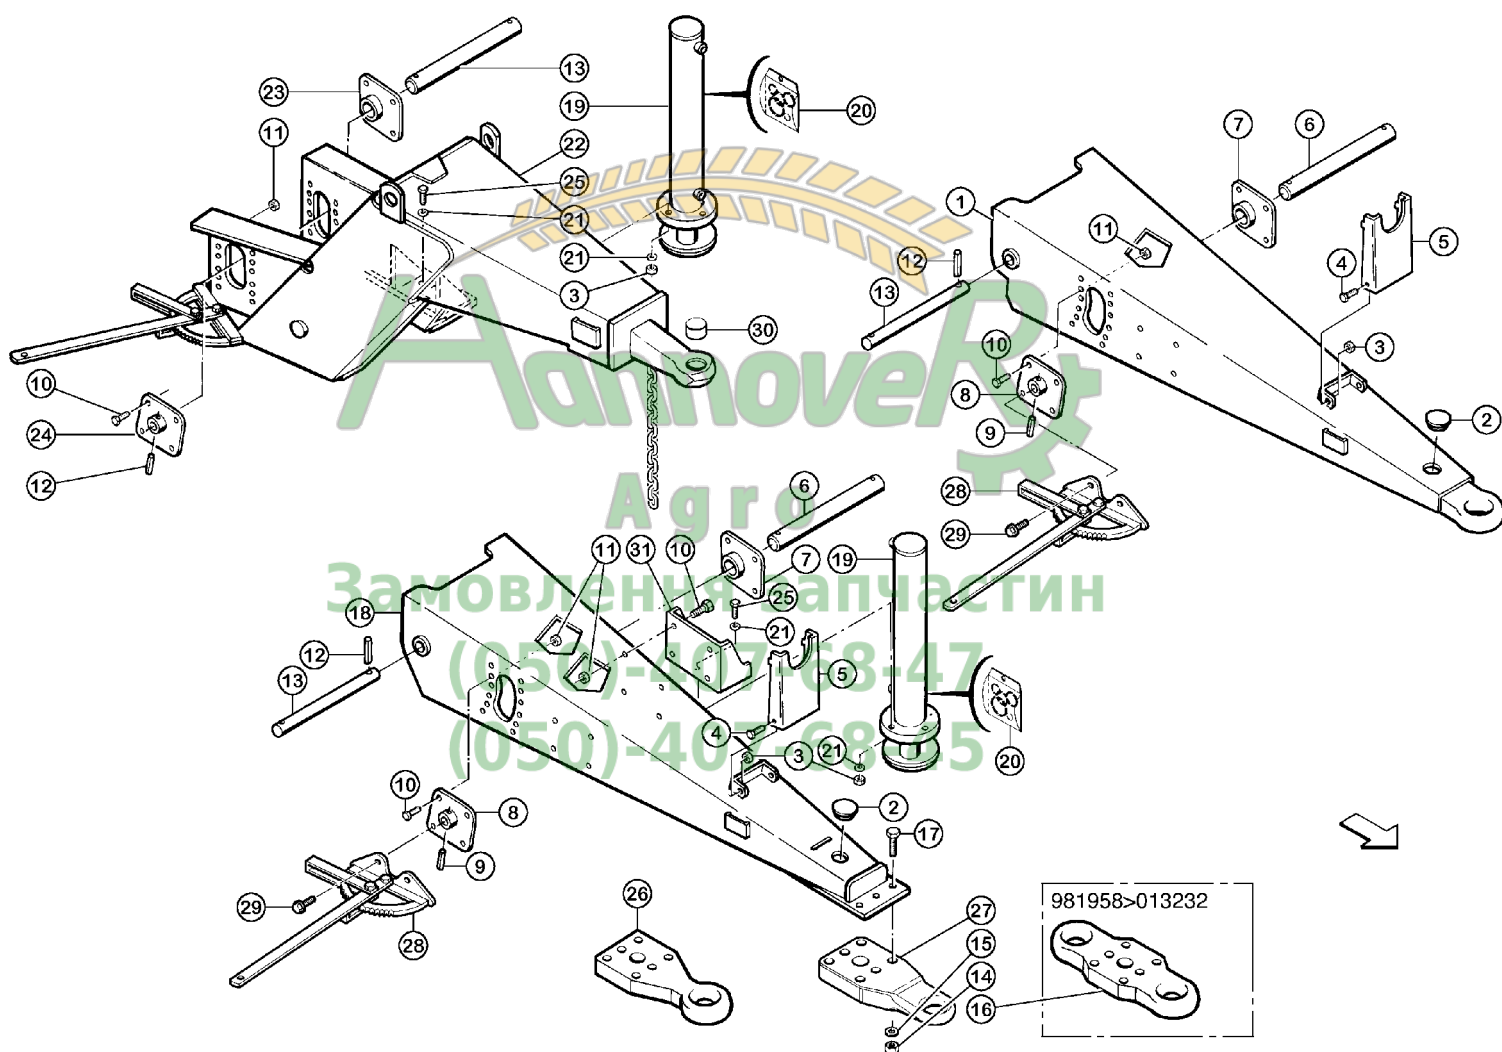

A7323040026.01

Machine type: EUROMIX 850 F

Catalog No.: A7323040.03 (981958 - 064211)

Description: CONNECTING FRAME * (981958 - 064211)

Position	Part number	Quantity	Description	from ...	... to	Price	Comment
1	A5350341	1	TOW BAR	981958	064211	On request	: ENGLAND
2	A7250513	1	PLUG	981958	064211	On request	-
3	80201240	2	SELF-LOCKING NUT E/ZNXC32	981958	064211	On request	: A5350341
3	80201240	3	SELF-LOCKING NUT E/ZNXC32	981958	064211	On request	: A5350418
3	80201240	5	SELF-LOCKING NUT E/ZNXC32	981958	064211	On request	: A5306350
4	80061225	2	HEXAGON HEAD SCREW FE/ZNXC3	981958	064211	On request	-
5	A5320205	1	HOLDER	981958	064211	On request	-
6	A5310094	1	AXLE	981958	064211	On request	A? 40 <->406
7	A5350564	1	LEFT PLATE	981958	064211	On request	-
8	A5350563	1	RIGHT PLATE	981958	064211	On request	-
9	80451061	2	ROLL PIN FLZNNC	981958	064211	On request	A? 10x60
10	80131641	6	UNDERSERR.S-LOC.SCREW FLZNNC	981958	064211	On request	: A5350341
10	80131641	8	UNDERSERR.S-LOC.SCREW FLZNNC	981958	064211	On request	: A5350418
10	80131641	10	UNDERSERR.S-LOC.SCREW FLZNNC	003822	064211	On request	: A5306350
11	80201651	8	UNDERSERRAT.S.LOC.NUT FE/ZNXC3	981958	064211	On request	: A5350341 + A5350418
11	80201651	12	UNDERSERRAT.S.LOC.NUT FE/ZNXC3	003822	064211	On request	: A5306350
12	80451045	2	ROLL PIN	981958	064211	On request	A? 10x45
13	A5310252	1	AXLE	981958	064211	On request	A? 30 <->427
14	80202070	4	NUT FE/ZNXC3	981958	064211	On request	-
15	80252041	4	PLAIN WASHER FE/ZNXC3	981958	064211	On request	-
16	A5310287	1	RING	981958	013232	On request	-
17	80062076	4	HEXAGON HEAD SCREW FE/ZNXC3	981958	064211	On request	Rpl 80062090
18	A5306350	1	TONGUE	003822	064211	On request	: DEUTSCHLAND Rpl A5350426
19	A7170004	1	HYDRAULIC CLUTCH	911958	044207	On request	-
19	A7170005	1	STAND	044208	064211	On request	-
20	A4200100	1	SEAL KIT	981958	044207	On request	: A7170004
20	A4200087	1	SEAL KIT	044208	064211	On request	: A7170005