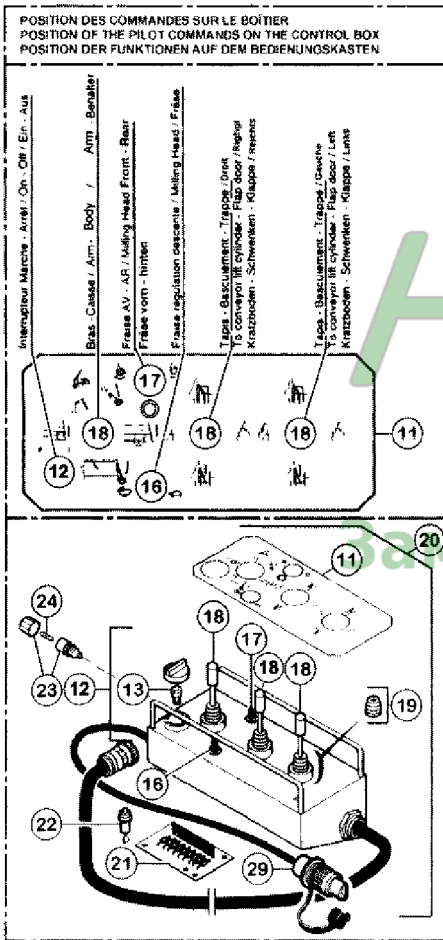

Machine type: EUROMIX 850 F

Catalog No.: A7323040.03 (981958 - 064211)

Description: ELECTRIC CONTROL DOUBLE DISTRI (981958 - 064211)

Position	Part number	Quantity	Description	from ...	... to	Price	Comment
1	A4050018	1	DISTRIBUTOR	981958	064211	On request	-
2	A7040049	1	CPL CABLE BUNDLE TO MACHINE	981958	064211	On request	-
3	A7040459	15	CONNECTOR	981958	064211	On request	-
4	A4050010	5	DISTRIBUTOR CETOP	981958	064211	On request	-
5	A4050027	1	VALVE, DIVERTER	981958	064211	On request	-
6	A4070014	1	VALVE	981958	064211	On request	-
7	A4050011	1	DISTRIBUTOR CETOP	981958	064211	On request	-
8	N01621A0	1	CONNECTOR	981958	064211	On request	-
9	A4054099	12	COIL	981958	064211	On request	-
10	A4200007	0	SEAL KIT	981958	064211	On request	Q?
11	A7300028	1	STICKER	981958	064211	On request	-
12	A7040706	1	COMPLETE SWITCH	981958	064211	On request	-
13	83240902	1	BULB 12V-2W	981958	064211	On request	-
14	80080420	4	HEX.SOCK.HEAD CAP SCR.FE/ZNXC3	981958	064211	On request	-
15	80200400	4	NUT FE/ZNXC3	981958	064211	On request	-
16	83236057	1	SWITCH	981958	064211	On request	-
17	A7040708	1	SWITCH	981958	064211	On request	-
18	83236102	3	SWITCH	981958	064211	On request	-
19	A7040715	0	BELLOW	981958	064211	On request	Q?
20	A7040125	1	BOX	981958	064211	On request	-
21	A7040918	1	DIOD BOARD	981958	064211	On request	-
22	A7040917	1	MAINDIOD	981958	064211	On request	-
23	A7040905	1	COMPLETE CAP	981958	064211	On request	-
24	A7040904	1	FUSE 16 A	981958	064211	On request	-
25	A5210345	1	COVER	981958	064211	On request	-
26	A7040109	0	RUBBER BUFFER	981958	064211	On request	Q?
27	80190413	0	SELF-CUTTING SCREW	981958	064211	On request	Q?