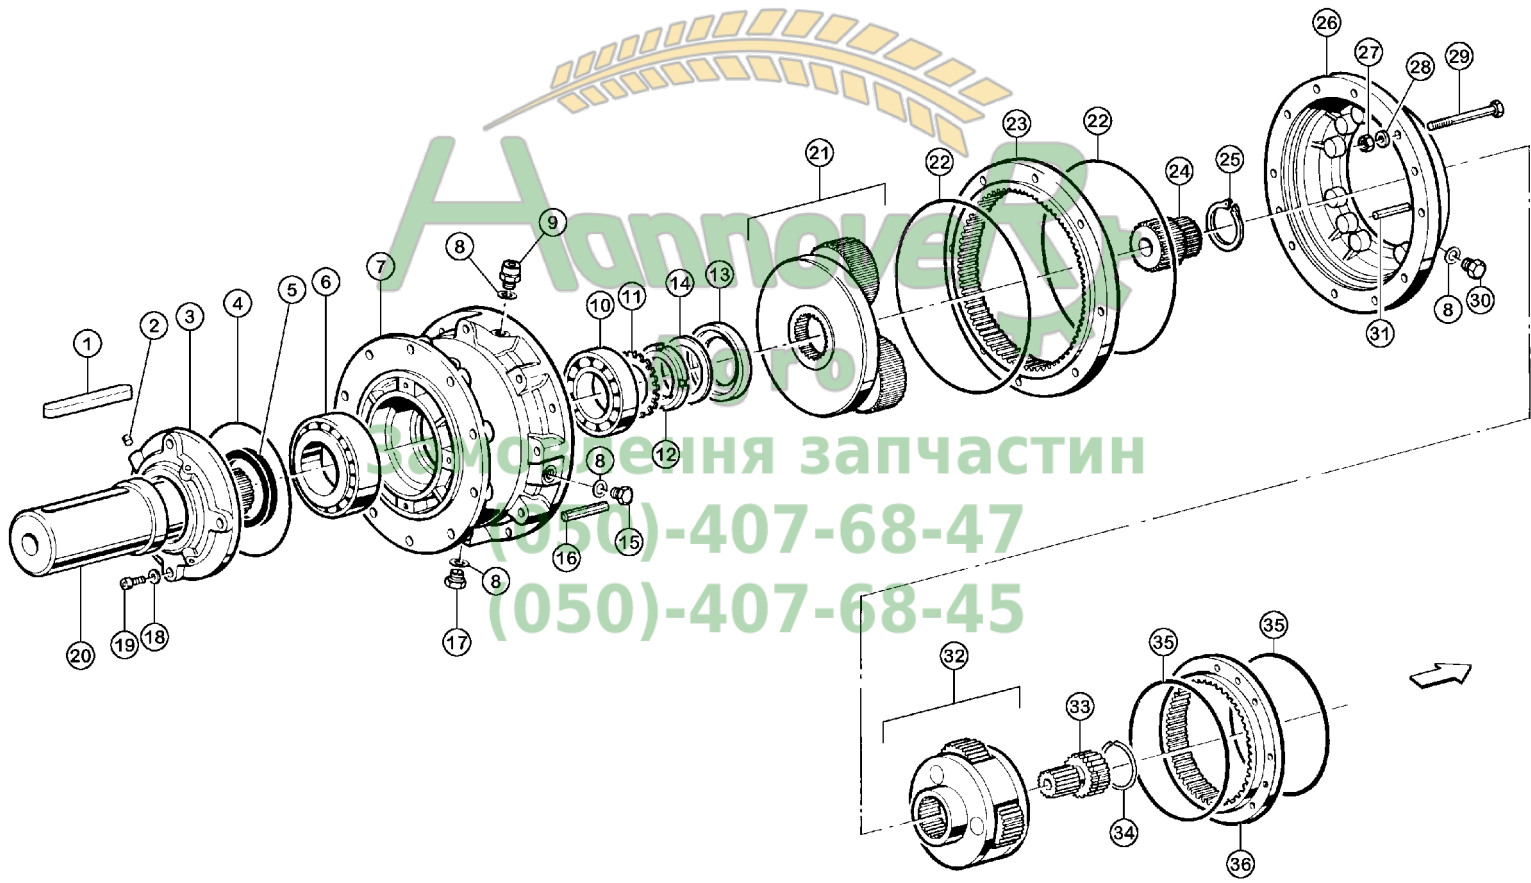

A7323040066.00

Machine type: EUROMIX 850 F

Catalog No.: A7323040.03 (981958 - 064211)

Description: GEAR REDUCER A7010201 (981958 - 013202)

Position	Part number	Quantity	Description	from ...	... to	Price	Comment
1	80652899	1	PARALLEL KEY A	981958	013202	On request	-
2	A4061811	1	PLUG 1/4 GAZ	981958	013202	On request	-
3	A7011016	1	COVER	981958	013202	On request	-
4	A4211640	1	O-RING	981958	013202	On request	-
5	A4229500	1	SEAL	981958	013202	On request	-
6	81308505	1	TAPERED ROLLER BEARING	981958	013202	On request	-
7	A7011017	1	HOLDER	981958	013202	On request	-
8	A7011154	3	WASHER	981958	013202	On request	-
9	A4061812	1	PLUG 3/8 GAZ	981958	013202	On request	-
10	81308504	1	TAPERED ROLLER BEARING	981958	013202	On request	-
11	A7011155	1	WASHER	981958	013202	On request	-
12	A8259902	1	NUT	981958	013202	On request	-
13	A7011156	1	SPACER	981958	013202	On request	-
14	A7011157	3	WASHER	981958	013202	On request	-
15	A7011501	1	PLUG 3/8 GAZ	981958	013202	On request	-
16	80451260	4	ROLL PIN	981958	013202	On request	A? 12x60
17	A7011502	1	PLUG 3/8 GAZ	981958	013202	On request	-
18	80271084	4	SPRING LOCK WASHER	981958	013202	On request	-
19	80061026	4	HEXAGON HEAD SCREW FE/ZNXC3	981958	013202	On request	-
20	A7011158	1	SHAFT	981958	013202	On request	-
21	A7011205	1	DRIVE PINION ASSEMBLY	981958	013202	On request	-
22	A4212770	2	O-RING	981958	013202	On request	-
23	A7011159	1	TOOTH RING	981958	013202	On request	-
24	A7011160	1	PINION :ED2100	981958	013202	On request	-
25	80585700	1	RETAINING RING	981958	013202	On request	A? 57 E
26	A7011161	1	FLANGE	981958	013202	On request	-
27	80201470	8	NUT FE/ZNXC3	981958	013202	On request	-
28	A7011162	8	WASHER	981958	013202	On request	-
29	80061462	8	HEXAGON HEAD SCREW FE/ZNXC3	981958	013202	On request	-
30	A7011523	3	BREATHER PLUG 3/8 G	981958	013202	On request	-
31	80451061	4	ROLL PIN FLZNNC	981958	013202	On request	A? 10x60
32	A7011866	1	SUBASSEMBLED I=6	981958	013202	On request	-
33	A7011164	1	PINION :ED2100	981958	013202	On request	-
34	80600019	1	RETAINING RING	981958	013202	On request	-
35	A4211700	2	O-RING	981958	013202	On request	-
36	A7011812	1	RING-GEAR	981958	013202	On request	-