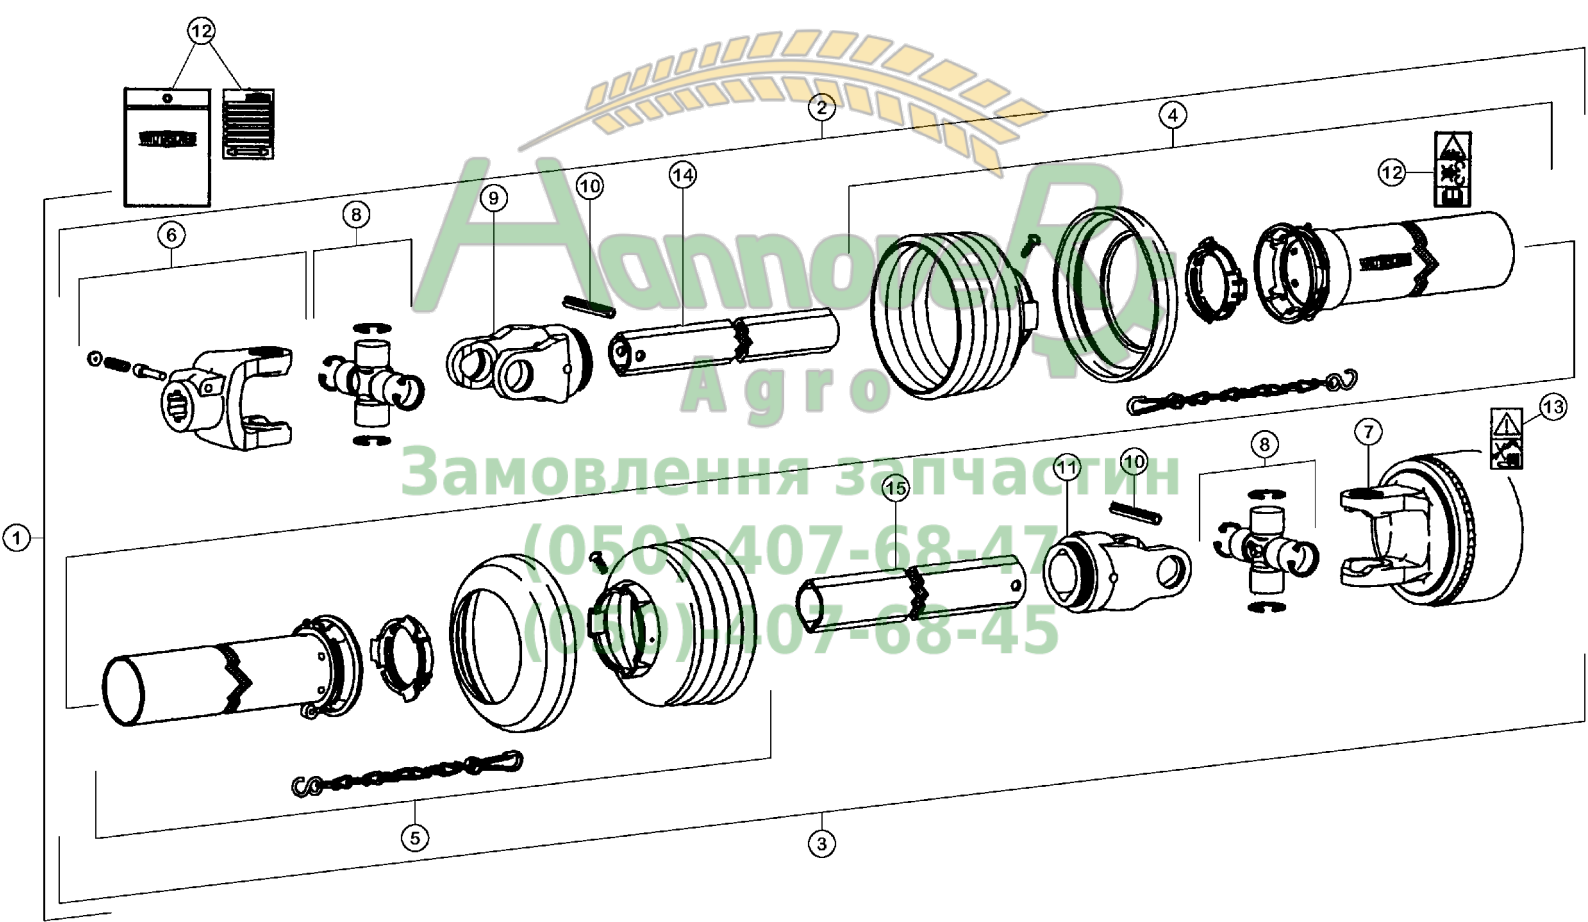

A7323040086.01

Machine type: EUROMIX 850 F

Catalog No.: A7323040.03 (981958 - 064211)

Description: TRANSMISSION A7800412 - OPT (981958 - 064211)

Position	Part number	Quantity	Description	from ...	... to	Price	Comment
1	A7800412	1	P.T.O. SHAFT W2400 AA1010	981958	064211	On request	* OPT
2	A7806401	1	CPL INNER 1/2 P.T.O. SHAFT	981958	064211	On request	-
3	A7807412	1	CPL OUTER 1/2 P.T.O. SHAFT	981958	064211	On request	-
4	A7917006	1	CPL OUTER 1/2 PROTECTOR	981958	064211	On request	-
5	A7916006	1	INNER 1/2 PROTECTOR	981958	064211	On request	-
6	A7903013	1	QUICK-DISCONNECT YOKE	981958	064211	On request	-
7	A7910072	1	CAM-TYPE CUT-OUT CLUTCH	981958	064211	On request	: 1650 N.m
8	A7905009	2	COMPLETE CROSS	981958	064211	On request	-
9	A7903014	1	YOKE	981958	064211	On request	-
10	80451060	2	ROLL PIN	981958	064211	On request	A? 10x80
11	A7903015	1	YOKE	981958	064211	On request	-
12	A7310014	1	OPERATOR MANUAL + STICKER	981958	064211	On request	* 1
13	A7300511	1	PROHIBITIVE DECAL	981958	064211	On request	* 2
14	A7908014	1	INNER TUBE <->880	981958	064211	On request	-
15	A7908015	1	OUTER TUBE <->865	981958	064211	On request	-

Annover
Agro

**Замовлення запчастин
(050)-407-68-47
(050)-407-68-45**