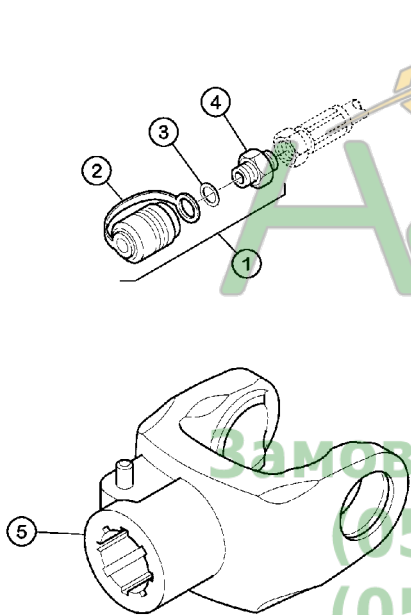

A7323040110.00

KIT RUSSIE TRANSMISSION STD