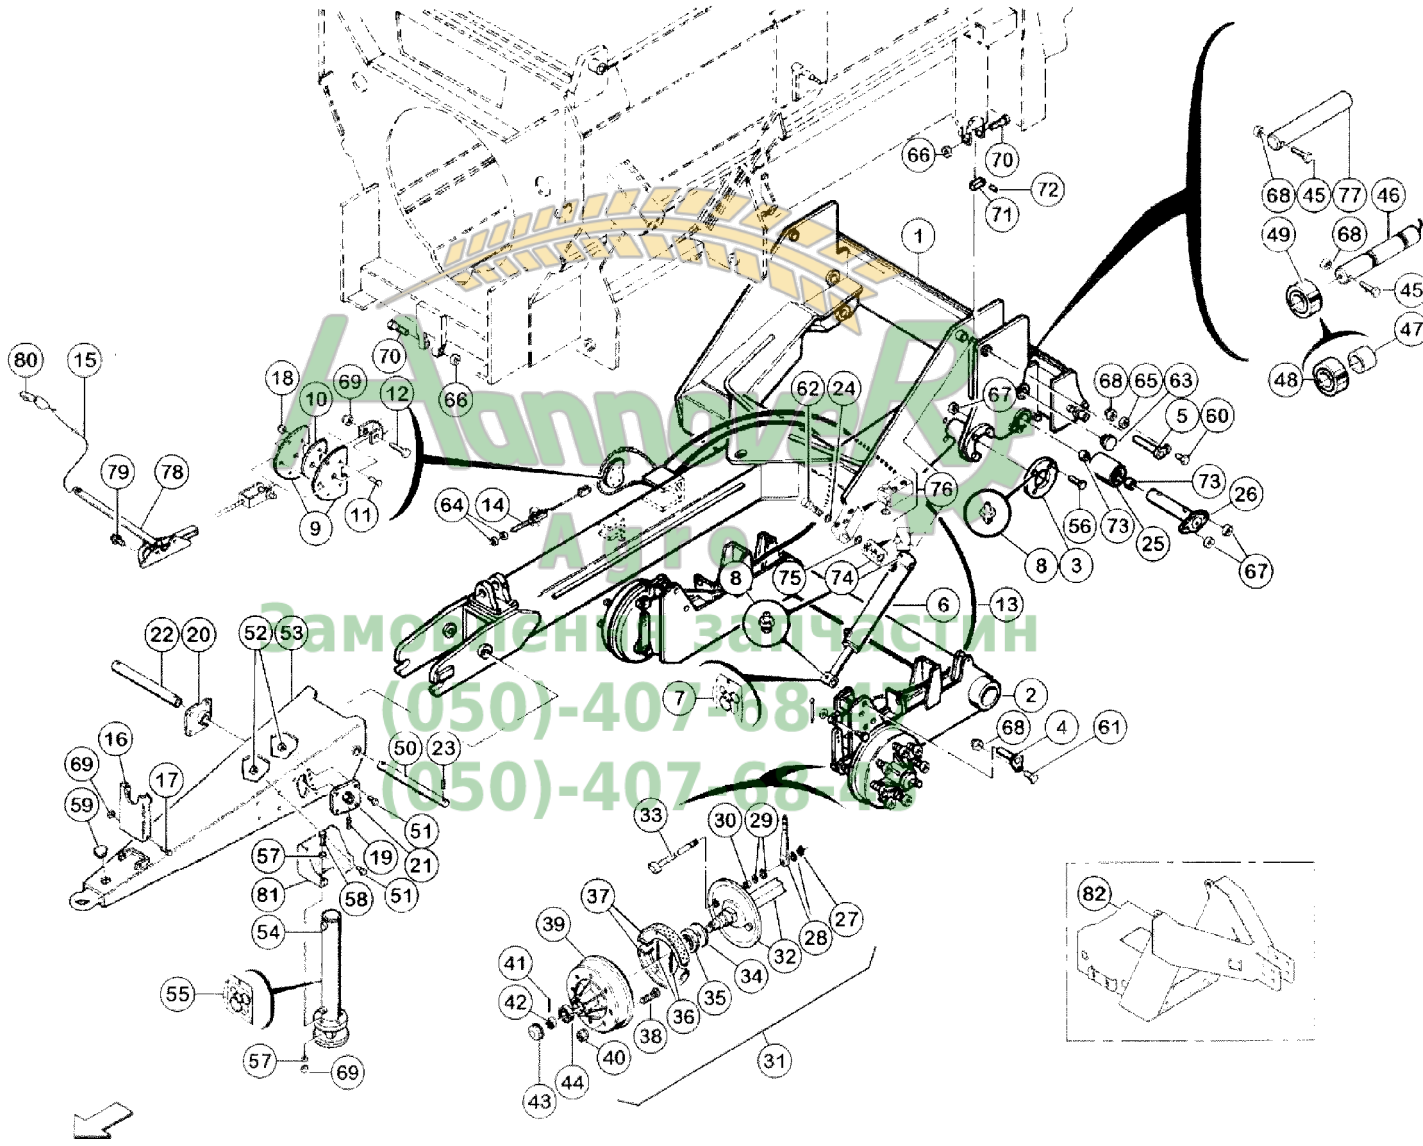

A732304000802

Machine type: EUROMIX 850 F

Catalog No.: A7323040.03 (981958 - 064211)

Description: FRAME (981958 - 064211)

Position	Part number	Quantity	Description	from ...	... to	Price	Comment
1	A5304190	1	MAIN FRAME	981958	064211	On request	Rpl A5350392
2	A5350439	1	AXLE	981958	064211	On request	-
3	A5310307	2	FLANGE	981958	064211	On request	-
4	A5350444	2	PIN	981958	064211	On request	A? 25 <->110
5	A5310029	2	AXLE + PLATE	981958	064211	On request	A? 25 <->195
6	A4015074	2	HYDRAULIC CYLINDER	981965	064211	On request	Rpl A4015052
7	A4200207	0	SEAL KIT	981958	064211	On request	Q? : A4015074
8	82200800	0	GREASE NIPPLE FE/ZNXC3	981958	064211	On request	Q?
9	A5320043	2	FLANGE	981958	064211	On request	-
10	A5320047	1	SPACER	981958	064211	On request	-
11	80060620	4	HEXAGON HEAD SCREW FE/ZNXC3	981958	064211	On request	-
12	80061241	1	HEXAGON HEAD SCREW FE/ZNXC3	981958	064211	On request	-
13	A7060004	1	WIRE	981958	064211	On request	<->6400
14	A7060006	1	CABLE	981958	064211	On request	<->1515
15	A7060005	1	CABLE	981958	064211	On request	<->3000
16	A5320205	1	HOLDER	981958	064211	On request	-
17	80061271	2	HEXAGON HEAD SCREW FE/ZNXC3	981958	064211	On request	-
18	80200630	4	SELF-LOCKING NUT FE/ZNXC3	981958	064211	On request	-
19	80451061	2	ROLL PIN FLZNNC	981958	064211	On request	A? 10x60
20	A5350563	1	RIGHT PLATE	981958	064211	On request	-
21	A5350564	1	LEFT PLATE	981958	064211	On request	-
22	A5310094	1	AXLE	981958	064211	On request	A? 40 <->406
23	80451045	2	ROLL PIN	981958	064211	On request	A? 10 <->45
24	A4230017	4	BUSH BS	981965	064211	On request	: A4071204 NAUDER
24	A4230017	2	BUSH BS	981958	064211	On request	: A4071205 HYDAC
25	A5350419	2	ROLL	981958	064211	On request	-
26	A5310119	2	AXLE	981958	064211	On request	A? 60 <->311