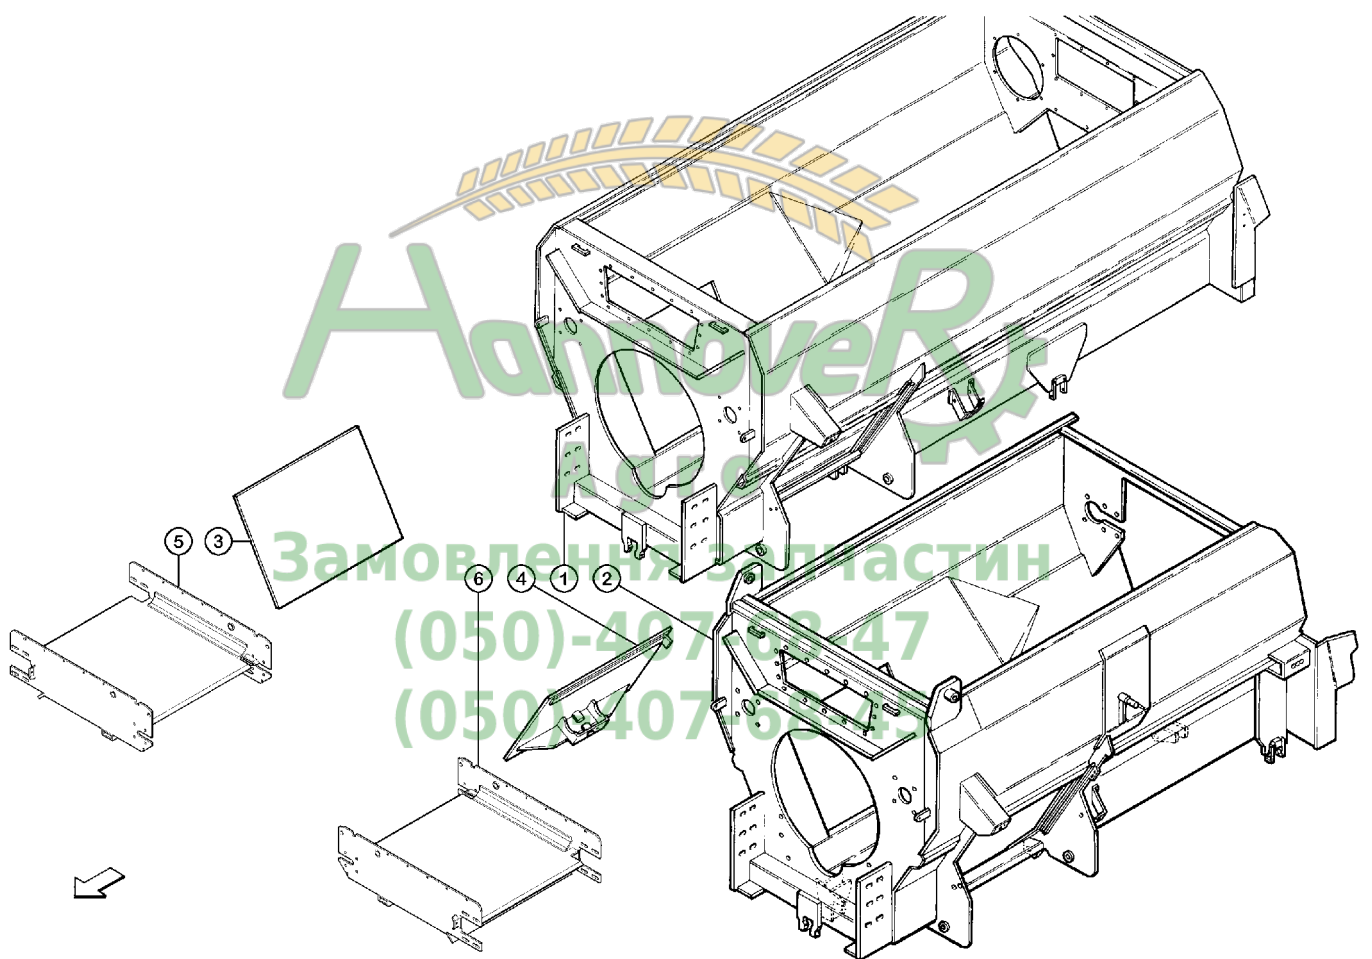

A732304004.00

Machine type: EUROMIX 850 F

Catalog No.: A7323040.03 (981958 - 064211)

Description: BODY DOUBLE DISTRIBUTION (981958 - 064211)

Position	Part number	Quantity	Description	from ...	... to	Price	Comment
1	A5350477	1	HOPPER	981958	064211	On request	: 850 N + EXPORT
2	A5350551	1	DOUBLE SIDE HOPPER	981958	064211	On request	: 850 F + EXPORT
3	A5350391	1	RIGHT DOOR	981958	064211	On request	-
4	A5350338	1	LEFT DOOR	981958	064211	On request	-
5	A5350463	1	RIGHT STD CONVEYOR FRAME	981958	064211	On request	-
5	A5350465	1	RIGHT SHORT CONVEYOR FRAME	981958	064211	On request	-
6	A5350462	1	LEFT STD CONVEYOR FRAME	981958	064211	On request	-
6	A5350464	1	LEFT SHORT CONVEYOR FRAME	981958	064211	On request	-