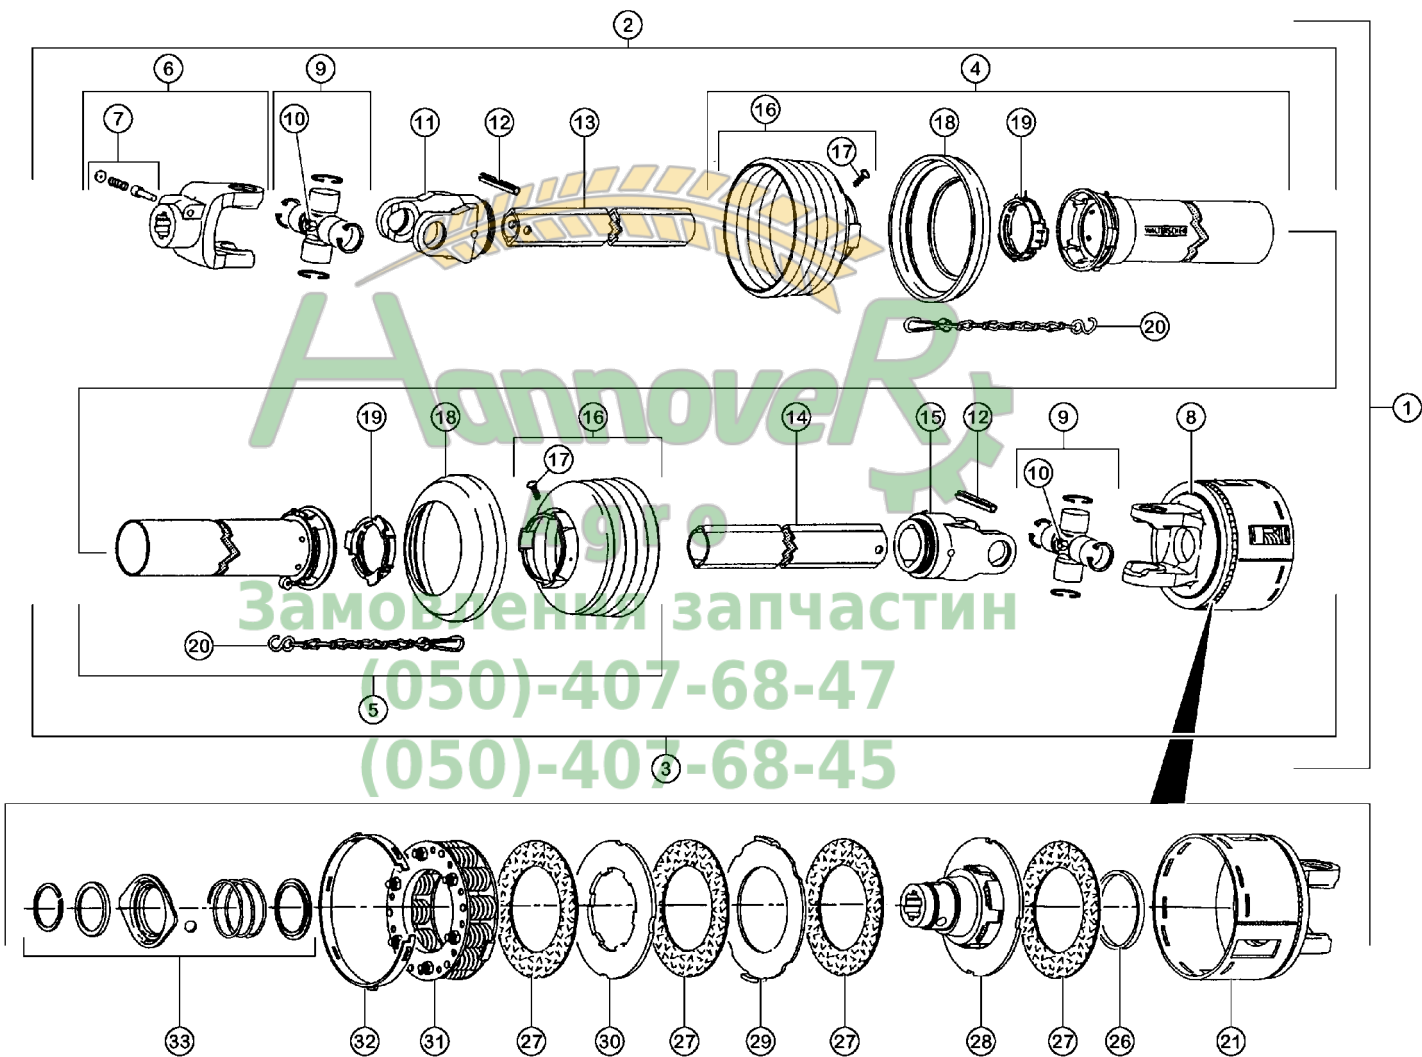

A7323040078.00

Machine type: EUROMIX 850 F

Catalog No.: A7323040.03 (981958 - 064211)

Description: PTO SHAFT FRICTION CLUTCH (981958 - 064211)

Position	Part number	Quantity	Description	from ...	... to	Price	Comment
1	A7800403	1	P.T.O. SHAFT W2400 AA1010	981958	064211	On request	*
2	A7806401	1	CPL INNER 1/2 P.T.O. SHAFT	981958	064211	On request	: AA 1010
2	A7806403	1	CPL INNER 1/2 P.T.O. SHAFT	981958	064211	On request	: AA 860
3	A7807401	1	CPL OUTER 1/2 P.T.O. SHAFT	981958	064211	On request	: AA 1010
3	A7807403	1	CPL OUTER 1/2 P.T.O. SHAFT	981958	064211	On request	: AA 860
4	A7917006	1	CPL OUTER 1/2 PROTECTOR	981958	064211	On request	: AA 1010
4	A7917009	1	CPL OUTER 1/2 PROTECTOR	981958	064211	On request	: AA 860
5	A7916006	1	INNER 1/2 PROTECTOR	981958	064211	On request	: AA 1010
5	A7916007	1	CPL INNER 1/2 PROTECTOR	981958	064211	On request	: AA 860
6	A7903013	1	QUICK-DISCONNECT YOKE	981958	064211	On request	-
7	A7904002	1	COMPLETE LOCK SLEEVE	981958	064211	On request	-
8	A7910059	1	COMPLETE FRICTION CLUTCH	981958	064211	On request	: 1550 N.m
9	A7905009	2	COMPLETE CROSS	981958	064211	On request	-
10	A7905010	2	LUBRICATOR	981958	064211	On request	-
11	A7903014	1	YOKE	981958	064211	On request	-
12	80451060	2	ROLL PIN	981958	064211	On request	-
13	A7908014	1	INNER TUBE <->880	981958	064211	On request	: AA 1010
13	A7908024	1	INNER TUBE	981958	064211	On request	: AA 860
14	A7908015	1	OUTER TUBE <->865	981958	064211	On request	: AA 1010
14	A7908025	1	OUTER TUBE	981958	064211	On request	: AA 860
15	A7903015	1	YOKE	981958	064211	On request	-
16	A7921012	2	COMPLETE SAFETY SHIELD	981958	064211	On request	-
17	A7925007	2	BOLT	981958	064211	On request	-
18	A7921013	2	BUSH	981958	064211	On request	-
19	A7921014	2	BUSH	981958	064211	On request	-
20	A7922001	2	CHAIN	981958	064211	On request	-
21	A7910050	1	CLUTCH HOUSING	981958	064211	On request	-