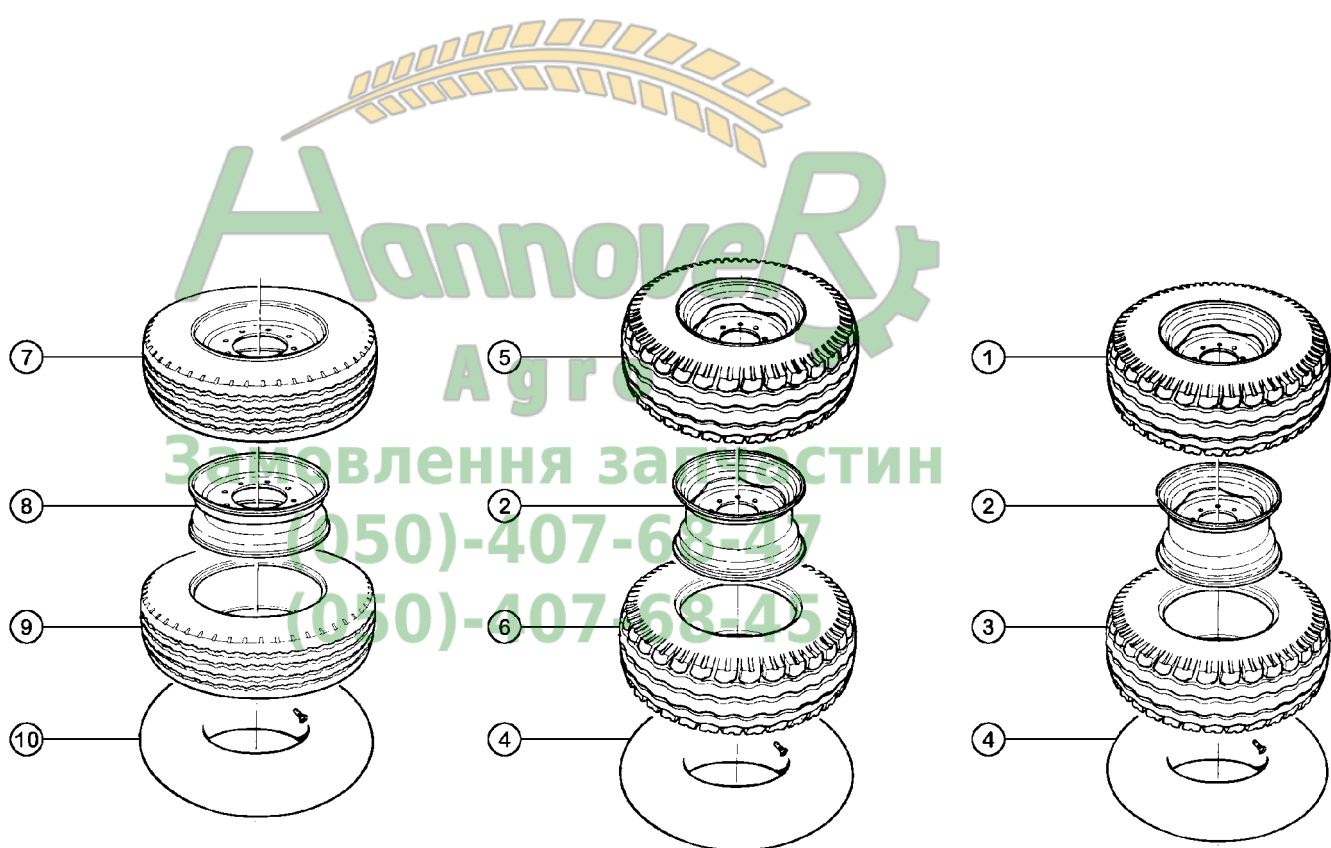

A7323040092.00

Machine type: EUROMIX 850 F

Catalog No.: A7323040.03 (981958 - 064211)

Description: TYRE (981958 - 064211)

Position	Part number	Quantity	Description	from ...	... to	Price	Comment
1	A7020039	2	CPL WHEEL 13/65X18 14 PR 8 HO.	981958	064211	On request	STD
2	A7020115	2	RIM 8 HOLES 11X18	981958	064211	On request	-
3	A7020220	2	TYRE 13/65X18 14 PR	981958	064211	On request	-
4	A7020303	2	AIR TUBE 13/65	981958	064211	On request	-
5	A7020037	2	CPL WHEEL 13/65X18 16PR 8 HOL.	981958	064211	On request	OPT
6	A7020206	2	TYRE 13/65X18 16 PR	981958	064211	On request	-
7	A7020036	2	CPL WHEEL 285X70R19,5 8H D+30	981958	064211	On request	OPT *
8	A7020114	2	RIM 8H 7.50X19,5 5/8 D30	981958	064211	On request	*
9	A7020203	2	TYRE 285X70R 19,5	981958	064211	On request	-
10	A7020301	2	AIR TUBE 285X70 R19,5	981958	064211	On request	-