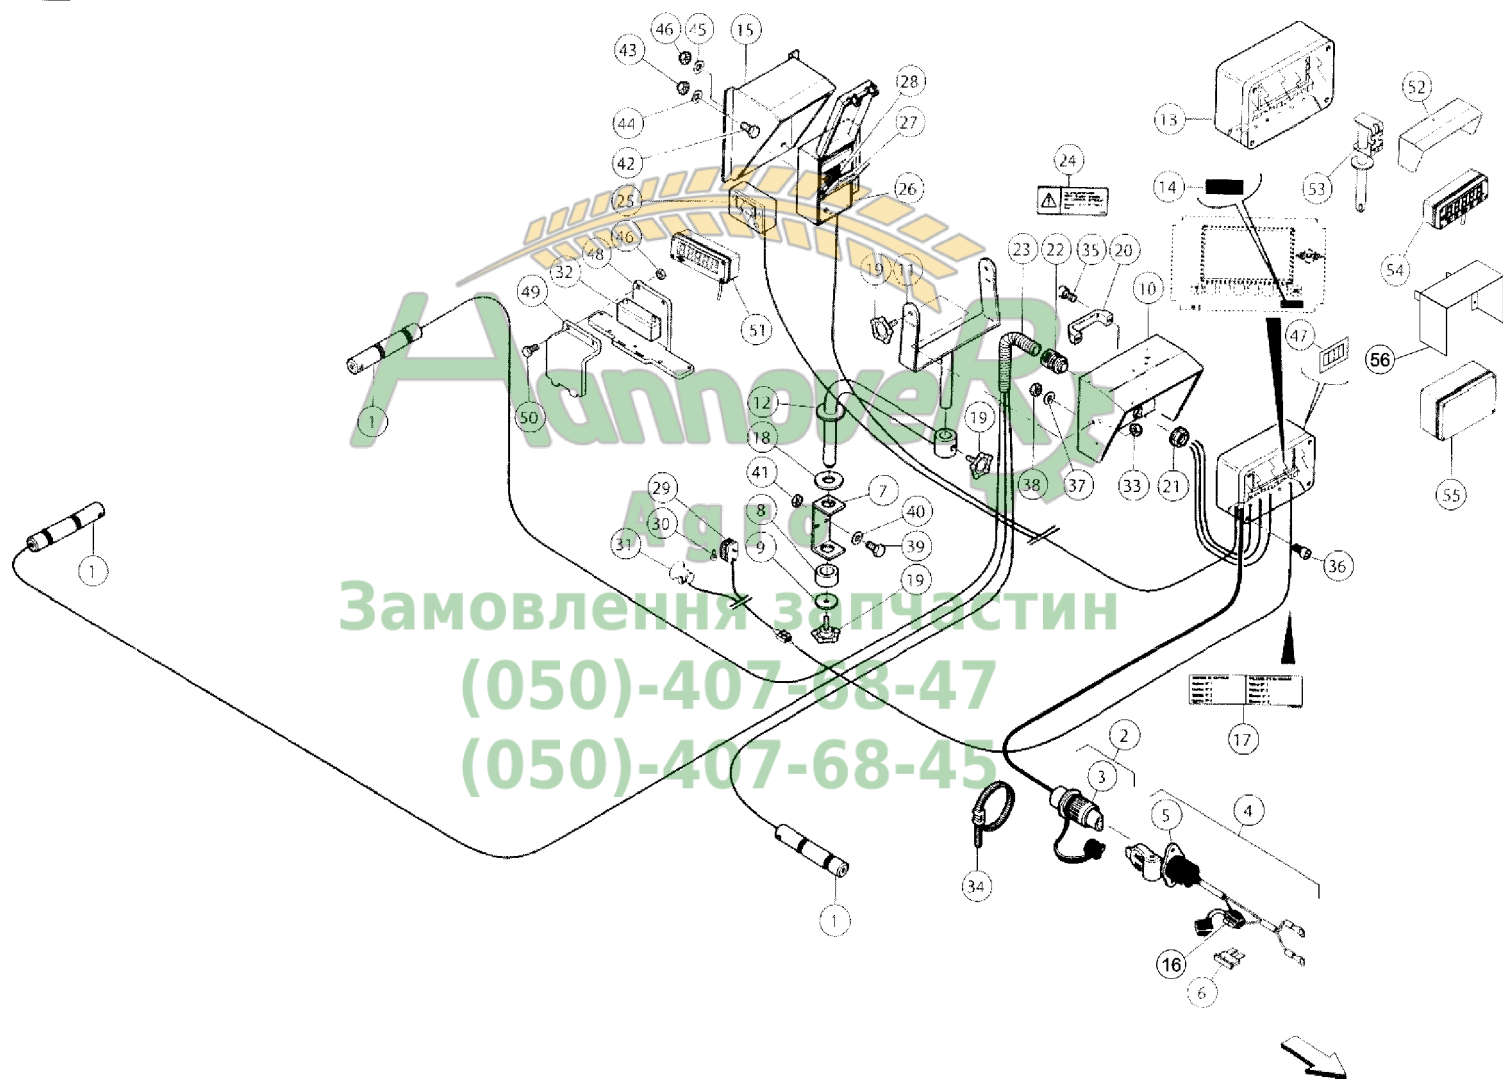

A7323050034.02

Machine type: EUROMIX 850 F

Catalog No.: A7323040.03 (981958 - 064211)

Description: DIGITAL WEIGHING BOX SIMPLE * (981958 - 064211)

Position	Part number	Quantity	Description	from ...	... to	Price	Comment
1	A7040219	3	SENSOR	981958	064211	On request	A? 40
2	A7040065	1	HARNESS	981958	064211	On request	-
3	N01620A0	1	CONNECTOR	981958	064211	On request	-
4	83233002	1	HARNESS, WIRING	981958	064211	On request	-
5	N01621A0	1	CONNECTOR	981958	064211	On request	-
6	83233017	1	FUSE ATO 15,0 A	981958	064211	On request	-
7	A5310356	1	SUPPORT	981958	033823	On request	-
8	A5310362	1	TUBE	981958	033823	On request	-
9	A5330122	1	WASHER	981958	033823	On request	-
10	A5305020	1	SUPPORT	981958	033823	On request	Rpl A5250437
11	A5350438	1	HOLDER ATTACHMENT	981958	033823	On request	-
12	A5350450	1	TUBE	981958	033823	On request	-
13	A7040232	1	SIMPLE BOX IND360	981958	064211	On request	: F
13	A7040240	1	PROGRAM. BOX IND360	981958	064211	On request	: F
14	A7300031	1	STICKER FOR SIMPLE WEIGHING	981958	064211	On request	: F
14	A7300032	1	STICKER FOR SIMPLE WEIGHING	981958	064211	On request	: GB
14	A7300033	1	STICKER FOR SIMPLE WEIGHING	981958	064211	On request	: D
14	A7300041	1	STICKER FOR SIMPLE WEIGHING	981958	064211	On request	: DK
14	A7300369	1	STICKER FOR SIMPLE WEIGHING	981958	064211	On request	: NL
14	A7300034	1	STICKER FOR PROGR. WEIGHING	981958	064211	On request	: F
14	A7300035	1	STICKER FOR PROGR. WEIGHING	981958	064211	On request	: GB
14	A7300036	1	STICKER FOR PROGR. WEIGHING	981958	064211	On request	: D
14	A7300042	1	STICKER FOR PROGR. WEIGHING	981958	064211	On request	: DK
14	A7300370	1	STICKER FOR PROGR. WEIGHING	981958	064211	On request	: NL
15	A5350430	1	PRINT BOX HOLDER	981958	064211	On request	-
16	83233003	1	FUSE HOLDER	981958	064211	On request	-
17	A7300037	1	STICKER	981958	064211	On request	-