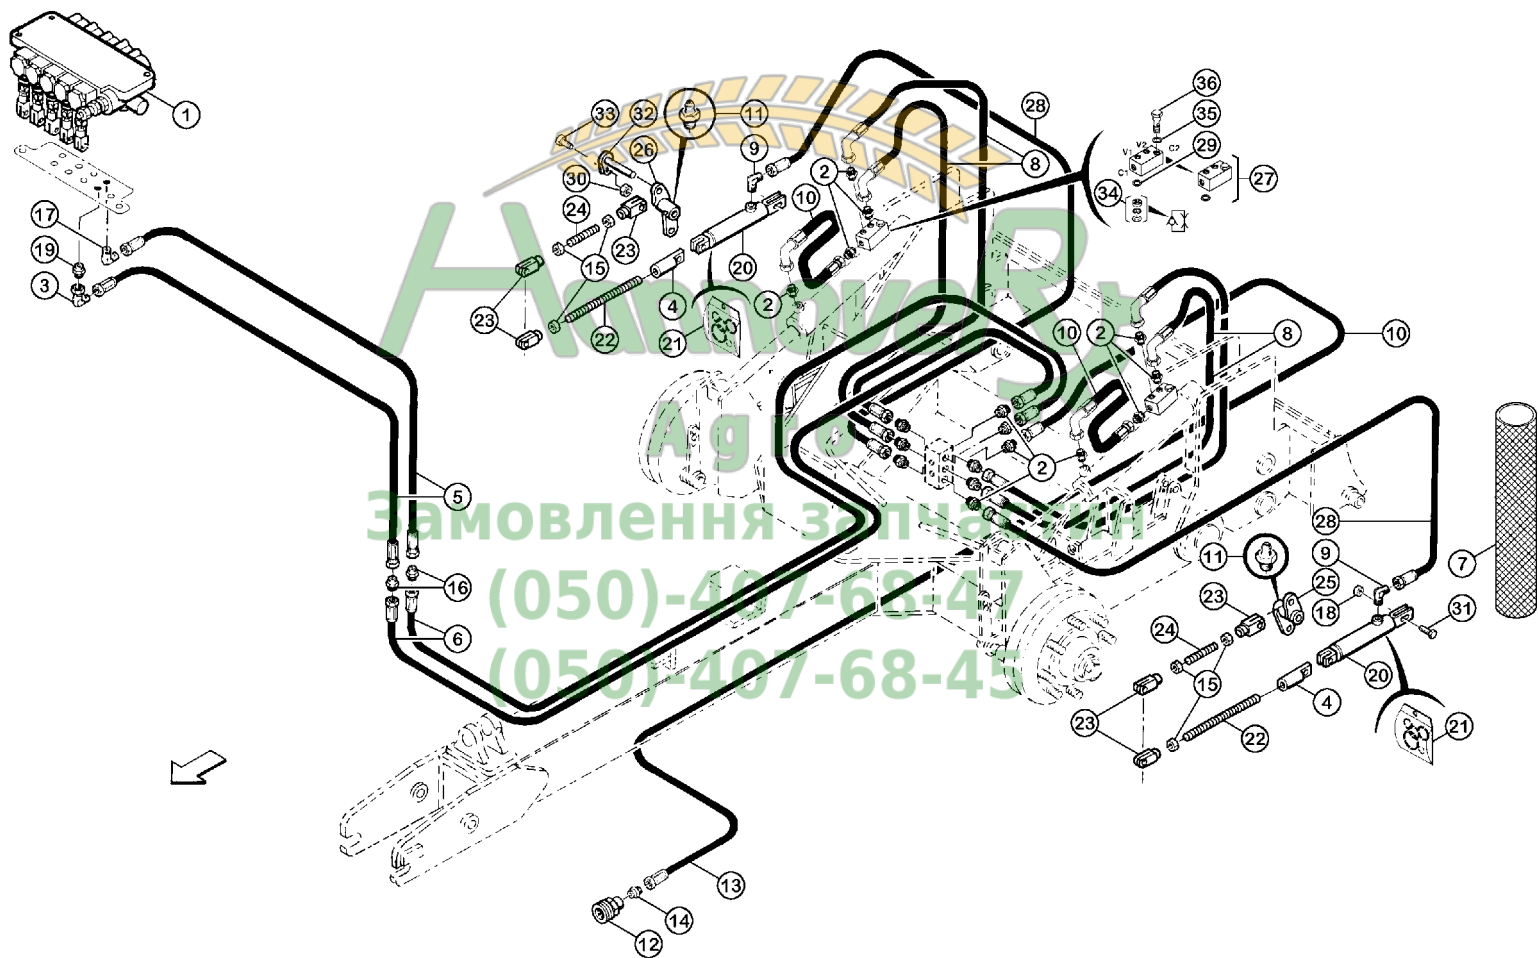

A7323040054.00

Machine type: EUROMIX 850 F

Catalog No.: A7323040.03 (981958 - 064211)

Description: HYDRAULIC * FRAME (981958 - 064211)

Position	Part number	Quantity	Description	from ...	... to	Price	Comment
1	A4055072	1	DISTRIBUTOR 1SA + 4DA	981958	064211	On request	: HIDROIRMA * 1
1	A4055074	1	VALVE, DIVERTER	981958	064211	On request	: DINOIL * 2
2	A4080411	17	MALE STUD CONNECTOR	981958	064211	On request	-
3	A4082701	1	AJUSTABLE MALE STUD ELBOW	981958	064211	On request	-
4	A5310326	2	CLEVIS	981958	064211	On request	-
5	A4922177	2	HYDRAULIC HOSE	981958	064211	On request	<->1750
6	A4922351	2	HYDRAULIC HOSE	981958	064211	On request	<->3500
7	A7251207	1	HOSE	981958	064211	On request	<->1200
8	A4922201	4	HOSE, HYDRAULIC	981958	064211	On request	<->2000
9	A4080813	2	MALE STUD ELBOW ZBC	981958	064211	On request	-
10	A4922037	2	HYDRAULIC HOSE	981958	064211	On request	<->360
11	82200800	0	GREASE NIPPLE FE/ZNXC3	981958	064211	On request	Q?
12	A7181002	1	VALVE	981958	064211	On request	-
13	A4922590	1	HYDRAULIC HOSE	981958	064211	On request	<->5900
14	A4080415	1	MALE STUD CONNECTOR	981958	064211	On request	-
15	80201470	6	NUT FE/ZNXC3	981958	064211	On request	-
16	A4080311	2	STRAIGHT COUPLING ZBC	981958	064211	On request	-
17	A4080810	1	MALE STUD ELBOW ZBC	981958	064211	On request	-
18	80201240	2	SELF-LOCKING NUT E/ZNXC32	981958	064211	On request	-
19	A4080418	1	FITTING, HYDRAULIC, UNION	981958	064211	On request	-
20	A4010002	2	CYLINDER, HYDRAULIC	981958	064211	On request	-
21	A4200057	0	SEAL KIT	981958	064211	On request	Q? : A4010002
22	A5310336	2	THREADED ROD	981958	064211	On request	A? 14 <->360
23	A7060204	6	CLEVIS + AXLE	981958	064211	On request	-
24	A5210030	2	THREADED ROD	981958	064211	On request	A? 14 <->120
25	A5350441	1	LEFT CONNECTING ROD	981958	064211	On request	-
26	A5350440	1	RIGHT CONNECTING ROD	981958	064211	On request	-