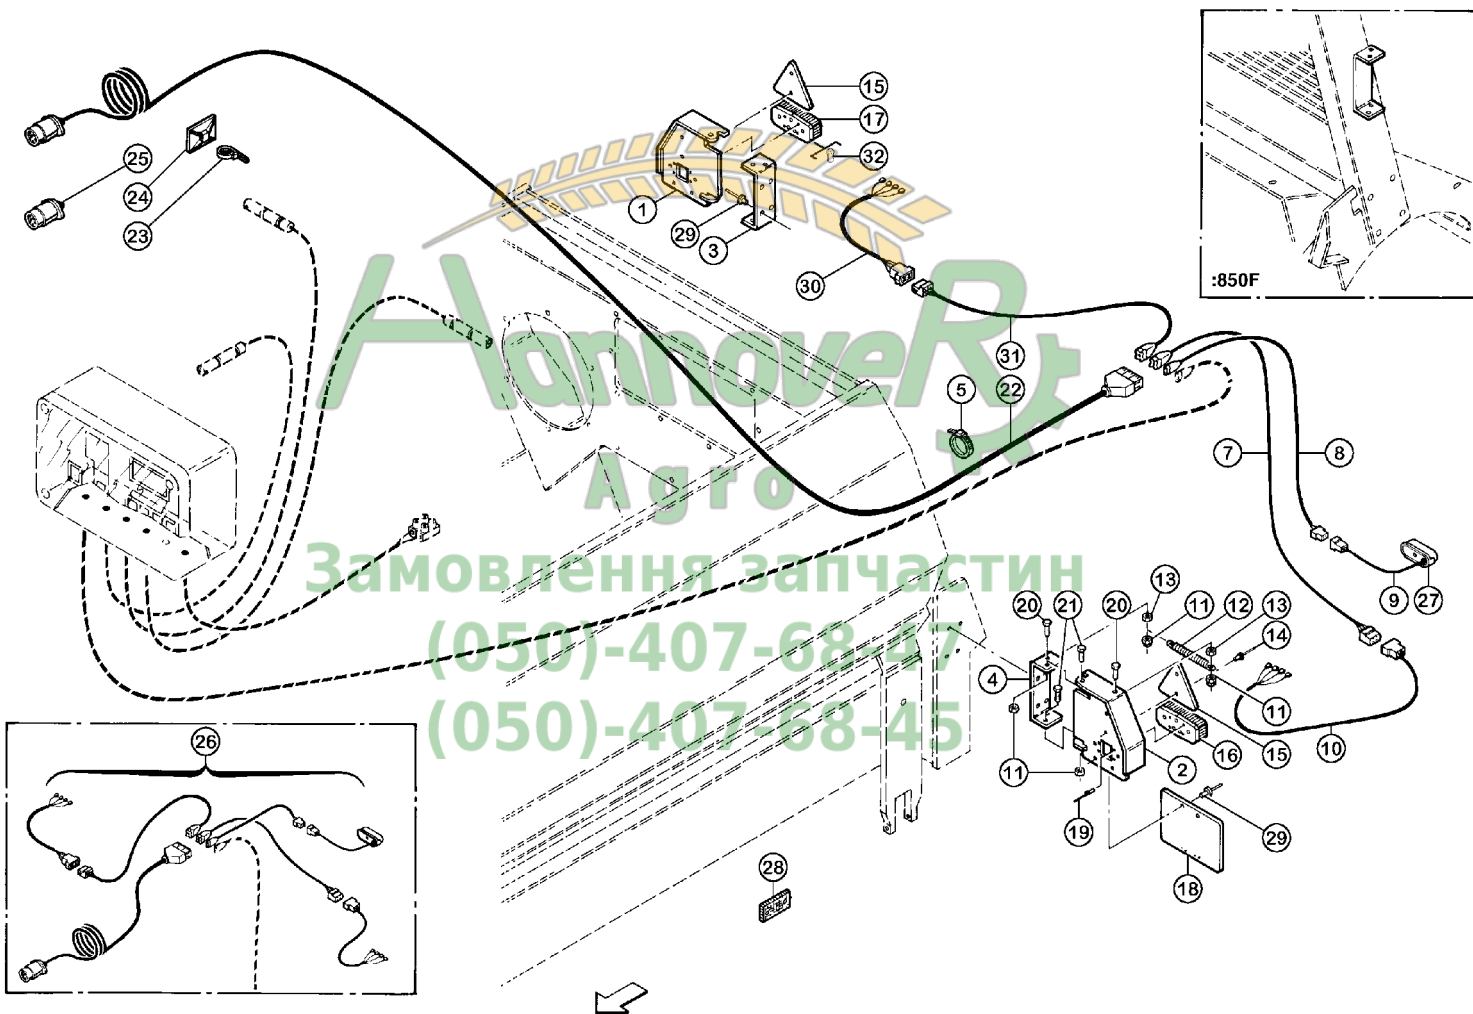

A7323040028.01

Machine type: EUROMIX 850 F

Catalog No.: A7323040.03 (981958 - 064211)

Description: LIGHTING (981958 - 064211)

Position	Part number	Quantity	Description	from ...	... to	Price	Comment
1	A5250150	1	SUPPORT	981958	064211	On request	-
2	A5250149	1	SUPPORT	981958	064211	On request	-
3	A5220287	1	SUPPORT	981958	064211	On request	-
4	A5220283	1	LEFT U BAR	981958	064211	On request	-
5	83090098	0	COLLAR	981958	064211	On request	Q? <->357
7	A7040034	1	LEFT LIGHT CABLE	981958	064211	On request	-
8	A7040035	1	PLATE LIGHTING CABLE	981958	064211	On request	-
9	A7040041	1	PLATE LIGHTING CABLE	981958	064211	On request	-
10	A7040042	1	LEFT LIGHT CABLE	981958	064211	On request	-
11	80201040	8	SELF-LOCKING NUT FE/ZNXC3	981958	064211	On request	-
12	A8331900	2	TENSION SPRING	981958	064211	On request	-
13	80201070	4	NUT FE/ZNXC3	981958	064211	On request	-
14	80370426	0	RIVET	981958	064211	On request	Q? A? 4.8x26
15	A7040304	2	FRAME, HITCH	981958	064211	On request	-
16	83240409	1	LEFT REAR LIGHT	981958	064211	On request	-
17	83240410	1	RIGHT REAR LIGHT	981958	064211	On request	-
18	83240430	1	REGISTRATION PLATE	981958	064211	On request	-
19	80370416	0	RIVET	981958	064211	On request	Q? A? 4x14
20	80061041	8	HEXAGON HEAD SCREW FE/ZNXC3	981958	064211	On request	-
21	80061073	4	HEXAGON HEAD SCREW FE/ZNXC3	981958	064211	On request	-
22	A7040037	1	LIGHTING FEEDER	981958	064211	On request	-
23	A7250604	0	CLAMP 320.38	981958	064211	On request	Q? <->180
24	A7250651	0	MOUNTING BASE	981958	064211	On request	Q?
25	A7040402	1	7 TERMINAL PLUG	981958	064211	On request	-
26	A7040014	1	LIGHTING CABLE	981958	064211	On request	-
27	A7040306	1	PLATE LIGHTING	981958	064211	On request	-
28	83240016	1	REFLECTOR WHITE ADHESIVE	981958	064211	On request	-