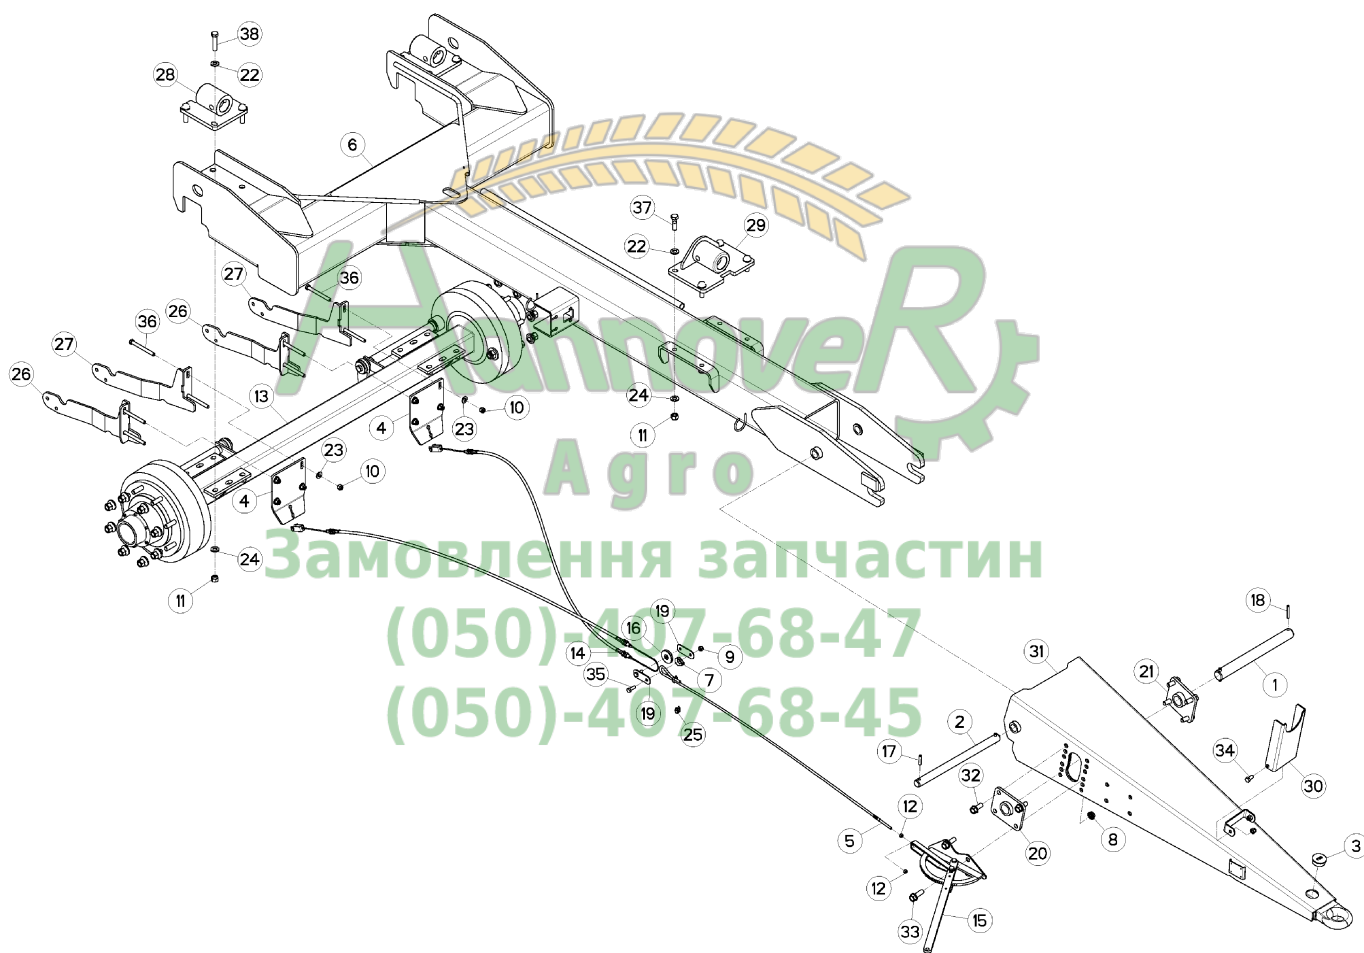

Machine type: EURO.II 1060 GOULOTT
Catalog No.: AR025ATL.D (043803 - A0000)
Description: FRAME + AXLE (053818 - 073183)

Position	Part number	Quantity	Description	from ...	... to	Price	Comment
1	A5310094	1	AXLE	053818	073183	On request	-
2	A5310252	1	AXLE	053818	073183	On request	-
3	A7250513	1	PLUG	053818	073183	On request	-
4	A5230497	2	CYLINDER STOP	053818	073183	On request	-
5	A7060074	1	WIRE	053818	073183	On request	-
6	A5350781	1	CHASSIS	053818	073183	On request	-
7	A5307200	1	CABLE TERMINAL	053818	073183	On request	-
8	80201651	8	UNDERSERRAT.S.LOC.NUT FE/ZNXC3	053818	073183	On request	-
9	80201040	2	SELF-LOCKING NUT FE/ZNXC3	053818	073183	On request	-
10	80201240	10	SELF-LOCKING NUT E/ZNXC32	053818	073183	On request	-
11	80201630	12	SELF-LOCKING NUT FE/ZNXC3	053818	073183	On request	-
12	80200870	2	NUT FE/ZNXC3	053818	073183	On request	-
13	A5350485	1	AXLE	053818	073183	On request	-
14	A7060004	1	WIRE	053818	073183	On request	-
15	A5350820	1	PARKING BRAKE (HANDLE)	053818	073183	On request	-
16	A5307190	1	ROLLER	053818	073183	On request	-
17	80451046	2	ROLL PIN FLZNNC	053818	073183	On request	-
18	80451061	2	ROLL PIN FLZNNC	053818	073183	On request	-
19	A5307220	2	PLATE	053818	073183	On request	-
20	A5350563	1	RIGHT PLATE	053818	073183	On request	-
21	A5350564	1	LEFT PLATE	053818	073183	On request	-
22	80281600	12	CONICAL SPRING WASHER FLZNNC	053818	073183	On request	-
23	80251227	8	PLAIN WASHER FE/ZNXC3	053818	073183	On request	-
24	80251634	12	PLAIN WASHER FE/ZNXC3	053818	073183	On request	-
25	A5307210	2	GREENHOUSE-CABLE	053818	073183	On request	-
26	A5250373	2	LEFT HOLDER	053818	073183	On request	-
27	A5250380	2	RIGHT HOLDER	053818	073183	On request	-