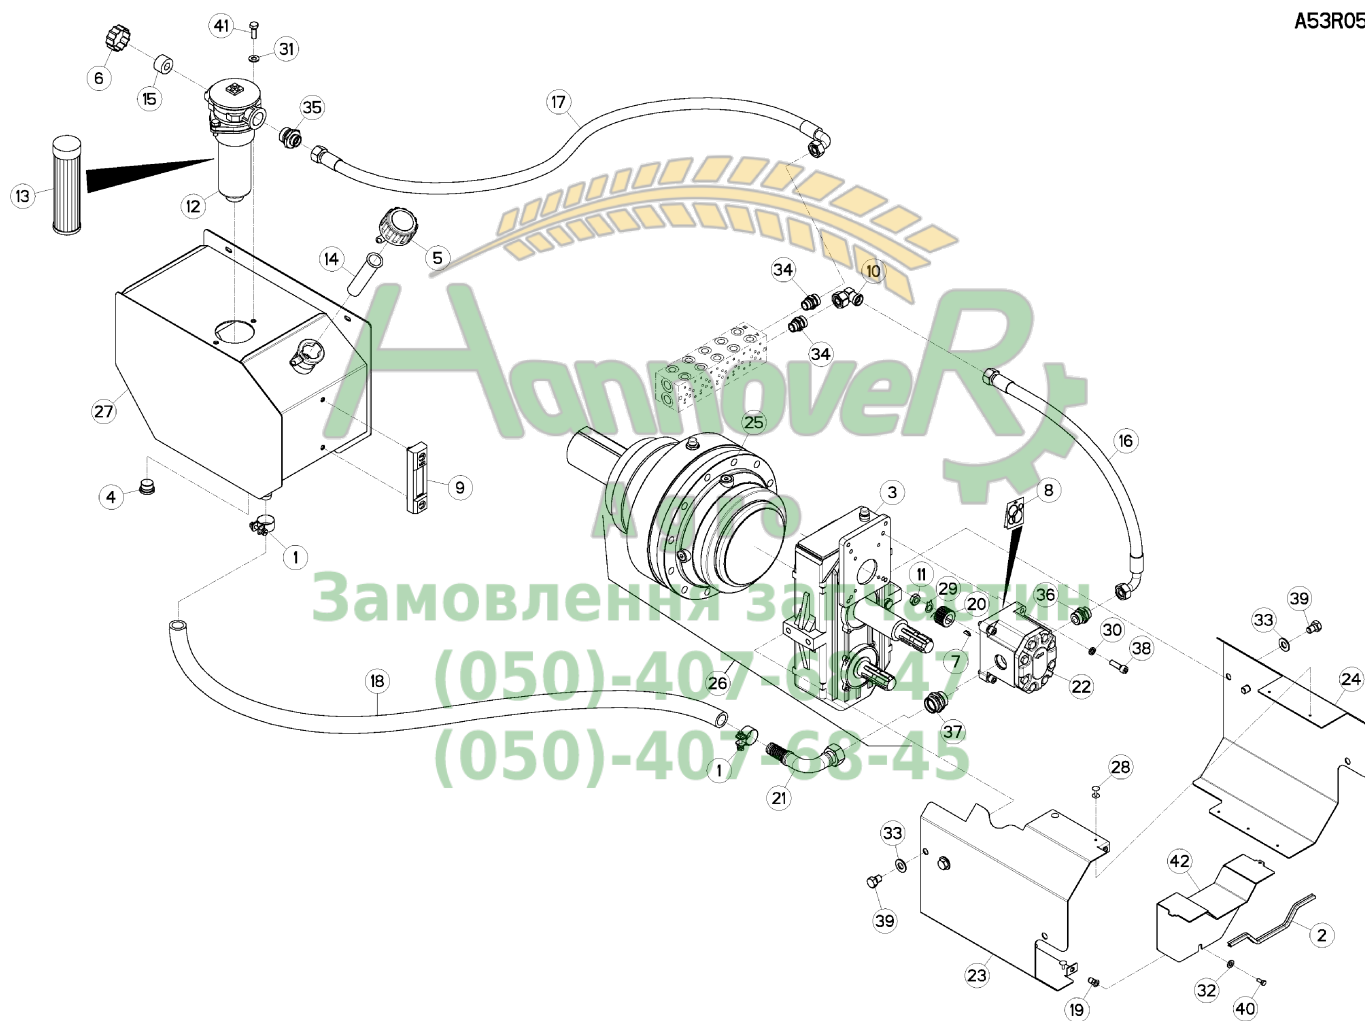

Machine type: EURO.II 1060 GOULOTT
Catalog No.: AR025ATL.D (043803 - A0000)
Description: HYDRAULIC SYSTEM (053822 - A0000)

Position	Part number	Quantity	Description	from ...	... to	Price	Comment
1	A7250656	2	CLAMP	053822	A0000	On request	-
2	A7250710	1	RETAINER RING	053822	A0000	On request	-
3	A7010308	1	HOUSING	053822	A0000	On request	-
4	A4061804	1	PLUG + SEAL	053822	A0000	On request	-
5	A4079000	1	PLUGFILTER	053822	A0000	On request	-
6	A4079025	1	PLUG	053822	A0000	On request	-
7	80650407	1	WOODRUFF KEY	053822	A0000	On request	-
8	A4200132	1	SEAL KIT	053822	A0000	On request	-
9	A4079002	1	LEVEL GAUGE	053822	A0000	On request	-
10	A4082705	1	AJUSTABLE MALE STUD ELBOW	053822	A0000	On request	-
11	A4045002	1	NUT	053822	A0000	On request	-
12	A4079001	1	COMPLETE FILTER	053822	A0000	On request	-
13	A4079005	1	FILTER	053822	A0000	On request	-
14	A4079007	1	FILTER	053822	A0000	On request	-
15	A4079026	1	FILTER	053822	A0000	On request	-
16	A4924062	1	HOSE, HYDRAULIC	053822	A0000	On request	<->650 mm
17	A4924225	1	HOSE	053822	A0000	On request	<->2250 mm
18	A4936130	1	HYDRAULIC HOSE	053822	A0000	On request	<->0 mm
19	A8359108	2	INSERT NUT HEX M8	053822	A0000	On request	-
20	A7011100	1	SLEEVE	053822	A0000	On request	-
21	A4069911	1	NIPPLE + NUT	053822	A0000	On request	-
22	A4041036	1	PUMP	053822	A0000	On request	-
23	A5308200	1	SHIELD	053822	A0000	On request	-
24	A5308210	1	SHIELD	053822	A0000	On request	-
25	A7010225	1	REDUCTION GEARBOX	053822	A0000	On request	-
26	A7010227	1	GEARCASE, REDUCER	053822	A0000	On request	-
27	A5250176	1	TANK	053822	A0000	On request	-