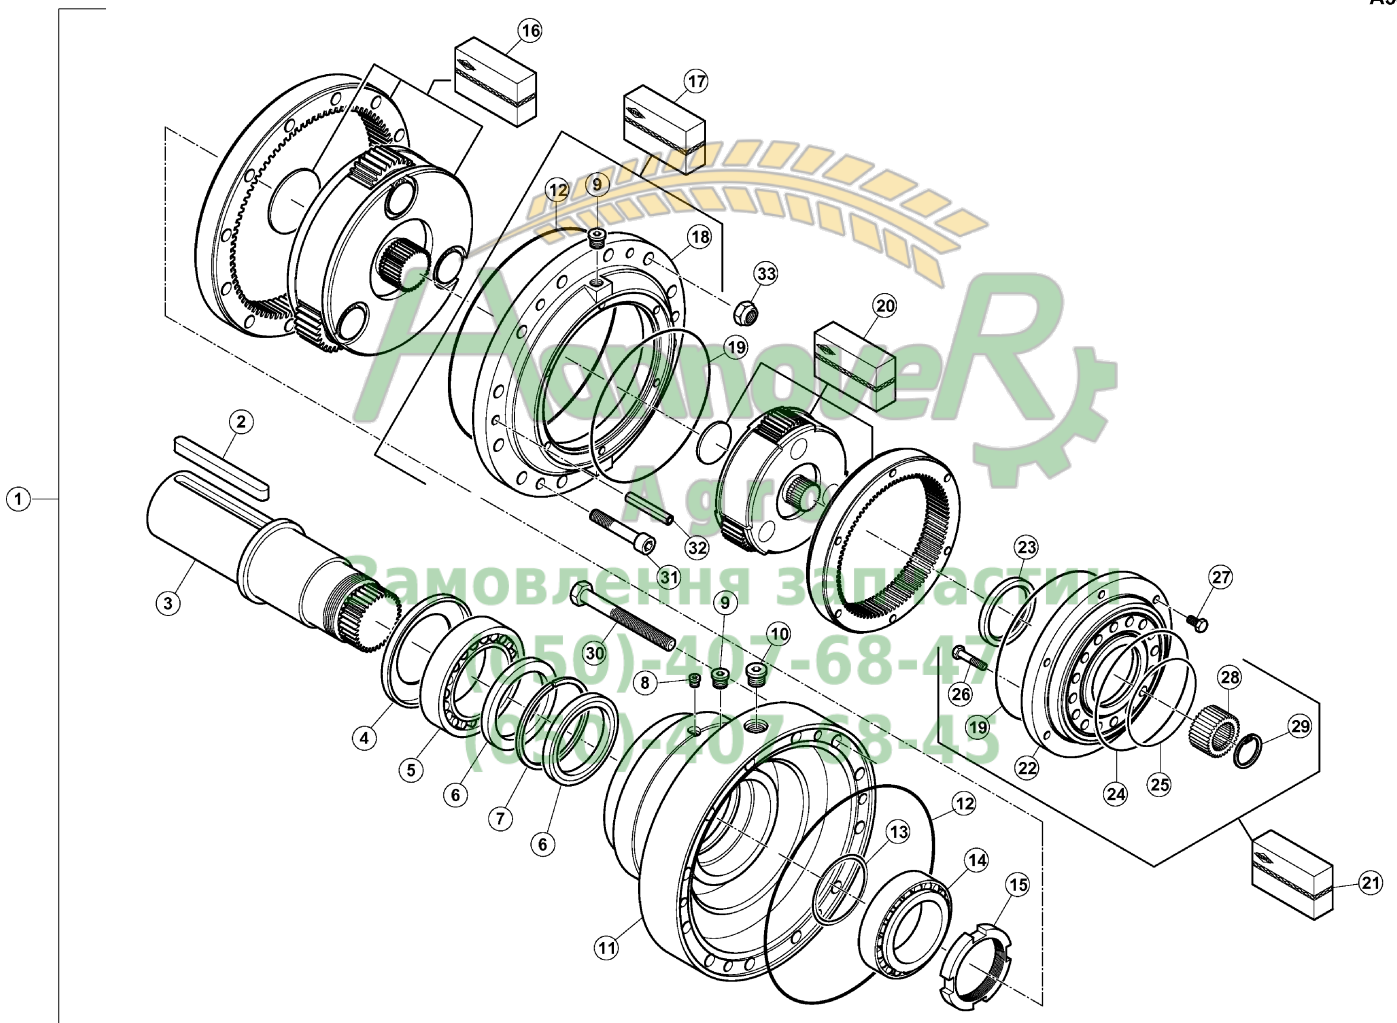

Machine type: EURO.II 1060 GOULOTT

Catalog No.: AR025ATL.D (043803 - A0000)

Description: GEAR REDUCER A7010225 (043803 - A0000)

Position	Part number	Quantity	Description	from ...	... to	Price	Comment
1	A7010225	1	REDUCTION GEARBOX	043803	A0000	On request	-
2	80652598	1	PARALLEL KEY A	043803	A0000	On request	-
3	A7011666	1	SHAFT	043803	A0000	On request	-
4	A7011667	1	BUSH	043803	A0000	On request	-
5	81309517	1	TAPERED ROLLER BEARING	043803	A0000	On request	-
6	A7011689	2	BUSH	043803	A0000	On request	-
7	A7011668	1	BUSH	043803	A0000	On request	-
8	A7011540	1	PLUG 1/8" G	043803	A0000	On request	-
9	A7011509	4	PLUG 3/8" G	043803	A0000	On request	-
10	A7011508	2	PLUG	043803	A0000	On request	-
11	A7011669	1	FLANGE	043803	A0000	On request	-
12	A7011601	2	O.RING 41150	043803	A0000	On request	-
13	A7011670	1	WASHER	043803	A0000	On request	-
14	81309613	1	TAPERED ROLLER BEARING	043803	A0000	On request	-
15	A7011671	1	LOCK NUT	043803	A0000	On request	-
16	A7011672	1	CPL SET OF PINION	043803	A0000	On request	-
17	A7011677	1	COMPLETE INTERMED. FLANGE	043803	A0000	On request	-
18	A7011678	1	INTERMED. FLANGE	043803	A0000	On request	-
19	A7011651	2	BUSH O.R. 3800	043803	A0000	On request	-
20	A7011679	1	CPL SET OF PINION	043803	A0000	On request	-
21	A7011684	1	FLANGE	043803	A0000	On request	-
22	A7011685	1	FLANGE	043803	A0000	On request	-
23	A7011686	1	BUSH 70X90X10	043803	A0000	On request	-
24	A7011687	1	BUSH O.R. 3650	043803	A0000	On request	-
25	A7011688	1	BUSH O.R. 3450	043803	A0000	On request	-
26	80061055	16	HEXAGON HEAD SCREW FE/ZNXC3	043803	A0000	On request	-
27	80061271	6	HEXAGON HEAD SCREW FE/ZNXC3	043803	A0000	On request	-