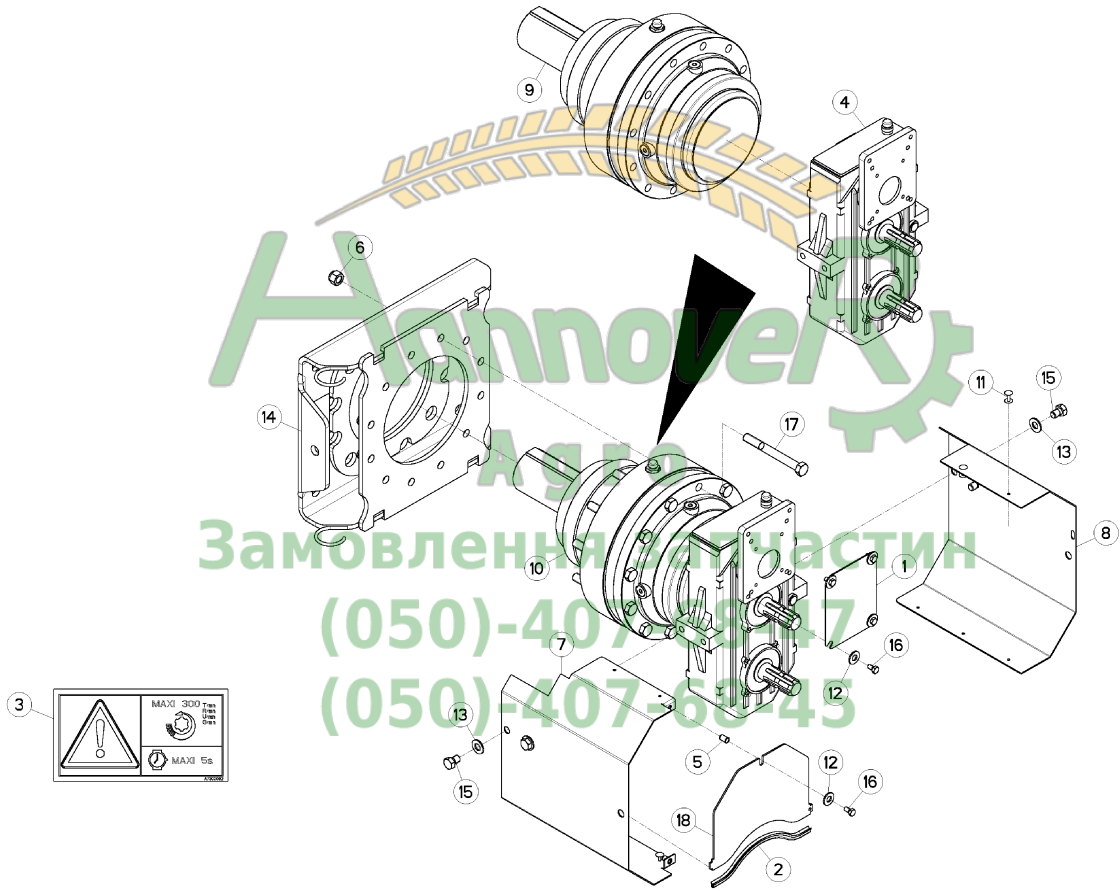

Амповерк
Замовлення частин
(050)-407-6547
(050)-407-6545

Machine type: EURO.II 1060 GOULOTT

Catalog No.: AR025ATL.D (043803 - A0000)

Description: GEAR REDUCER + BOX (043803 - 053821)

Position	Part number	Quantity	Description	from ...	... to	Price	Comment
1	A5310584	1	PLATE	043803	053821	On request	-
2	A7250710	1	RETAINER RING	043803	053821	On request	-
3	A7300082	1	STICKER REVERSE GEARBOX	043803	053821	On request	-
4	A7010309	1	MULTIPLIER R3/1	043803	053821	On request	-
5	80200899	2	THEARDED INSERT FE/ZNXC3	043803	053821	On request	-
6	80201630	12	SELF-LOCKING NUT FE/ZNXC3	043803	053821	On request	-
7	A5310806	1	RIGHT PROTECTION	043803	053821	On request	-
8	A5310807	1	LEFT PROTECTION	043803	053821	On request	-
9	A7010225	1	REDUCTION GEARBOX	043803	053821	On request	-
10	A7010226	1	REDUCTION GEARBOX	043803	053821	On request	-
11	80370419	5	RIVET	043803	053821	On request	-
12	80251227	5	PLAIN WASHER FE/ZNXC3	043803	053821	On request	-
13	80251430	4	PLAIN WASHER FE/ZNXC3	043803	053821	On request	-
14	A5350541	1	SUPPORT	043803	053821	On request	-
15	80061420	4	HEXAGON HEAD SCREW FE/ZNXC3	043803	053821	On request	-
16	80060816	5	HEXAGON HEAD SCREW FE/ZNXC3	043803	053821	On request	-
17	80061666	12	HEXAGON HEAD SCREW FE/ZNXC3	043803	053821	On request	-
18	A5310805	1	PROTECTION PLATE	043803	053821	On request	-

Агро

Замовлення запчастин

(050)-407-68-47

(050)-407-68-45