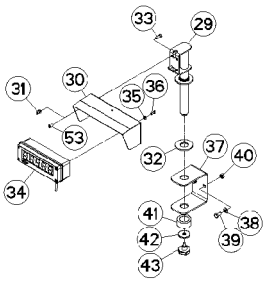

A53R0101 B

Hannover
Агро
Замовлення запчастин
(050)-497-68-47
(050)-497-68-45