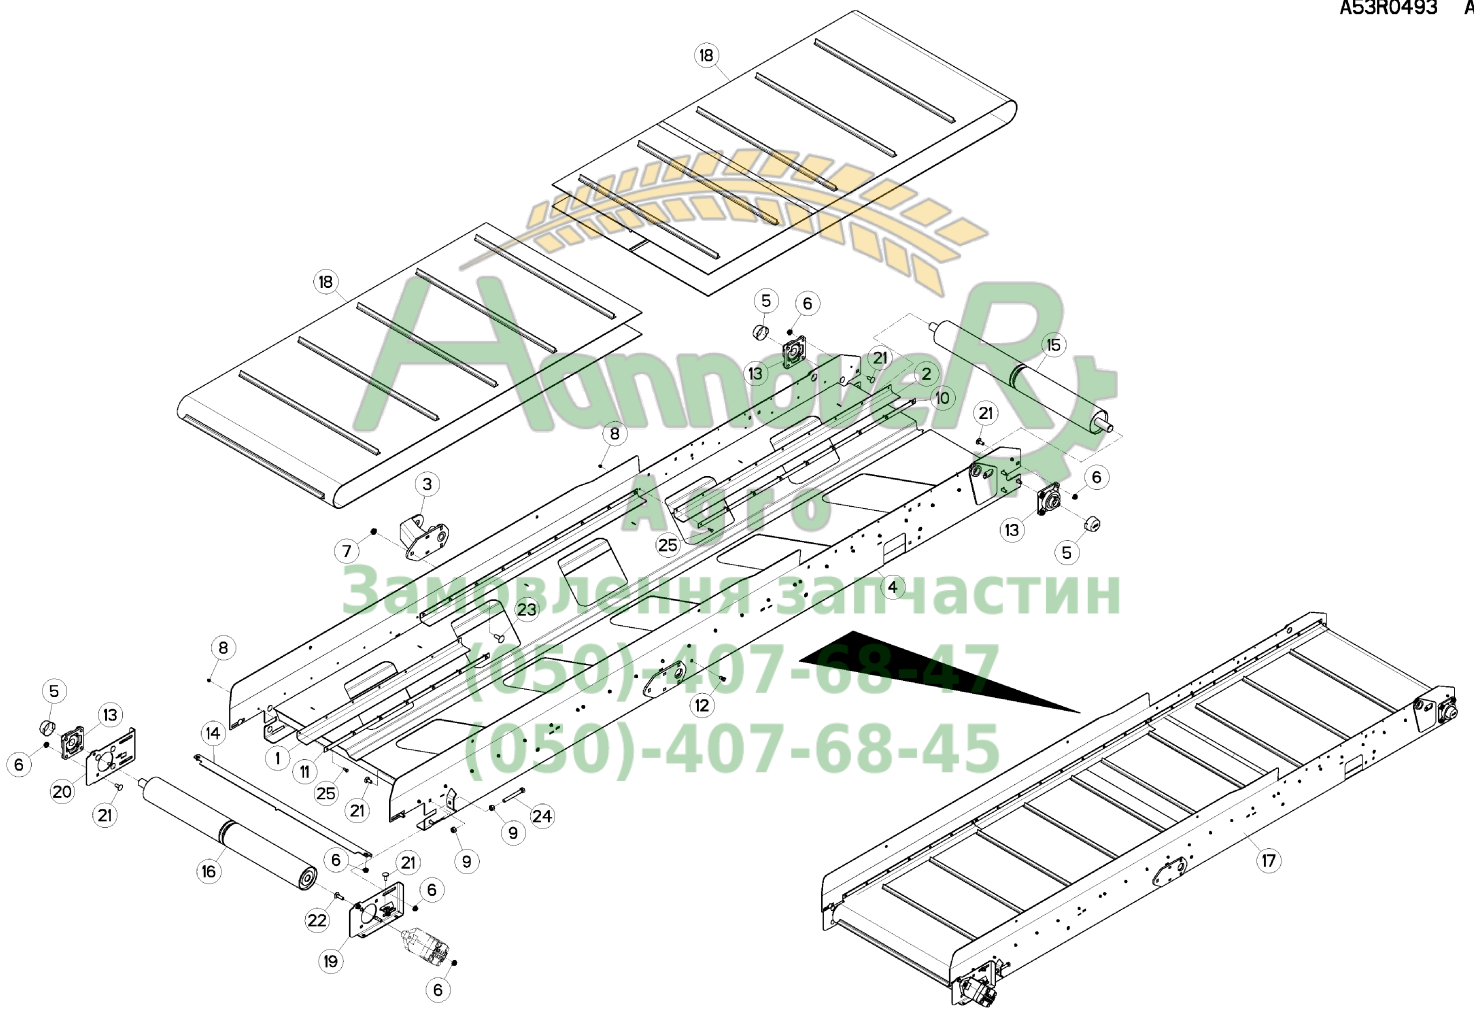

Machine type: EURO.II 1060 GOULOTT

Catalog No.: AR025ATL.D (043803 - A0000)

Description: PVC CONVEYOR 3,30M (043803 - 083717)

Position	Part number	Quantity	Description	from ...	... to	Price	Comment
1	A7250195	2	FLAP	043803	083717	On request	-
2	A7250197	4	FLAP	043803	083717	On request	-
3	A5306921	1	CLEVIS	043803	083717	On request	-
4	A5319850	1	CHASSIS	043803	083717	On request	-
5	81503016	3	COVER	043803	083717	On request	-
6	80201053	22	UNDERSERRAT.S.LOC.NUT FE/ZNXC3	043803	083717	On request	-
7	80201253	3	UNDERSERRAT.S.LOC.NUT FE/ZNXC3	043803	083717	On request	-
8	80200630	50	SELF-LOCKING NUT FE/ZNXC3	043803	083717	On request	-
9	80201270	4	NUT FE/ZNXC3	043803	083717	On request	-
10	A5314080	4	FASTENER	043803	083717	On request	-
11	A5330404	2	MOUNT	043803	083717	On request	-
12	A8359108	8	INSERT NUT HEX M8	043803	083717	On request	-
13	81503015	3	FLANGE UNIT	043803	083717	On request	-
14	A5304370	1	SCRAPER	043803	083717	On request	-
15	A5304460	1	ROLLER	043803	083717	On request	-
16	A5304470	1	ROLLER	043803	083717	On request	-
17	A5319860	1	BELT, CONVEYOR	043803	083717	On request	-
18	A7250261	2	BELT, CONVEYOR	043803	083717	On request	-
19	A5307040	1	TENSIONER	043803	083717	On request	-
20	A5307050	1	TENSIONER	043803	083717	On request	-
21	50002200	20	BOLT, CARRIAGE, SHORT NECK	043803	083717	On request	-
22	50007300	2	BOLT, CARRIAGE, SHORT NECK	043803	083717	On request	-
23	50008800	3	BOLT, CARRIAGE, SHORT NECK	043803	083717	On request	-
24	80061295	2	HEXAGON HEAD SCREW FE/ZNXC3	043803	083717	On request	-
25	80060616	50	HEXAGON HEAD SCREW FE/ZNXC3	043803	083717	On request	-