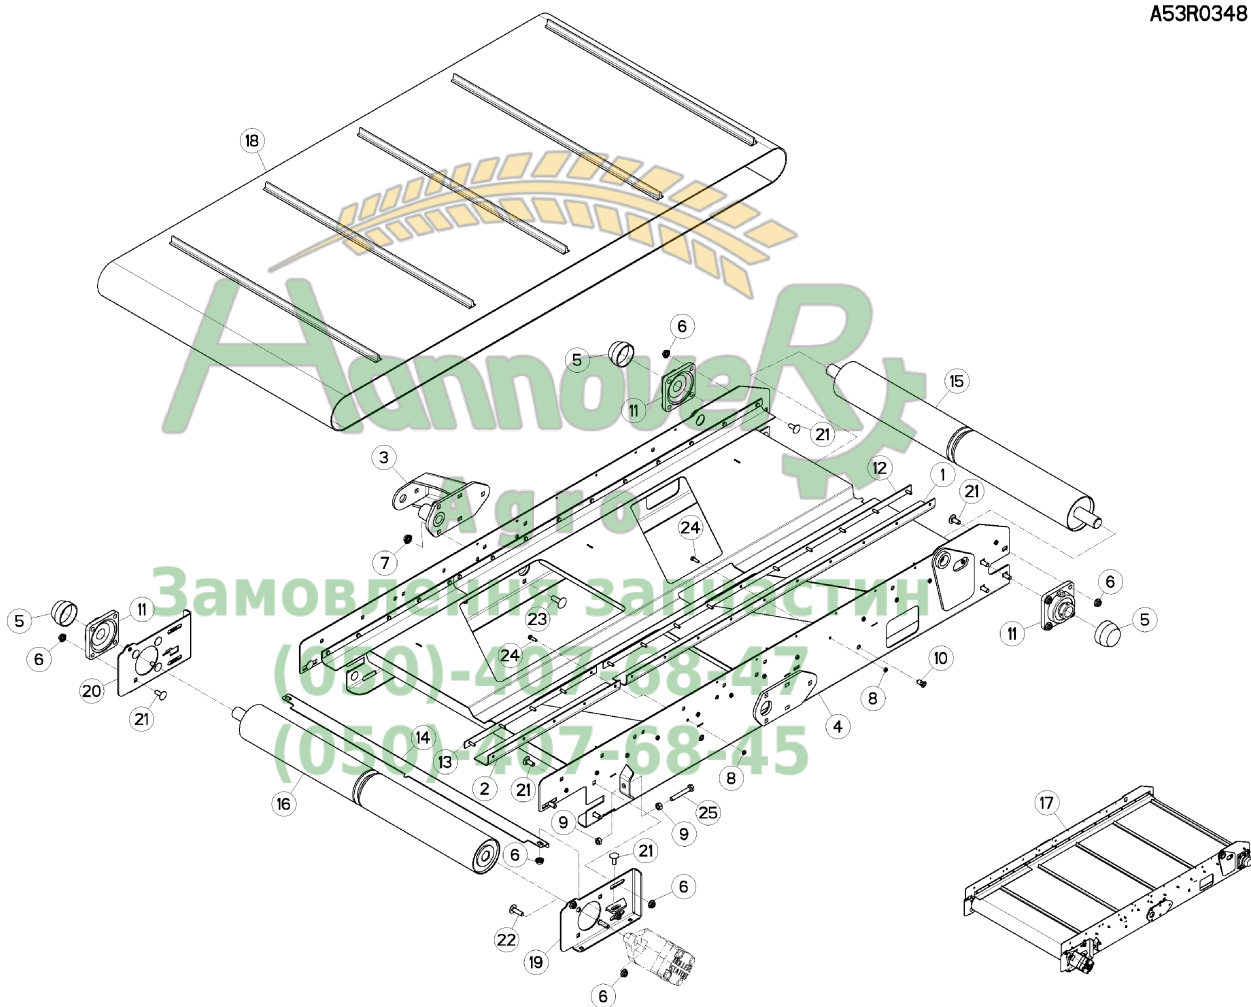

Machine type: EURO.II 1060 GOULOTT
Catalog No.: AR025ATL.D (043803 - A0000)
Description: CONVEYOR 1,50M (043803 - 083717)

Position	Part number	Quantity	Description	from ...	... to	Price	Comment
1	A7250157	2	FLAP 1135X80X2	043803	083717	On request	-
2	A7250158	2	FLAP 485X80X2	043803	083717	On request	-
3	A5306920	1	CLEVIS	043803	083717	On request	-
4	A5307010	1	CHASSIS	043803	083717	On request	-
5	81503012	3	COVER	043803	083717	On request	-
6	80201053	22	UNDERSERRAT.S.LOC.NUT FE/ZNXC3	043803	083717	On request	-
7	80201253	3	UNDERSERRAT.S.LOC.NUT FE/ZNXC3	043803	083717	On request	-
8	80200600	30	NUT FE/ZNXC3	043803	083717	On request	-
9	80201070	4	NUT FE/ZNXC3	043803	083717	On request	-
10	A8359108	4	INSERT NUT HEX M8	043803	083717	On request	-
11	81503011	3	FLANGE UNIT	043803	083717	On request	-
12	A5307060	2	PLATE	043803	083717	On request	-
13	A5307070	2	PLATE	043803	083717	On request	-
14	A5304370	1	SCRAPER	043803	083717	On request	-
15	A5304460	1	ROLLER	043803	083717	On request	-
16	A5304470	1	ROLLER	043803	083717	On request	-
17	A5307090	1	BELT, CONVEYOR	043803	083717	On request	-
18	A7250261	1	BELT, CONVEYOR	043803	083717	On request	-
19	A5307040	1	TENSIONER	043803	083717	On request	-
20	A5307050	1	TENSIONER	043803	083717	On request	-
21	50002200	20	BOLT, CARRIAGE, SHORT NECK	043803	083717	On request	-
22	50007300	2	BOLT, CARRIAGE, SHORT NECK	043803	083717	On request	-
23	50008800	3	BOLT, CARRIAGE, SHORT NECK	043803	083717	On request	-
24	80060620	30	HEXAGON HEAD SCREW FE/ZNXC3	043803	083717	On request	-
25	80061070	2	HEXAGON HEAD SCREW FE/ZNXC3	043803	083717	On request	-