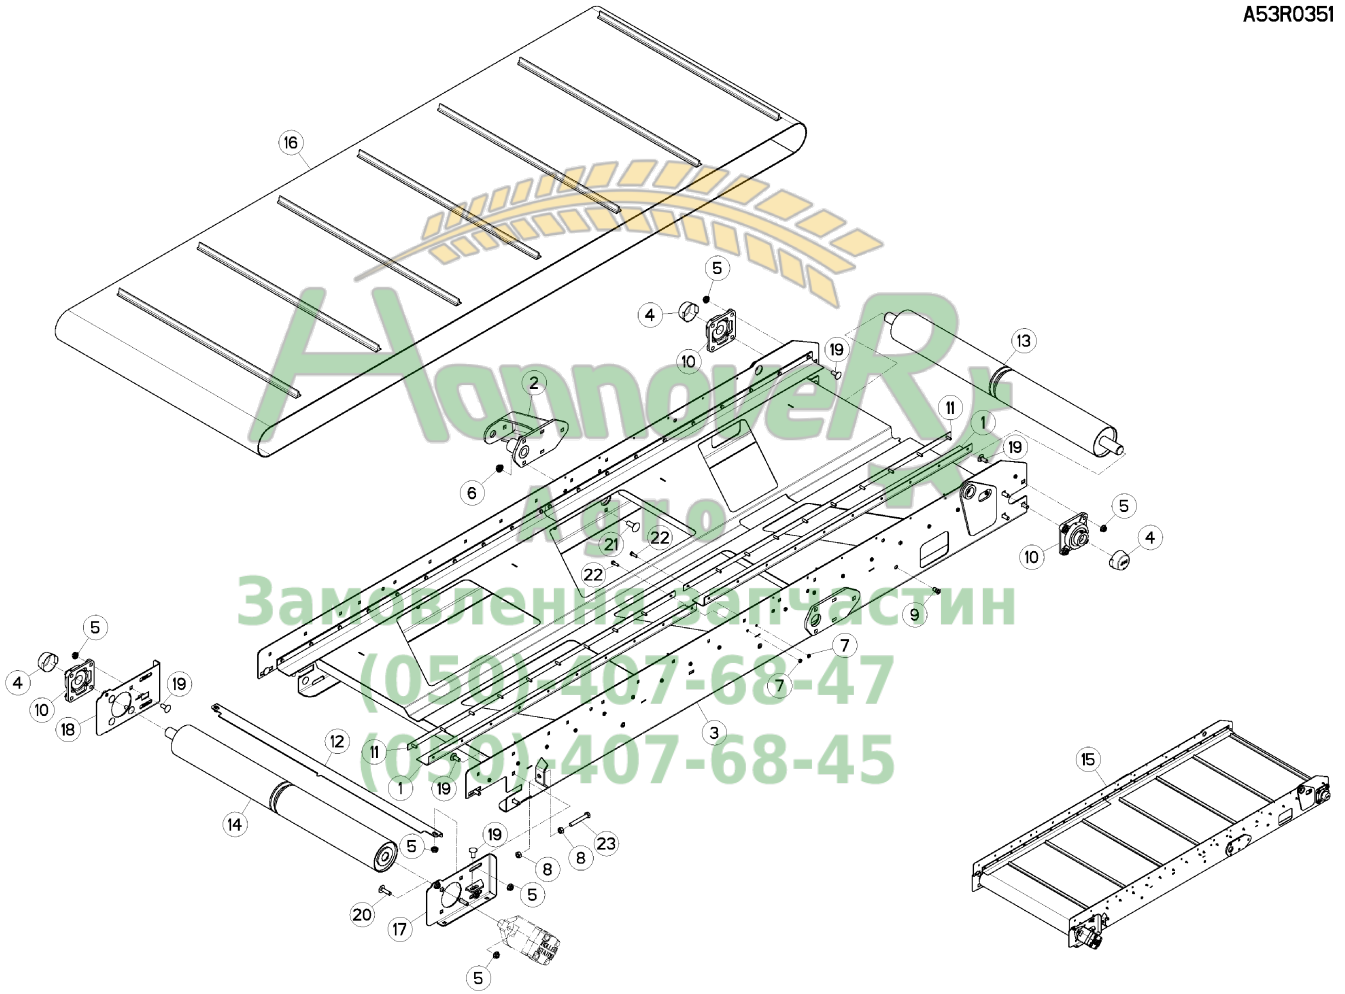

Machine type: EURO.II 1060 GOULOTT
Catalog No.: AR025ATL.D (043803 - A0000)
Description: CONVEYOR 2,20M (043803 - 083717)

Position	Part number	Quantity	Description	from ...	... to	Price	Comment
1	A7250157	4	FLAP 1135X80X2	043803	083717	On request	-
2	A5306920	1	CLEVIS	043803	083717	On request	-
3	A5306970	1	CHASSIS	043803	083717	On request	-
4	81503016	3	COVER	043803	083717	On request	-
5	80201053	22	UNDERSERRAT.S.LOC.NUT FE/ZNXC3	043803	083717	On request	-
6	80201253	3	UNDERSERRAT.S.LOC.NUT FE/ZNXC3	043803	083717	On request	-
7	80200600	40	NUT FE/ZNXC3	043803	083717	On request	-
8	80201070	4	NUT FE/ZNXC3	043803	083717	On request	-
9	A8359108	6	INSERT NUT HEX M8	043803	083717	On request	-
10	81503015	3	FLANGE UNIT	043803	083717	On request	-
11	A5307060	4	PLATE	043803	083717	On request	-
12	A5304370	1	SCRAPER	043803	083717	On request	-
13	A5304460	1	ROLLER	043803	083717	On request	-
14	A5304470	1	ROLLER	043803	083717	On request	-
15	A5307080	1	BELT, CONVEYOR	043803	083717	On request	-
16	A7250262	1	BELT, CONVEYOR	043803	083717	On request	-
17	A5307040	1	TENSIONER	043803	083717	On request	-
18	A5307050	1	TENSIONER	043803	083717	On request	-
19	50002200	20	BOLT, CARRIAGE, SHORT NECK	043803	083717	On request	-
20	50007300	2	BOLT, CARRIAGE, SHORT NECK	043803	083717	On request	-
21	50008800	3	BOLT, CARRIAGE, SHORT NECK	043803	083717	On request	-
22	80060620	40	HEXAGON HEAD SCREW FE/ZNXC3	043803	083717	On request	-
23	80061070	2	HEXAGON HEAD SCREW FE/ZNXC3	043803	083717	On request	-