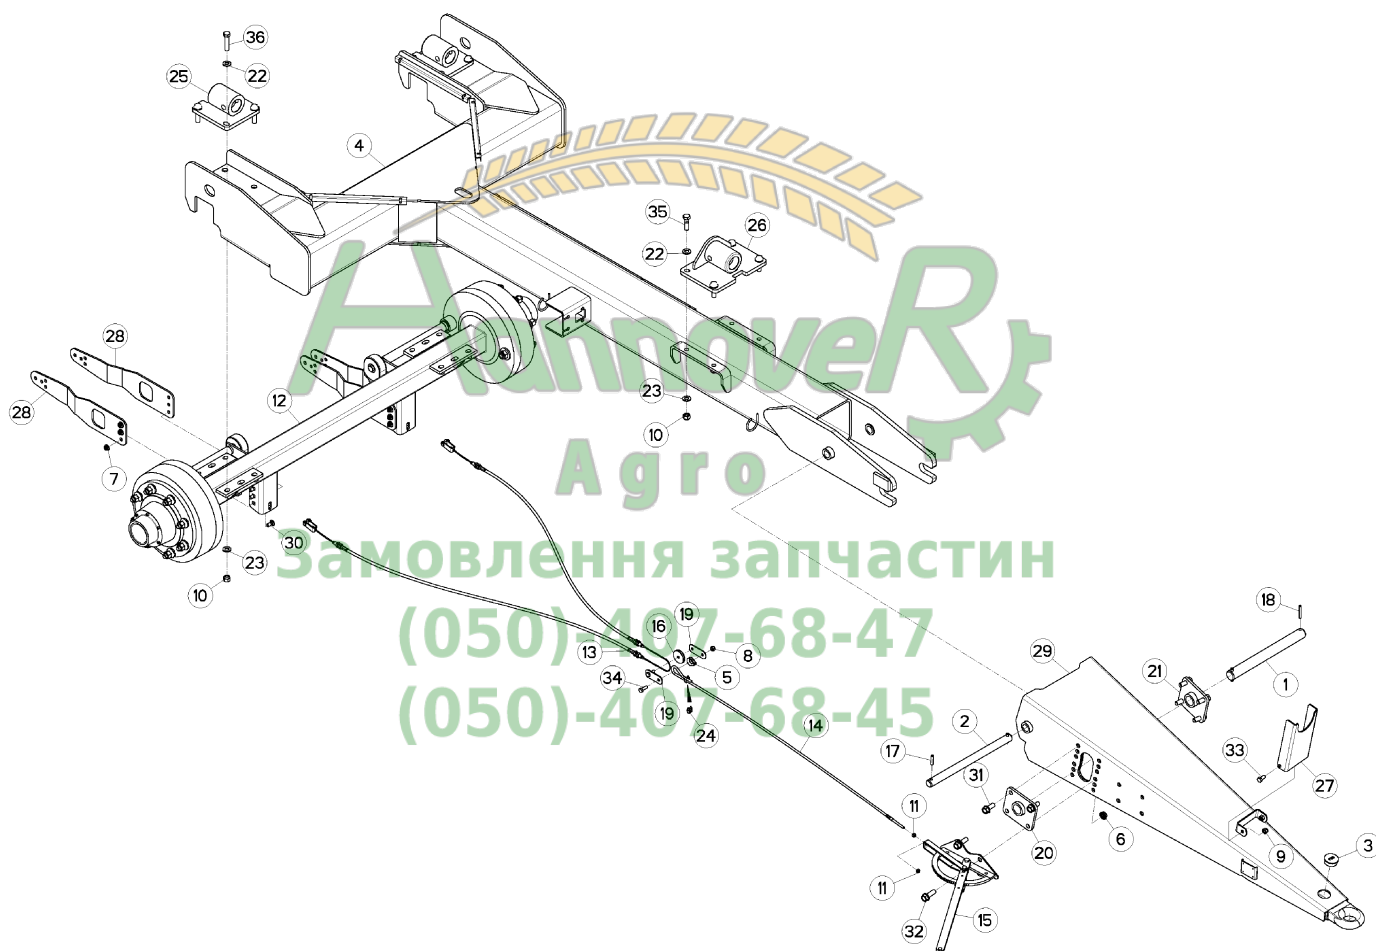

Machine type: EURO.II 1060 GOULOTT
Catalog No.: AR025ATL.D (043803 - A0000)
Description: FRAME + AXLE (073184 - 073999)

Position	Part number	Quantity	Description	from ...	... to	Price	Comment
1	A5310094	1	AXLE	073184	073999	On request	-
2	A5310252	1	AXLE	073184	073999	On request	-
3	A7250513	1	PLUG	073184	073999	On request	-
4	A5350781	1	CHASSIS	073184	073999	On request	-
5	A5307200	1	CABLE TERMINAL	073184	073999	On request	-
6	80201651	8	UNDERSERRAT.S.LOC.NUT FE/ZNXC3	073184	073999	On request	-
7	80201253	12	UNDERSERRAT.S.LOC.NUT FE/ZNXC3	073184	073999	On request	-
8	80201030	2	SELF-LOCKING NUT FE/ZNXC3	073184	073999	On request	-
9	80201230	2	SELF-LOCKING NUT FE/ZNXC3	073184	073999	On request	-
10	80201630	12	SELF-LOCKING NUT FE/ZNXC3	073184	073999	On request	-
11	80200870	2	NUT FE/ZNXC3	073184	073999	On request	-
12	A5350485	1	AXLE	073184	073999	On request	-
13	A7060004	1	WIRE	073184	073999	On request	-
14	A7060085	1	WIRE	073184	073999	On request	-
15	A5350820	1	PARKING BRAKE (HANDLE)	073184	073999	On request	-
16	A5307190	1	ROLLER	073184	073999	On request	-
17	80451046	2	ROLL PIN FLZNNC	073184	073999	On request	-
18	80451061	2	ROLL PIN FLZNNC	073184	073999	On request	-
19	A5307220	2	PLATE	073184	073999	On request	-
20	A5350563	1	RIGHT PLATE	073184	073999	On request	-
21	A5350564	1	LEFT PLATE	073184	073999	On request	-
22	80281600	12	CONICAL SPRING WASHER FLZNNC	073184	073999	On request	-
23	80251634	12	PLAIN WASHER FE/ZNXC3	073184	073999	On request	-
24	A5307210	2	GREENHOUSE-CABLE	073184	073999	On request	-
25	A5300980	2	SUPPORT	073184	073999	On request	-
26	A5313500	1	SUPPORT	073184	073999	On request	-
27	A5320205	1	HOLDER	073184	073999	On request	-