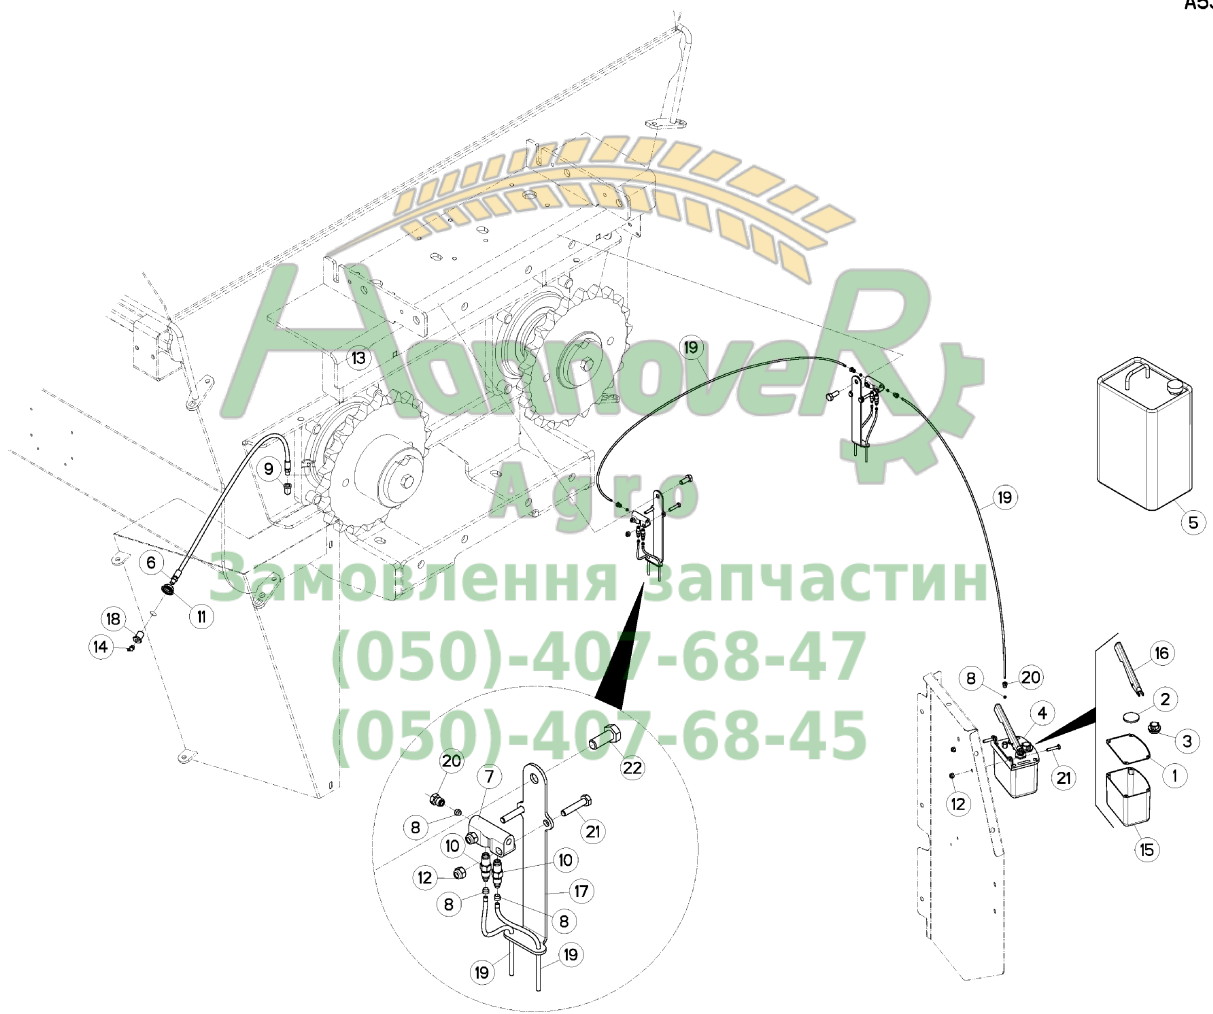

Machine type: EURO.II 1060 GOULOTT

Catalog No.: AR025ATL.D (043803 - A0000)

Description: CENTRALIGED LUBRFICATION (043803 - A0000)

Position	Part number	Quantity	Description	from ...	... to	Price	Comment
1	A4041992	1	SEAL	043803	A0000	On request	-
2	A4041993	1	FILTER	043803	A0000	On request	-
3	A4041994	1	PLUG	043803	A0000	On request	-
4	A4041998	1	PUMP 5CC	043803	A0000	On request	-
5	A4300112	1	5L CAN WITH OIL HFE46	043803	A0000	On request	-
6	A4920107	2	HOSE	043803	A0000	On request	<->800 mm
7	A4100013	2	LUBRICATION UNIT	043803	A0000	On request	-
8	A4060100	8	BUSH	043803	A0000	On request	-
9	A4080614	2	MALE/FEMALE STUD ELBOW ZBC	043803	A0000	On request	-
10	A4041997	4	FEEDER FJB1	043803	A0000	On request	-
11	80201651	2	UNDERSERRAT.S.LOC.NUT FE/ZNXC3	043803	A0000	On request	-
12	80200630	6	SELF-LOCKING NUT FE/ZNXC3	043803	A0000	On request	-
13	80201040	2	SELF-LOCKING NUT FE/ZNXC3	043803	A0000	On request	-
14	82200912	2	GREASE NIPPLE	043803	A0000	On request	-
15	A4041991	1	TANK	043803	A0000	On request	-
16	A4041995	1	LEVER	043803	A0000	On request	-
17	A5310817	2	SUPPORT	043803	A0000	On request	-
18	A5310813	2	TUBE, CROSS	043803	A0000	On request	-
19	A7251401	0	RILSAN TUBE	043803	A0000	On request	-
20	A4060624	4	BOLT	043803	A0000	On request	-
21	80060630	6	HEXAGON HEAD SCREW FE/ZNXC3	043803	A0000	On request	-
22	80061026	2	HEXAGON HEAD SCREW FE/ZNXC3	043803	A0000	On request	-