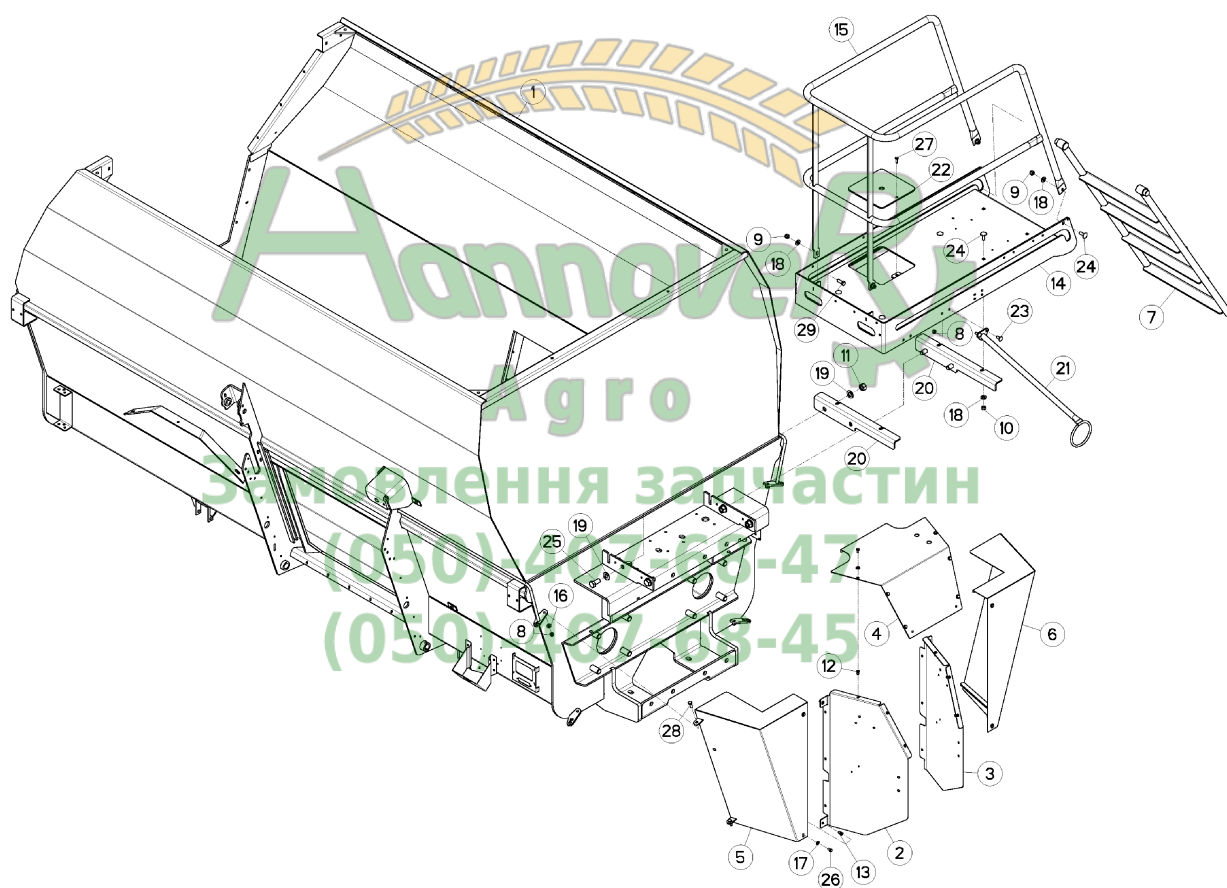

Machine type: EURO.II 1060 GOULOTT
Catalog No.: AR025ATL.D (043803 - A0000)
Description: BODY + COWLING (043803 - 053817)

Position	Part number	Quantity	Description	from ...	... to	Price	Comment
1	A5350741	1	HOPPER	043803	053817	On request	-
2	A5310503	1	HOUSING	043803	053817	On request	-
3	A5310504	1	HOUSING	043803	053817	On request	-
4	A5310505	1	HOUSING	043803	053817	On request	-
5	A5350506	1	HOUSING	043803	053817	On request	-
6	A5350507	1	HOUSING	043803	053817	On request	-
7	A5350505	1	LADDER	043803	053817	On request	-
8	80201040	6	SELF-LOCKING NUT FE/ZNXC3	043803	053817	On request	-
9	80201240	4	SELF-LOCKING NUT E/ZNXC32	043803	053817	On request	-
10	80201270	4	NUT FE/ZNXC3	043803	053817	On request	-
11	80202070	4	NUT FE/ZNXC3	043803	053817	On request	-
12	80200875	6	RIVETING NUT	043803	053817	On request	-
13	A8359108	4	INSERT NUT HEX M8	043803	053817	On request	-
14	A5350539	1	PLATFORM	043803	053817	On request	-
15	A5350614	1	GUARD	043803	053817	On request	-
16	80251021	4	PLAIN WASHER FE/ZNXC3	043803	053817	On request	-
17	80250917	10	PLAIN WASHER FE/ZNXC3	043803	053817	On request	-
18	80251227	8	PLAIN WASHER FE/ZNXC3	043803	053817	On request	-
19	80252041	8	PLAIN WASHER FE/ZNXC3	043803	053817	On request	-
20	A5310594	2	PLATFORM BRAKET	043803	053817	On request	-
21	A5351180	1	HOLDER	043803	053817	On request	-
22	A5311173	1	FLAP DOOR	043803	053817	On request	-
23	50002200	2	BOLT, CARRIAGE, SHORT NECK	043803	053817	On request	-
24	50008800	6	BOLT, CARRIAGE, SHORT NECK	043803	053817	On request	-
25	80062040	4	HEXAGON HEAD SCREW FE/ZNXC3	043803	053817	On request	-
26	80060816	10	HEXAGON HEAD SCREW FE/ZNXC3	043803	053817	On request	-
27	80060826	1	HEXAGON HEAD SCREW FE/ZNXC3	043803	053817	On request	-
28	80061073	4	HEXAGON HEAD SCREW FE/ZNXC3	043803	053817	On request	-
29	80061236	2	HEXAGON HEAD SCREW FE/ZNXC3	043803	053817	On request	-