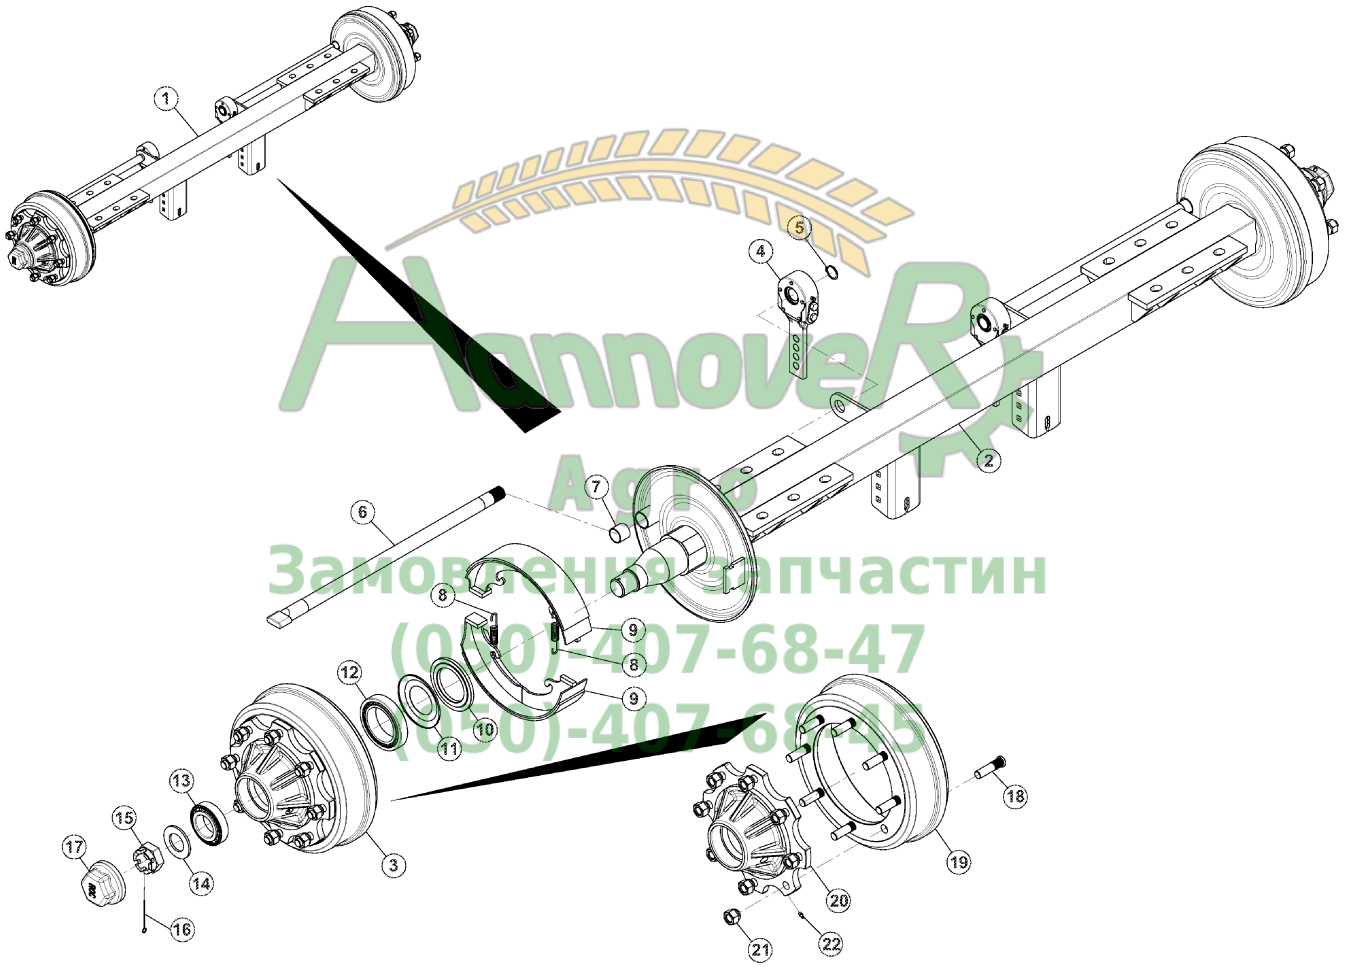

Annover
Agro
Замовлення за частин
(050)-407-68-47
(050)-407-68-45

Machine type: EURO.II 1060 GOULOTT
Catalog No.: AR025ATL.D (043803 - A0000)
Description: AXLE A5350485 (073184 - A0000)

Position	Part number	Quantity	Description	from ...	... to	Price	Comment
1	A5350485	1	AXLE	073184	A0000	On request	+[1]
2	A7039405	1	BODY	073184	A0000	On request	[1]
3	A7039096	2	CPL HUB 908 AF1 350X80S	073184	A0000	On request	[1]+[2]
4	A7039409	2	LINK, CONNECTING	073184	A0000	On request	[1]
5	80583000	2	RETAINING RING	073184	A0000	On request	[1]
6	A7039102	2	CAM	073184	A0000	On request	[1]
7	A7039101	2	BUSH	073184	A0000	On request	[1]
8	A7039099	4	SPRING	073184	A0000	On request	[1]
9	A7039100	4	BRAKE SHOE	073184	A0000	On request	[1]
10	A7039098	2	WASHER	073184	A0000	On request	[1]
11	A7039140	2	SEAL	073184	A0000	On request	[1]
12	81308504	2	TAPERED ROLLER BEARING	073184	A0000	On request	[1]
13	81305501	2	TAPERED ROLLER BEARING	073184	A0000	On request	[1]
14	A7039049	2	WASHER	073184	A0000	On request	[1]
15	80204515	2	ECROU HK	073184	A0000	On request	[1]
16	80500579	2	SPLIT PIN FE/ZNXC3	073184	A0000	On request	[1]
17	A7039168	2	CAP	073184	A0000	On request	[1]
18	A7039044	16	STUD, THREADED	073184	A0000	On request	[2]
19	A7039420	2	BRAKE DRUM	073184	A0000	On request	[2]
20	A7039166	2	HUB	073184	A0000	On request	[2]
21	A7039139	16	NUT	073184	A0000	On request	[2]
22	82200616	2	TAPPING GREASE NIPPLE FE/ZNXC3	073184	A0000	On request	[2]

Замовлення запчастин
(050)-407-68-47
(050)-407-68-45