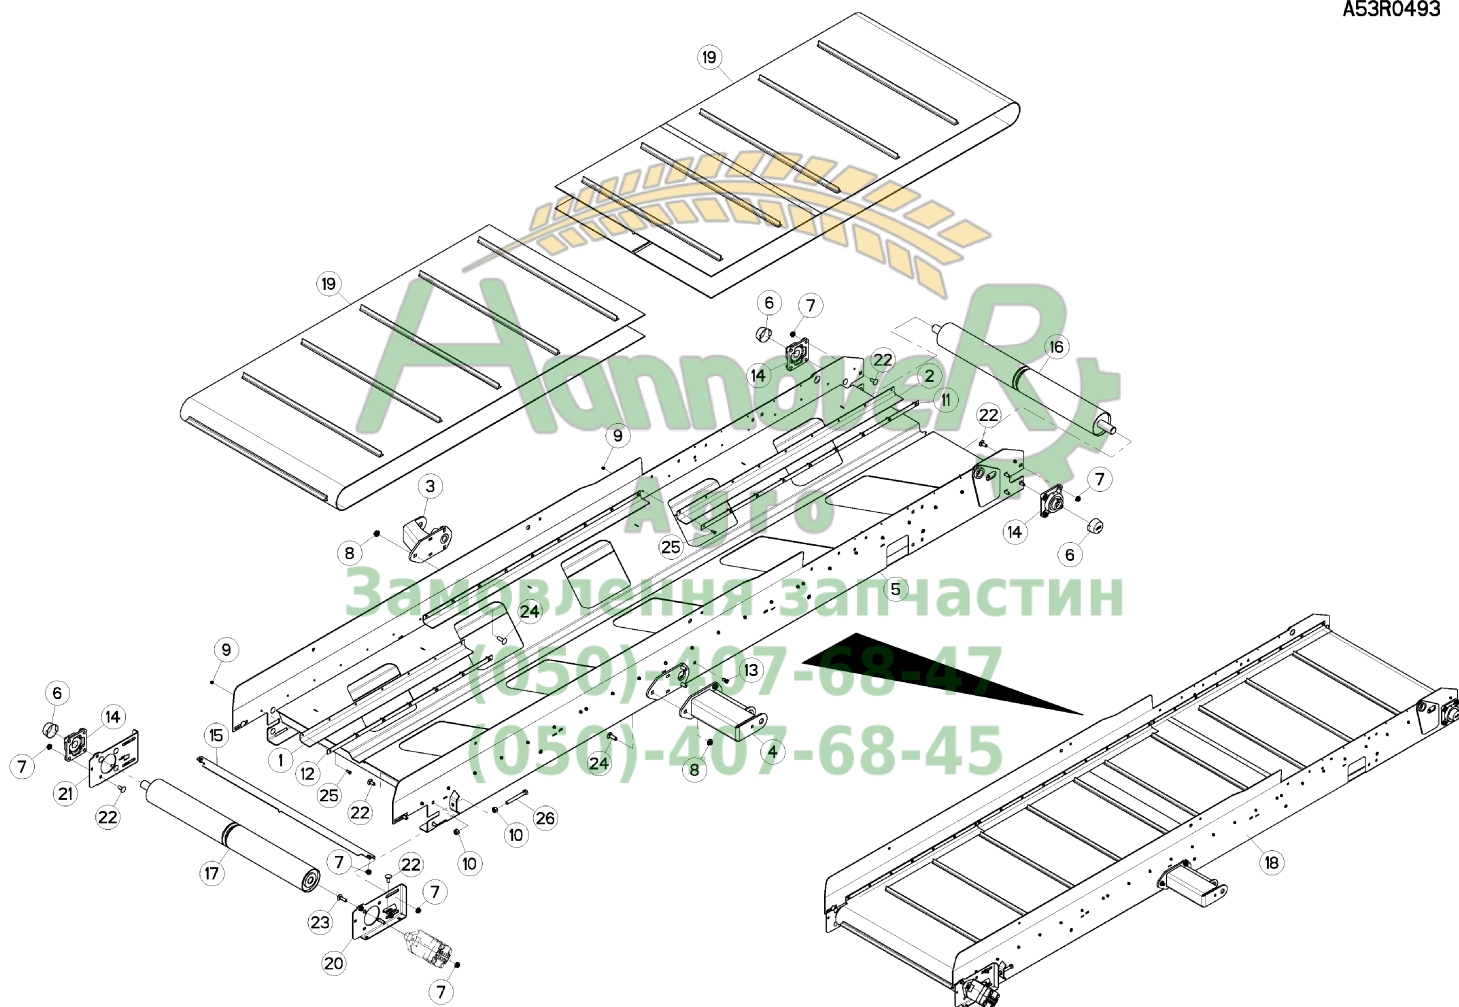

Machine type: EURO.II 1060 GOULOTT

Catalog No.: AR025ATL.D (043803 - A0000)

Description: PVC CONVEYOR 3,30M (083718 - A0000)

Position	Part number	Quantity	Description	from ...	... to	Price	Comment
1	A7250195	2	FLAP	083718	A0000	On request	-
2	A7250197	4	FLAP	083718	A0000	On request	-
3	A5306921	1	CLEVIS	083718	A0000	On request	-
4	A5334840	1	CLEVIS	083718	A0000	On request	-
5	A5319850	1	CHASSIS	083718	A0000	On request	-
6	81503016	3	COVER	083718	A0000	On request	-
7	80201053	22	UNDERSERRAT.S.LOC.NUT FE/ZNXC3	083718	A0000	On request	-
8	80201253	6	UNDERSERRAT.S.LOC.NUT FE/ZNXC3	083718	A0000	On request	-
9	80200630	50	SELF-LOCKING NUT FE/ZNXC3	083718	A0000	On request	-
10	80201270	4	NUT FE/ZNXC3	083718	A0000	On request	-
11	A5314080	4	FASTENER	083718	A0000	On request	-
12	A5330404	2	MOUNT	083718	A0000	On request	-
13	A8359108	8	INSERT NUT HEX M8	083718	A0000	On request	-
14	81503015	3	FLANGE UNIT	083718	A0000	On request	-
15	A5304370	1	SCRAPER	083718	A0000	On request	-
16	A5304460	1	ROLLER	083718	A0000	On request	-
17	A5304470	1	ROLLER	083718	A0000	On request	-
18	A5319860	1	BELT, CONVEYOR	083718	A0000	On request	-
19	A7250261	2	BELT, CONVEYOR	083718	A0000	On request	-
20	A5307040	1	TENSIONER	083718	A0000	On request	-
21	A5307050	1	TENSIONER	083718	A0000	On request	-
22	50002200	20	BOLT, CARRIAGE, SHORT NECK	083718	A0000	On request	-
23	50007300	2	BOLT, CARRIAGE, SHORT NECK	083718	A0000	On request	-
24	50008800	6	BOLT, CARRIAGE, SHORT NECK	083718	A0000	On request	-
25	80060616	50	HEXAGON HEAD SCREW FE/ZNXC3	083718	A0000	On request	-
26	80061295	2	HEXAGON HEAD SCREW FE/ZNXC3	083718	A0000	On request	-