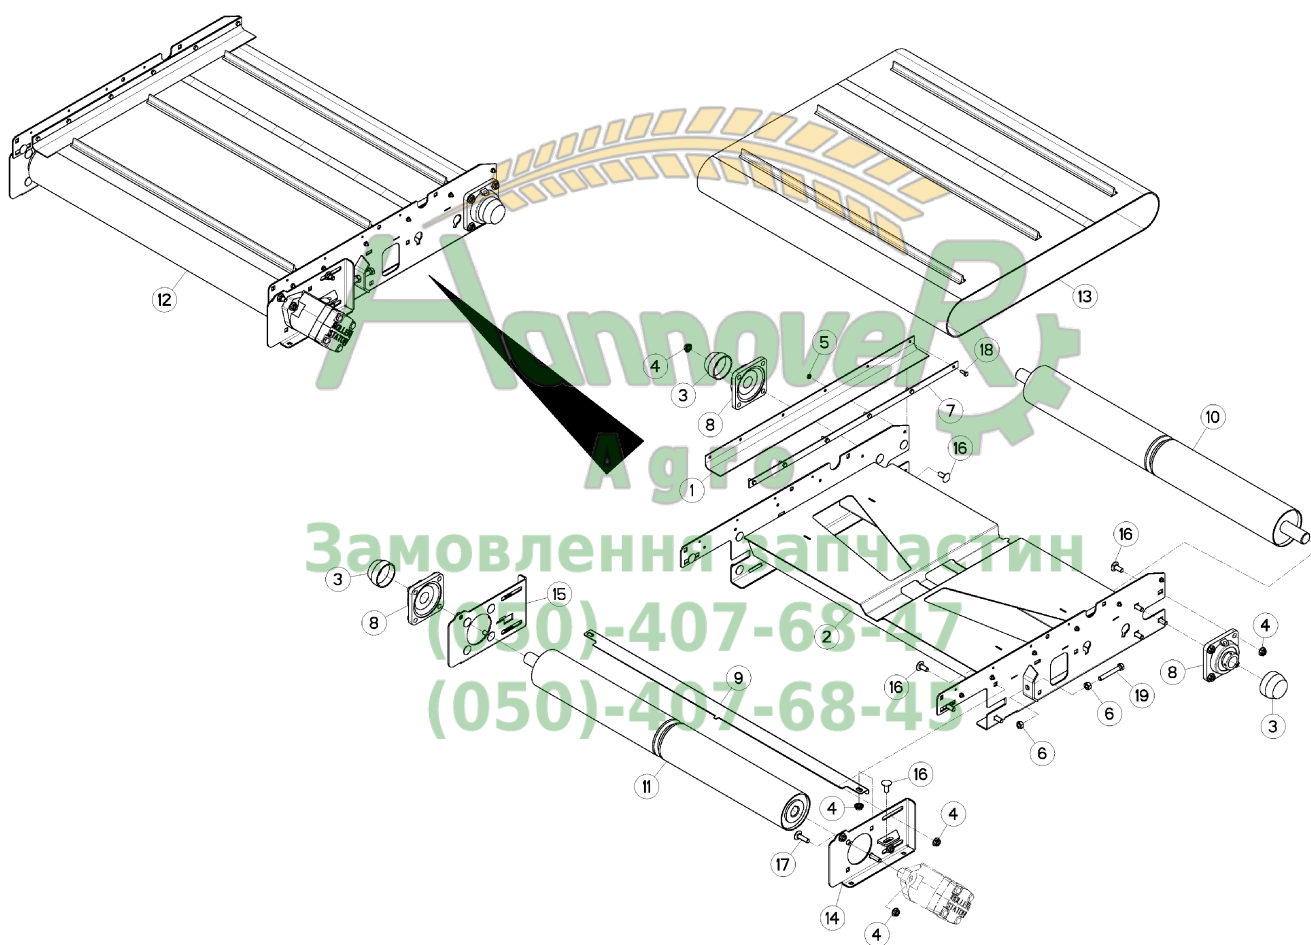

A53R0387 A

Machine type: EURO.II 1060 GOULOTT

Catalog No.: AR025ATL.D (043803 - A0000)

Description: PVC CONVEYOR 0,63M (SHORT) (043803 - A0000)

Position	Part number	Quantity	Description	from ...	... to	Price	Comment
1	A7250196	2	FLAP	043803	A0000	On request	-
2	A5314000	1	CHASSIS	043803	A0000	On request	-
3	81503012	3	COVER	043803	A0000	On request	-
4	80201053	22	UNDERSERRAT.S.LOC.NUT FE/ZNXC3	043803	A0000	On request	-
5	80200600	12	NUT FE/ZNXC3	043803	A0000	On request	-
6	80201070	4	NUT FE/ZNXC3	043803	A0000	On request	-
7	A5314010	2	FASTENER	043803	A0000	On request	-
8	81503011	3	FLANGE UNIT	043803	A0000	On request	-
9	A5304370	1	SCRAPER	043803	A0000	On request	-
10	A5304460	1	ROLLER	043803	A0000	On request	-
11	A5304470	1	ROLLER	043803	A0000	On request	-
12	A5314020	1	CARPET	043803	A0000	On request	-
13	A7250265	1	BELT, CONVEYOR	043803	A0000	On request	-
14	A5307040	1	TENSIONER	043803	A0000	On request	-
15	A5307050	1	TENSIONER	043803	A0000	On request	-
16	50002200	20	BOLT, CARRIAGE, SHORT NECK	043803	A0000	On request	-
17	50007300	2	BOLT, CARRIAGE, SHORT NECK	043803	A0000	On request	-
18	80060616	12	HEXAGON HEAD SCREW FE/ZNXC3	043803	A0000	On request	-
19	80061070	2	HEXAGON HEAD SCREW FE/ZNXC3	043803	A0000	On request	-