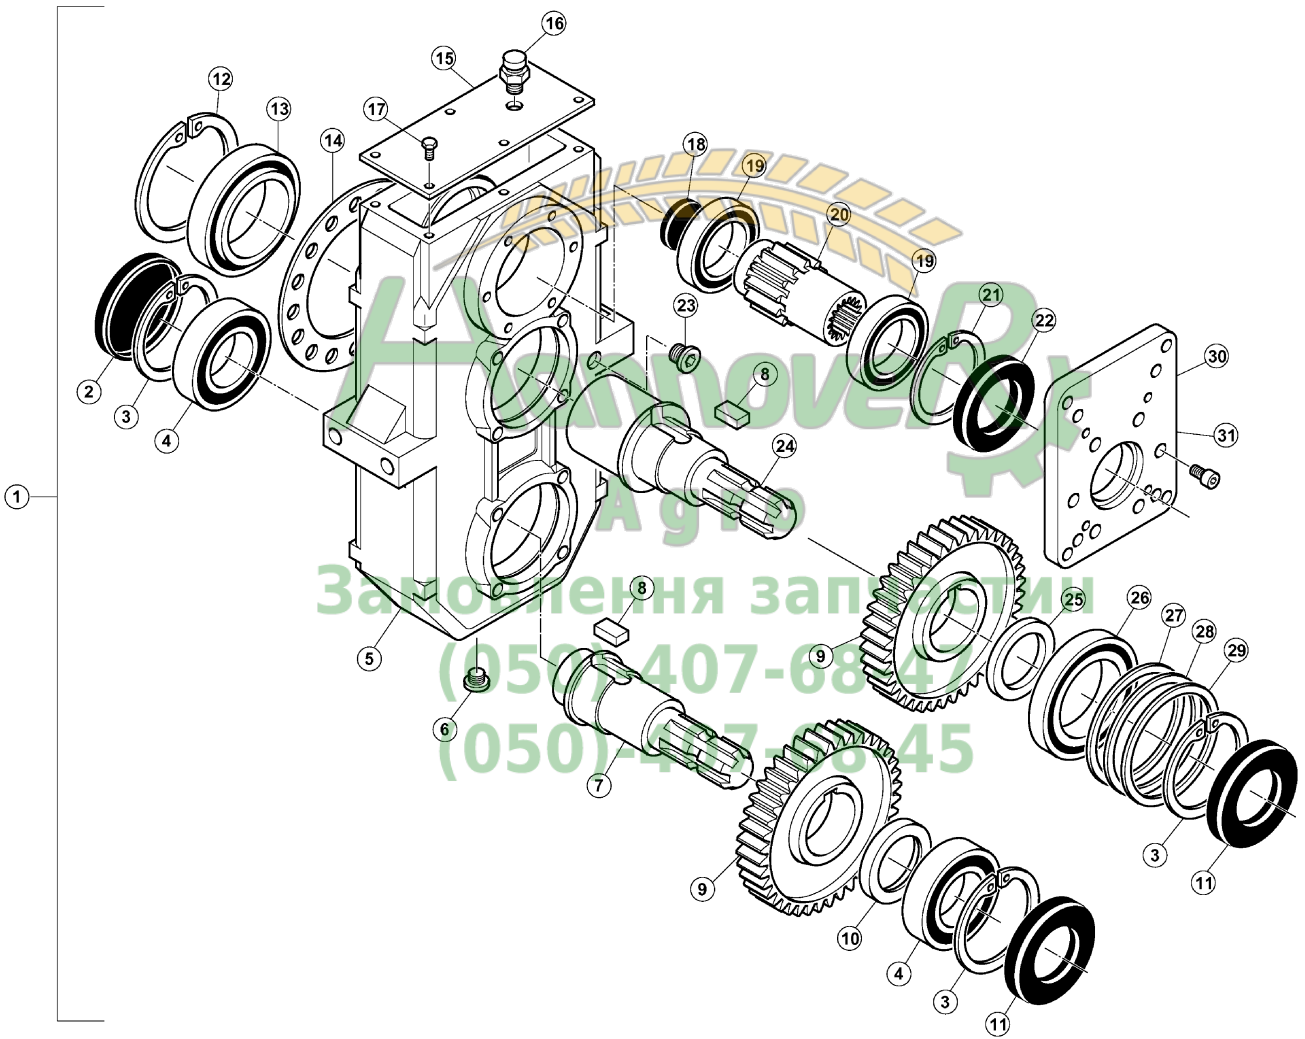

Machine type: EURO.II 1060 GOULOTT
Catalog No.: AR025ATL.D (043803 - A0000)
Description: BOX A7010309 (043803 - 053821)

Position	Part number	Quantity	Description	from ...	... to	Price	Comment
1	A7010309	1	MULTIPLIER R3/1	043803	053821	On request	-
2	A7011693	1	PLUG	043803	053821	On request	-
3	80599000	3	RETAINING RING	043803	053821	On request	-
4	81005090	2	BALL BEARING	043803	053821	On request	-
5	A7011694	1	BOX	043803	053821	On request	-
6	A7011509	1	PLUG 3/8"G	043803	053821	On request	-
7	A7011696	1	SHAFT	043803	053821	On request	-
8	A7361401	2	KEY B 14X9X25	043803	053821	On request	-
9	A7011697	2	PINION	043803	053821	On request	-
10	A7011698	1	SPACER	043803	053821	On request	-
11	A7011699	2	BUSH	043803	053821	On request	-
12	80590002	1	RETAINING RING	043803	053821	On request	-
13	81307011	1	TAPERED ROLLER BEARING	043803	053821	On request	-
14	A7011710	1	PLATE	043803	053821	On request	-
15	A7011692	1	COVER	043803	053821	On request	-
16	A7011708	1	PLUG	043803	053821	On request	-
17	80060816	6	HEXAGON HEAD SCREW FE/ZNXC3	043803	053821	On request	-
18	A7011704	1	PLUG	043803	053821	On request	-
19	81005080	2	BALL BEARING	043803	053821	On request	-
20	A7011705	1	PINION R.1:3,1	043803	053821	On request	-
21	80598000	1	RETAINING RING	043803	053821	On request	-
22	A7011706	1	BUSH	043803	053821	On request	-
23	A7011709	1	PLUG 3/8 G	043803	053821	On request	-
24	A7011695	1	SHAFT SHORT	043803	053821	On request	-
25	A7011703	1	SPACER	043803	053821	On request	-
26	81305090	1	TAPERED ROLLER BEARING	043803	053821	On request	-
27	A7011702	1	WASHER	043803	053821	On request	-