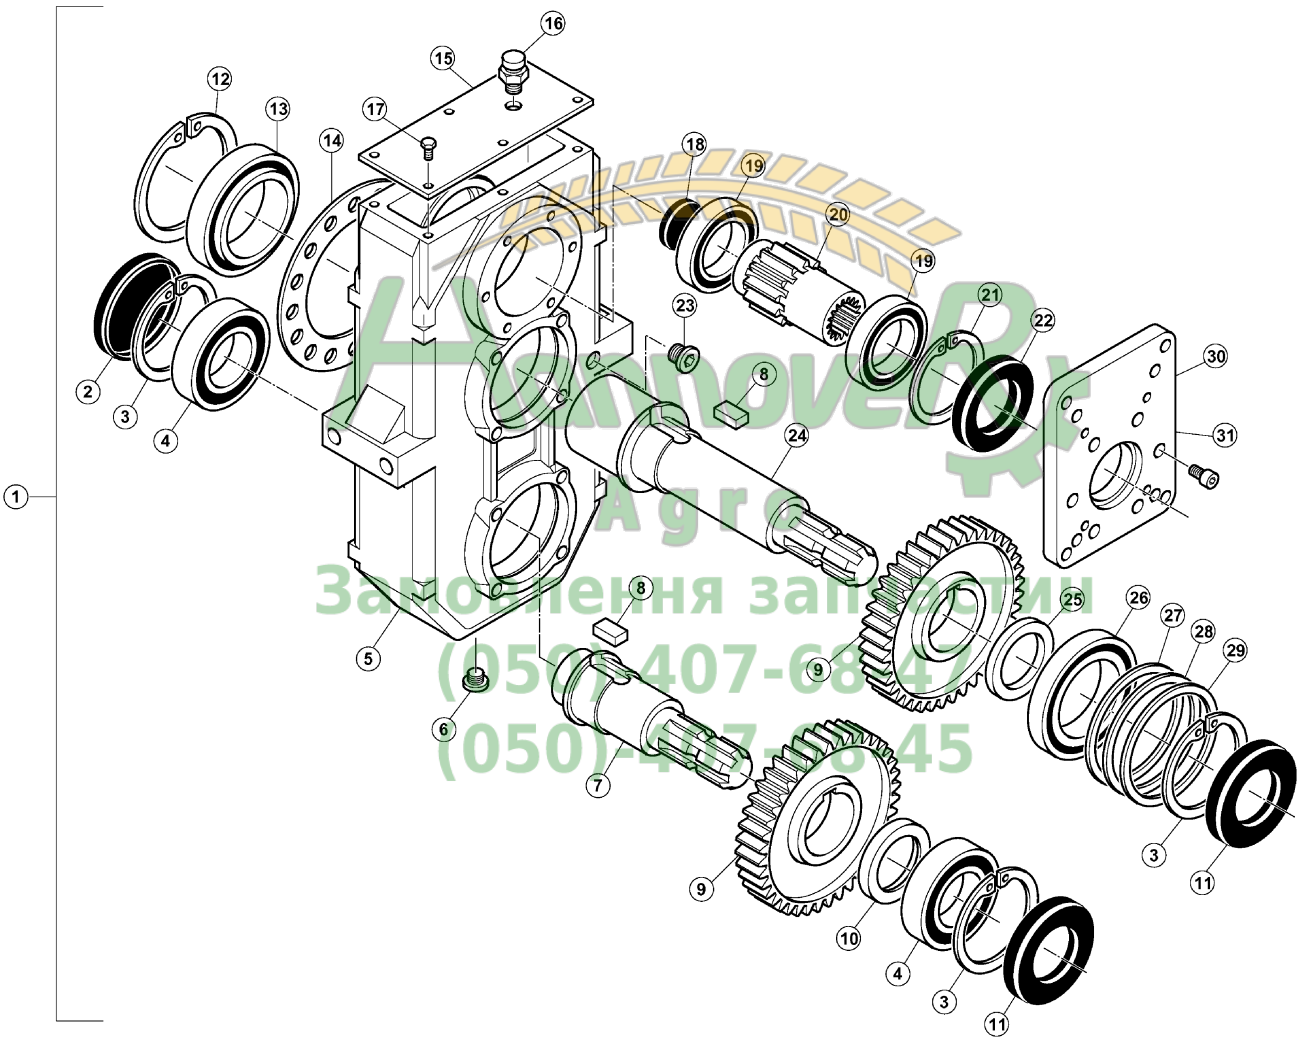

Machine type: EURO.II 1060 GOULOTT
Catalog No.: AR025ATL.D (043803 - A0000)
Description: BOX A7010308 (053822 - A0000)

Position	Part number	Quantity	Description	from ...	... to	Price	Comment
1	A7010308	1	HOUSING	053822	A0000	On request	-
2	A7011693	1	PLUG	053822	A0000	On request	-
3	80599000	3	RETAINING RING	053822	A0000	On request	-
4	81005090	2	BALL BEARING	053822	A0000	On request	-
5	A7011694	1	BOX	053822	A0000	On request	-
6	A7011509	1	PLUG 3/8"G	053822	A0000	On request	-
7	A7011696	1	SHAFT	053822	A0000	On request	-
8	A7361401	2	KEY B 14X9X25	053822	A0000	On request	-
9	A7011697	2	PINION	053822	A0000	On request	-
10	A7011698	1	SPACER	053822	A0000	On request	-
11	A7011699	2	BUSH	053822	A0000	On request	-
12	80590002	1	RETAINING RING	053822	A0000	On request	-
13	81307011	1	TAPERED ROLLER BEARING	053822	A0000	On request	-
14	A7011710	1	PLATE	053822	A0000	On request	-
15	A7011692	1	COVER	053822	A0000	On request	-
16	A7011708	1	PLUG	053822	A0000	On request	-
17	80060816	6	HEXAGON HEAD SCREW FE/ZNXC3	053822	A0000	On request	-
18	A7011704	1	PLUG	053822	A0000	On request	-
19	81005080	2	BALL BEARING	053822	A0000	On request	-
20	A7011705	1	PINION R.1:3,1	053822	A0000	On request	-
21	80598000	1	RETAINING RING	053822	A0000	On request	-
22	A7011706	1	BUSH	053822	A0000	On request	-
23	A7011709	1	PLUG 3/8 G	053822	A0000	On request	-
24	A7011995	1	SHAFT LONG	053822	A0000	On request	-
25	A7011703	1	SPACER	053822	A0000	On request	-
26	81305090	1	TAPERED ROLLER BEARING	053822	A0000	On request	-
27	A7011702	1	WASHER	053822	A0000	On request	-