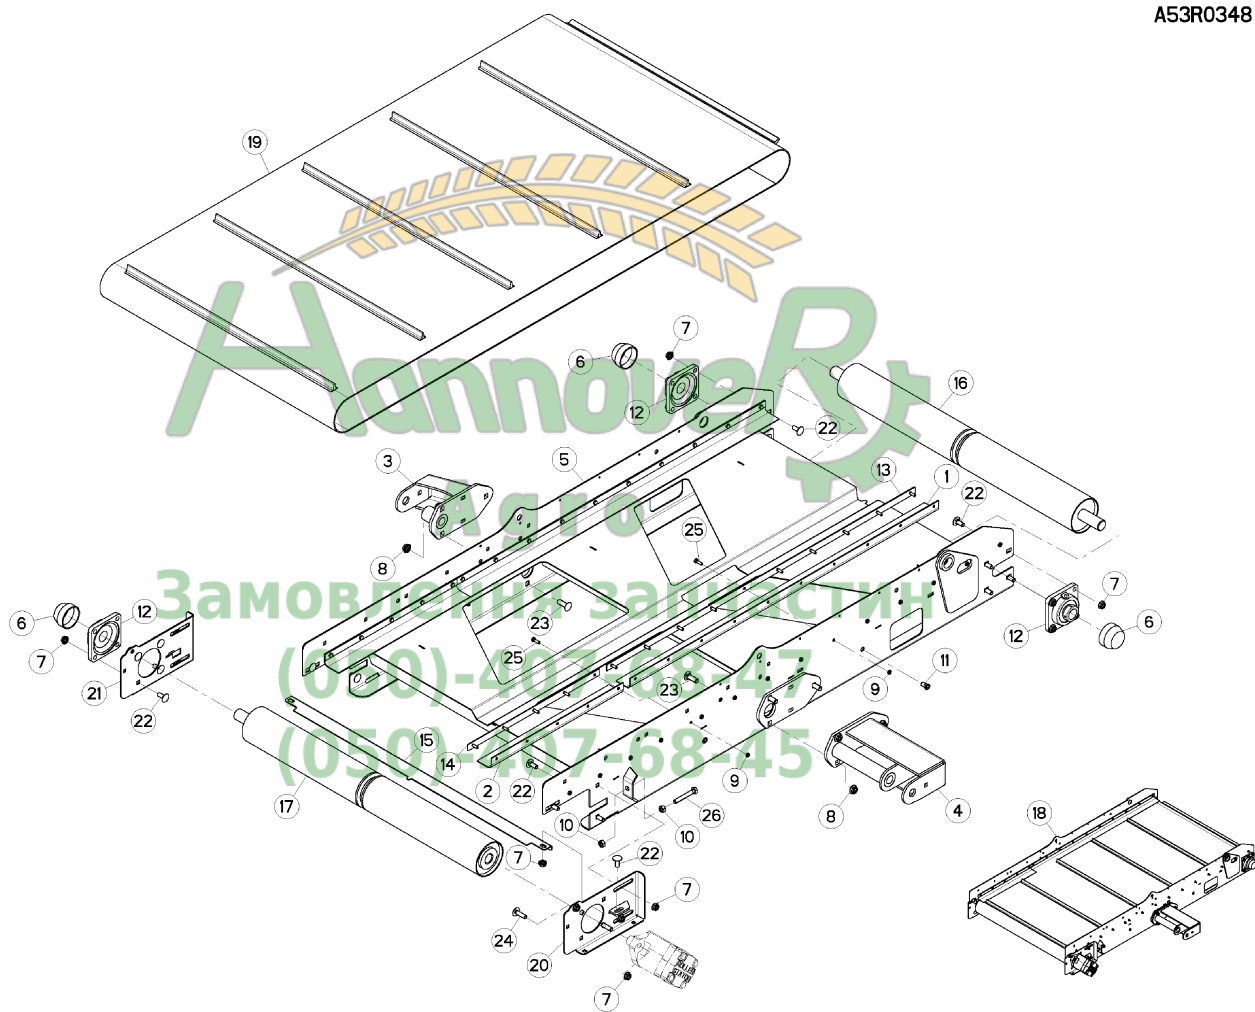

Machine type: EURO.II 1060 GOULOTT
Catalog No.: AR025ATL.D (043803 - A0000)
Description: CONVEYOR 1,50M (083718 - A0000)

Position	Part number	Quantity	Description	from ...	... to	Price	Comment
1	A7250157	2	FLAP 1135X80X2	083718	A0000	On request	-
2	A7250158	2	FLAP 485X80X2	083718	A0000	On request	-
3	A5306921	1	CLEVIS	083718	A0000	On request	-
4	A5334840	1	CLEVIS	083718	A0000	On request	-
5	A5307010	1	CHASSIS	083718	A0000	On request	-
6	81503012	3	COVER	083718	A0000	On request	-
7	80201053	22	UNDERSERRAT.S.LOC.NUT FE/ZNXC3	083718	A0000	On request	-
8	80201253	6	UNDERSERRAT.S.LOC.NUT FE/ZNXC3	083718	A0000	On request	-
9	80200600	30	NUT FE/ZNXC3	083718	A0000	On request	-
10	80201070	4	NUT FE/ZNXC3	083718	A0000	On request	-
11	A8359108	4	INSERT NUT HEX M8	083718	A0000	On request	-
12	81503011	3	FLANGE UNIT	083718	A0000	On request	-
13	A5307060	2	PLATE	083718	A0000	On request	-
14	A5307070	2	PLATE	083718	A0000	On request	-
15	A5304370	1	SCRAPER	083718	A0000	On request	-
16	A5304460	1	ROLLER	083718	A0000	On request	-
17	A5304470	1	ROLLER	083718	A0000	On request	-
18	A5307090	1	BELT, CONVEYOR	083718	A0000	On request	-
19	A7250261	1	BELT, CONVEYOR	083718	A0000	On request	-
20	A5307040	1	TENSIONER	083718	A0000	On request	-
21	A5307050	1	TENSIONER	083718	A0000	On request	-
22	50002200	20	BOLT, CARRIAGE, SHORT NECK	083718	A0000	On request	-
23	50008800	6	BOLT, CARRIAGE, SHORT NECK	083718	A0000	On request	-
24	50007300	2	BOLT, CARRIAGE, SHORT NECK	083718	A0000	On request	-
25	80060620	30	HEXAGON HEAD SCREW FE/ZNXC3	083718	A0000	On request	-
26	80061070	2	HEXAGON HEAD SCREW FE/ZNXC3	083718	A0000	On request	-