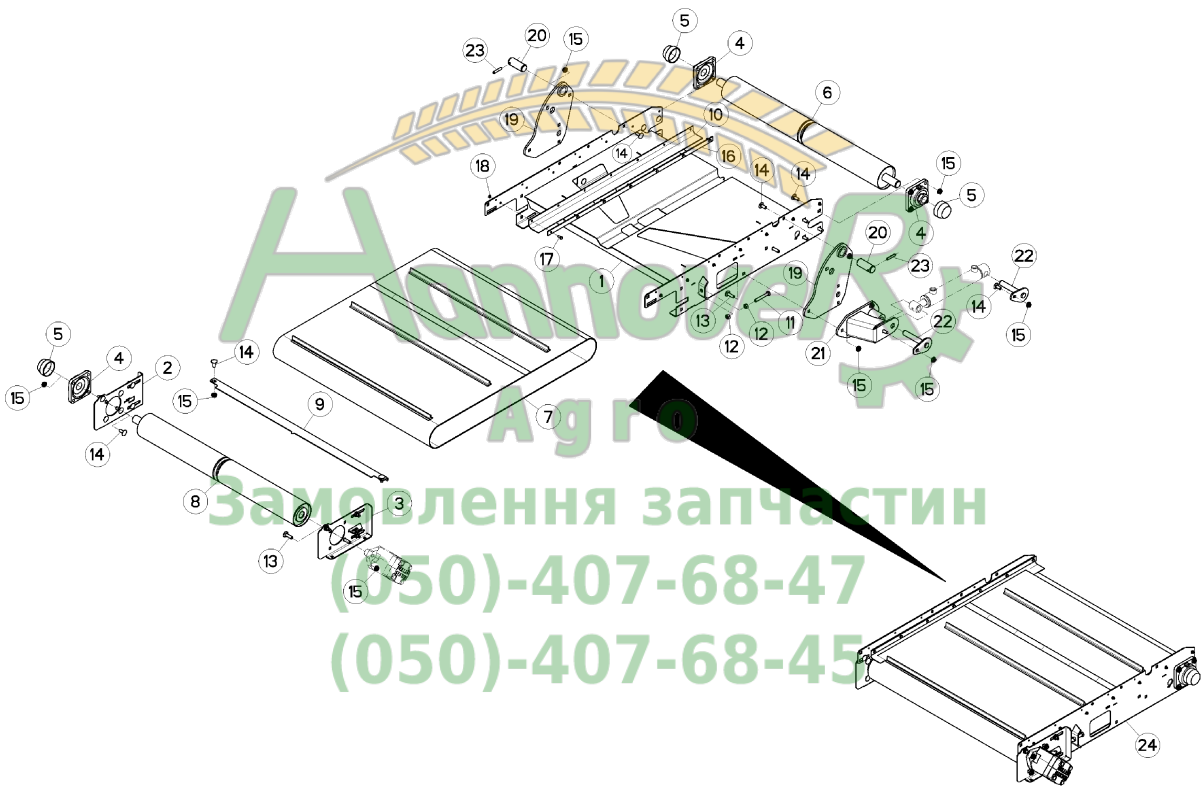

Machine type: EURO.II 1060 GOULOTT

Catalog No.: AR025ATL.D (043803 - A0000)

Description: PVC CONVEYOR 0,8M (043803 - A0000)

Position	Part number	Quantity	Description	from ...	... to	Price	Comment
1	A5313850	1	CHASSIS	043803	A0000	On request	-
2	A5307050	1	TENSIONER	043803	A0000	On request	-
3	A5307040	1	TENSIONER	043803	A0000	On request	-
4	81503011	3	FLANGE UNIT	043803	A0000	On request	-
5	81503012	3	COVER	043803	A0000	On request	-
6	A5304460	1	ROLLER	043803	A0000	On request	-
7	A7250263	1	CONVEYOR	043803	A0000	On request	-
8	A5304470	1	ROLLER	043803	A0000	On request	-
9	A5304370	1	SCRAPER	043803	A0000	On request	-
10	A7250195	2	FLAP	043803	A0000	On request	-
11	80061070	2	HEXAGON HEAD SCREW FE/ZNXC3	043803	A0000	On request	-
12	80201070	4	NUT FE/ZNXC3	043803	A0000	On request	-
13	50007300	4	BOLT, CARRIAGE, SHORT NECK	043803	A0000	On request	-
14	50002200	27	BOLT, CARRIAGE, SHORT NECK	043803	A0000	On request	-
15	80201053	31	UNDERSERRAT.S.LOC.NUT FE/ZNXC3	043803	A0000	On request	-
16	A5330404	2	MOUNT	043803	A0000	On request	-
17	80060616	14	HEXAGON HEAD SCREW FE/ZNXC3	043803	A0000	On request	-
18	80200600	14	NUT FE/ZNXC3	043803	A0000	On request	-
19	A5313900	2	FLANGE	043803	A0000	On request	-
20	A5310027	2	AXLE	043803	A0000	On request	-
21	A5313880	1	CLEVIS	043803	A0000	On request	-
22	A5350517	2	PIN	043803	A0000	On request	-
23	80450845	2	ROLL PIN FLZNNC	043803	A0000	On request	-
24	A5313860	1	CONVEYOR	043803	A0000	On request	-